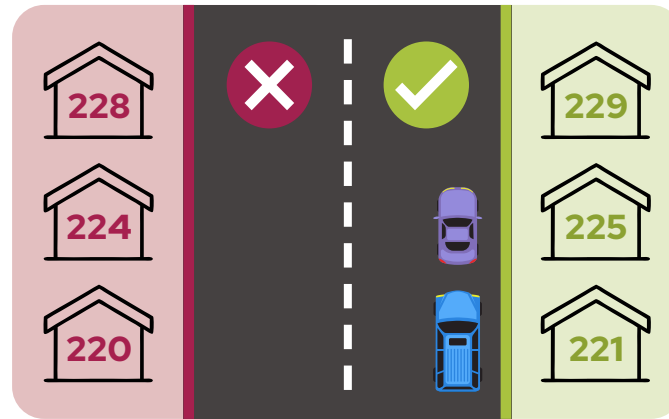

Please Follow Pilot Parking Rules on This Street

Parking Rules in Effect Feb. 2-Apr. 12 *Ticketing and towing in effect Feb. 17-Apr. 12*

Pilot Area Parking Rules

EVEN-ADDRESS WEEKS

2/2, 2/16, 3/2, 3/16, 3/30

Park on even-address side of the street.
No parking on the side of the street with odd-numbered addresses.

ODD-ADDRESS WEEKS

2/9, 2/23, 3/9, 3/23, 4/6

Park on odd-address side of the street.
No parking on the side of the street with even-numbered addresses.