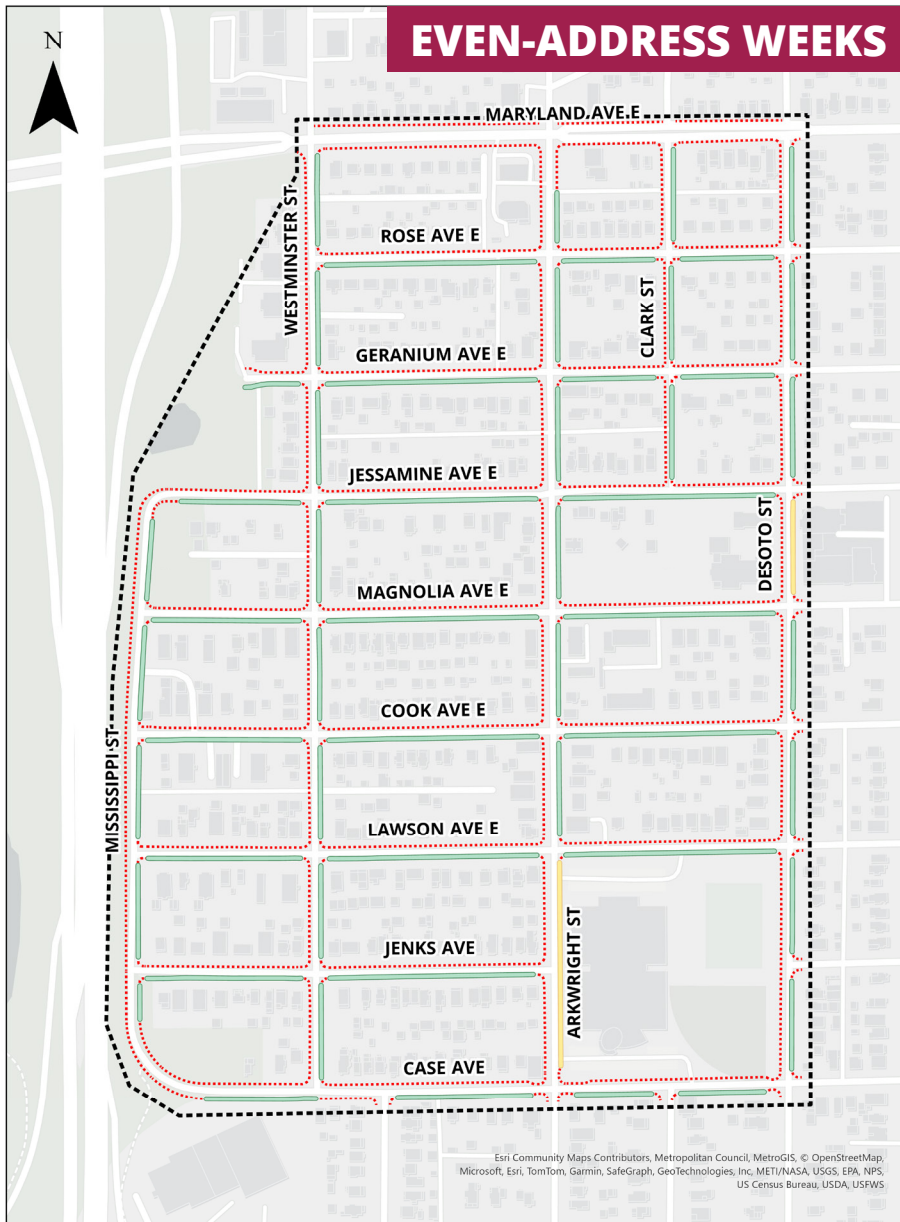

Please Follow Pilot Parking Rules on This Street

Parking Rules in Effect Feb. 2-Apr. 12 *Ticketing and towing in effect Feb. 17-Apr. 12*

Pilot Area Parking Rules

EVEN-ADDRESS WEEKS

2/2, 2/16, 3/2, 3/16, 3/30

Park on even-address side of the street.
No parking on the side of the street with odd-numbered addresses.

ODD-ADDRESS WEEKS

2/9, 2/23, 3/9, 3/23, 4/6

Park on odd-address side of the street.
No parking on the side of the street with even-numbered addresses.

PARKING SCHEDULE		
WEEK	BEGIN DATES	NO PARKING ON
EVEN	2/2, 2/16, 3/2, 3/16, 3/30	ODD SIDE OF STREET
ODD	2/9, 2/23, 3/9, 3/23, 4/6	EVEN SIDE OF STREET
CHANGEOVER PERIOD SUNDAYS 3-9 PM		

Changeover on Sundays from 3-9 p.m. Follow all posted signs. *If Snow Emergency Declared, follow Pilot Area Parking Rules.*

Su'allo? Ma u baahan tahay tarjamadaan. Nago soo wac 651-266-6100.

For more information, scan the QR code or visit stpaul.gov/NewSnow

Weekly Alternate Side Parking PAYNE-PHALEN

- KEY**
- Pilot Parking Zone Boundary
 - Parking Allowed
 - Check Posted Signs
 - ⋯ No Parking