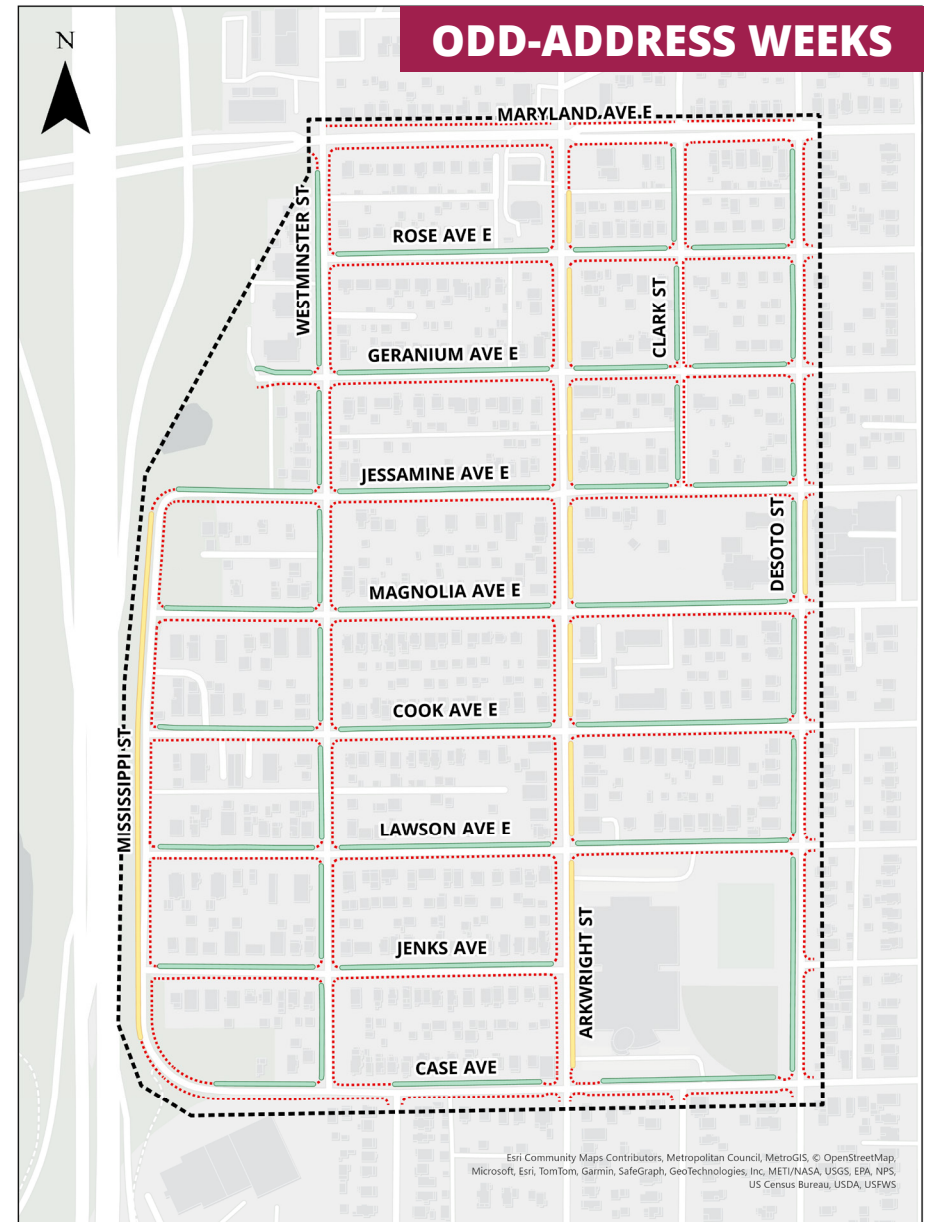

Please Follow Pilot Parking Rules on This Street

Parking Rules in Effect Feb. 2-Apr. 12 *Ticketing and towing in effect Feb. 17-Apr. 12*

Pilot Area Parking Rules

EVEN-ADDRESS WEEKS

2/2, 2/16, 3/2, 3/16, 3/30

Park on even-address side of the street.
No parking on the side of the street with odd-numbered addresses.

ODD-ADDRESS WEEKS

2/9, 2/23, 3/9, 3/23, 4/6

Park on odd-address side of the street.
No parking on the side of the street with even-numbered addresses.

PARKING SCHEDULE		
WEEK	BEGIN DATES	NO PARKING ON
EVEN	2/2, 2/16, 3/2, 3/16, 3/30	ODD SIDE OF STREET
ODD	2/9, 2/23, 3/9, 3/23, 4/6	EVEN SIDE OF STREET
CHANGEOVER PERIOD SUNDAYS 3-9 PM		

Changeover on Sundays from 3-9 p.m. Follow all posted signs. *If Snow Emergency Declared, follow Pilot Area Parking Rules.*

Su'allo? Ma u baahan tahay tarjamadaan. Nago soo wac 651-266-6100.

For more information, scan the QR code or visit stpaul.gov/NewSnow

Weekly Alternate Side Parking PAYNE-PHALEN

- KEY**
- Pilot Parking Zone Boundary
 - Parking Allowed
 - Check Posted Signs
 - ⋯ No Parking