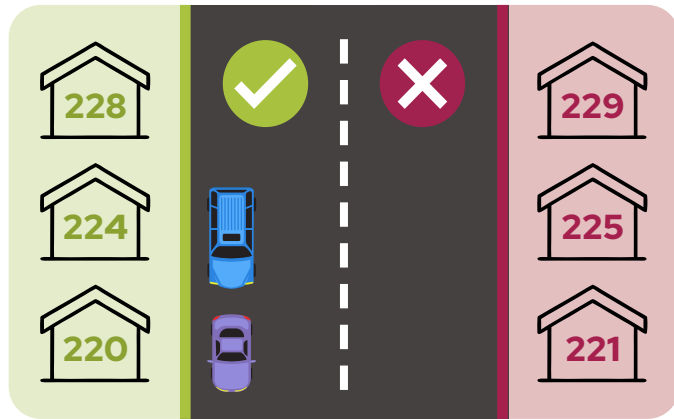

Please Follow Pilot Parking Rules on This Street

Parking Rules in Effect Feb. 2-Apr. 12 *Ticketing and towing in effect Feb. 17-Apr. 12*

Pilot Area Parking Rules

EVEN-ADDRESS WEEKS

2/2, 2/16, 3/2, 3/16, 3/30

Park on even-address side of the street.
No parking on the side of the street with odd-numbered addresses.

ODD-ADDRESS WEEKS

2/9, 2/23, 3/9, 3/23, 4/6

Park on odd-address side of the street.
No parking on the side of the street with even-numbered addresses.