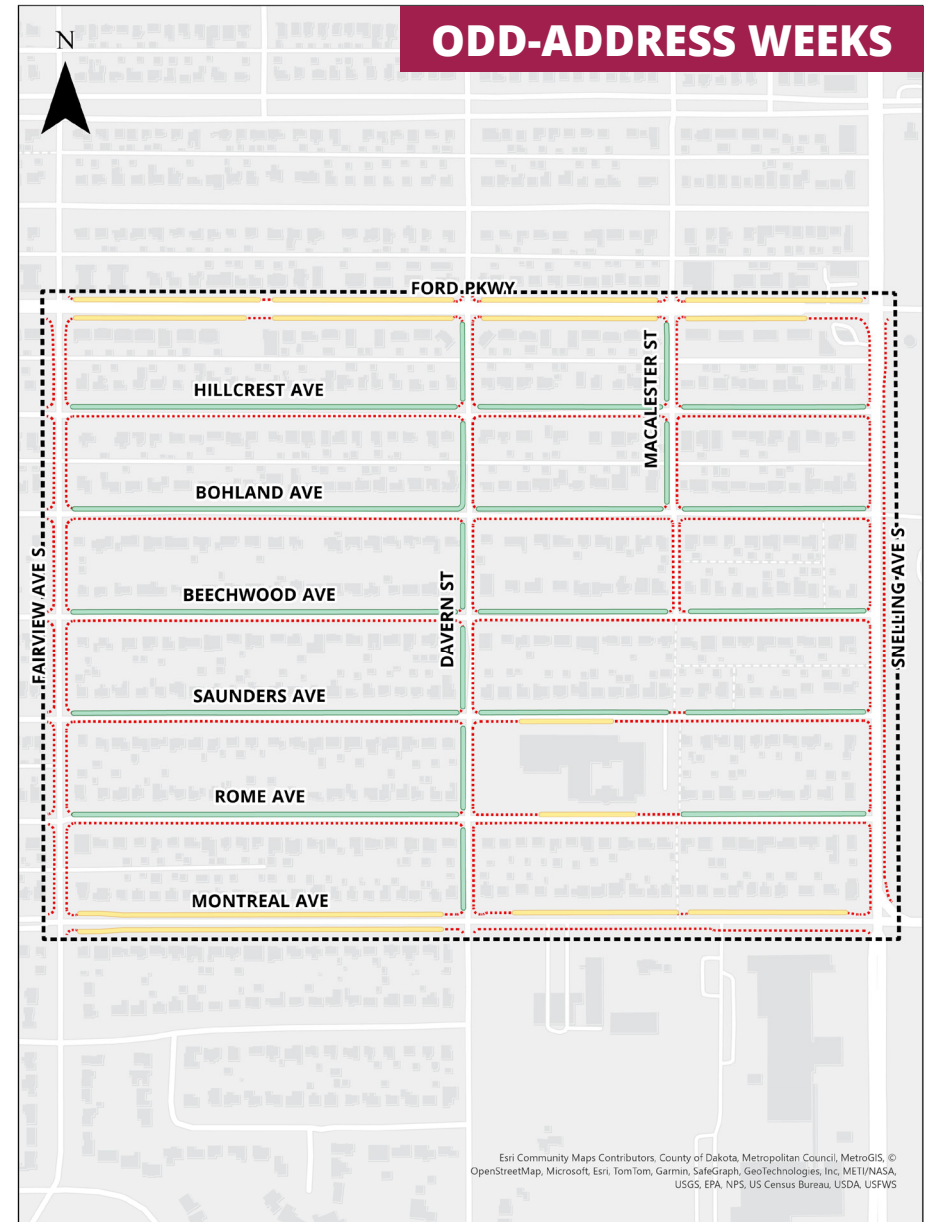

Please Follow Pilot Parking Rules on This Street

Parking Rules in Effect Feb. 2-Apr. 12 *Ticketing and towing in effect Feb. 17-Apr. 12*

Pilot Area Parking Rules

EVEN-ADDRESS WEEKS

2/2, 2/16, 3/2, 3/16, 3/30

Park on even-address side of the street.
No parking on the side of the street with odd-numbered addresses.

ODD-ADDRESS WEEKS

2/9, 2/23, 3/9, 3/23, 4/6

Park on odd-address side of the street.
No parking on the side of the street with even-numbered addresses.

PARKING SCHEDULE		
WEEK	BEGIN DATES	NO PARKING ON
EVEN	2/2, 2/16, 3/2, 3/16, 3/30	ODD SIDE OF STREET
ODD	2/9, 2/23, 3/9, 3/23, 4/6	EVEN SIDE OF STREET
CHANGEOVER PERIOD SUNDAYS 3-9 PM		

Changeover on Sundays from 3-9 p.m. Follow all posted signs. If Snow Emergency Declared, follow Pilot Area Parking Rules.

Su'allo? Ma u baahan tahay tarjamadaan.
Nago soo wac 651-266-6100.

For more information, scan the QR code or visit stpaul.gov/NewSnow

Weekly Alternate Side Parking HIGHLAND PARK

- KEY**
- Pilot Parking Zone Boundary
 - Parking Allowed
 - Check Posted Signs
 - No Parking