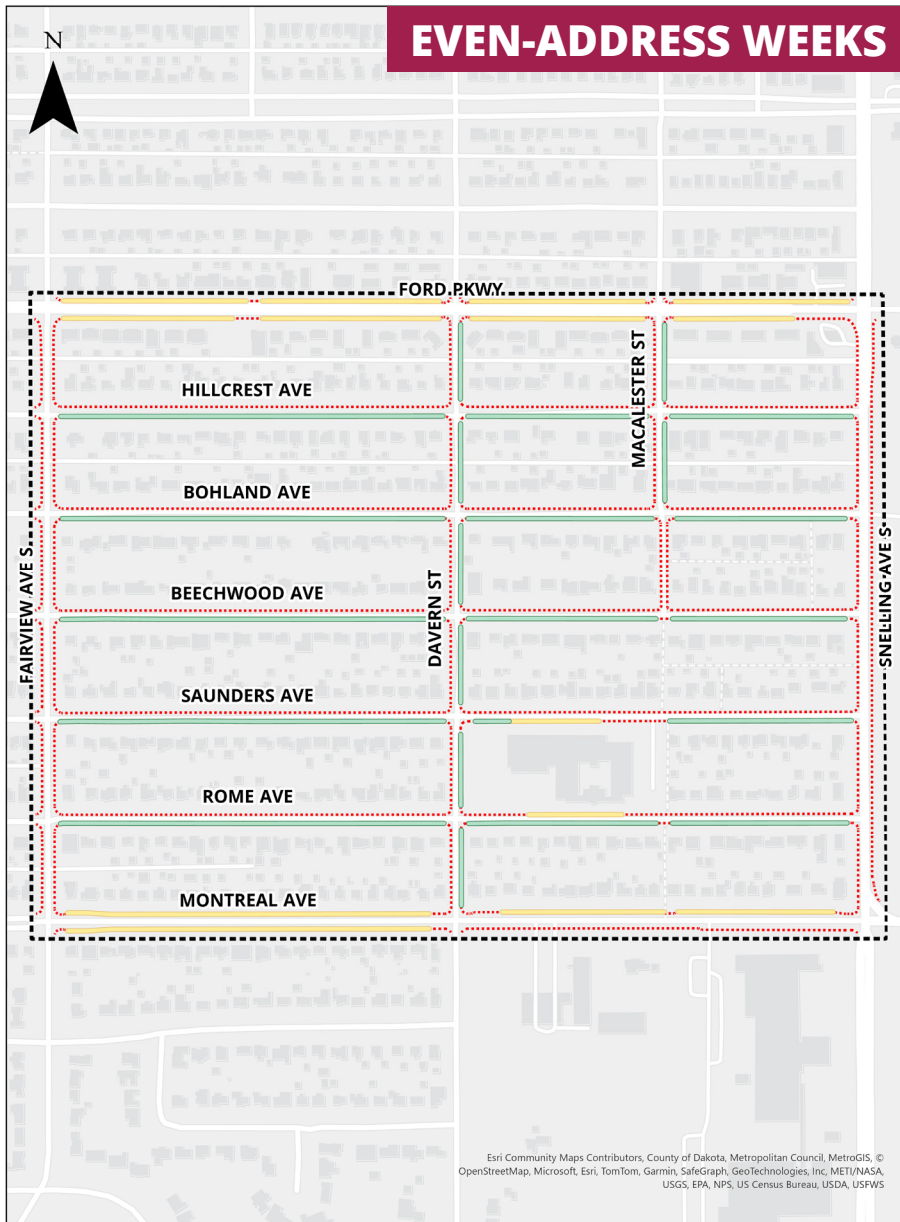

Please Follow Pilot Parking Rules on This Street

Parking Rules in Effect Feb. 2-Apr. 12 *Ticketing and towing in effect Feb. 17-Apr. 12*

Pilot Area Parking Rules

EVEN-ADDRESS WEEKS

2/2, 2/16, 3/2, 3/16, 3/30

Park on even-address side of the street.
No parking on the side of the street with odd-numbered addresses.

ODD-ADDRESS WEEKS

2/9, 2/23, 3/9, 3/23, 4/6

Park on odd-address side of the street.
No parking on the side of the street with even-numbered addresses.

PARKING SCHEDULE		
WEEK	BEGIN DATES	NO PARKING ON
EVEN	2/2, 2/16, 3/2, 3/16, 3/30	ODD SIDE OF STREET
ODD	2/9, 2/23, 3/9, 3/23, 4/6	EVEN SIDE OF STREET
CHANGEOVER PERIOD SUNDAYS 3-9 PM		

Changeover on Sundays from 3-9 p.m. Follow all posted signs. If Snow Emergency Declared, follow Pilot Area Parking Rules.

Su'allo? Ma u baahan tahay tarjamadaan.
Nago soo wac 651-266-6100.

For more information, scan the QR code or visit stpaul.gov/NewSnow

Weekly Alternate Side Parking HIGHLAND PARK

- KEY**
- Pilot Parking Zone Boundary
 - Parking Allowed
 - Check Posted Signs
 - No Parking