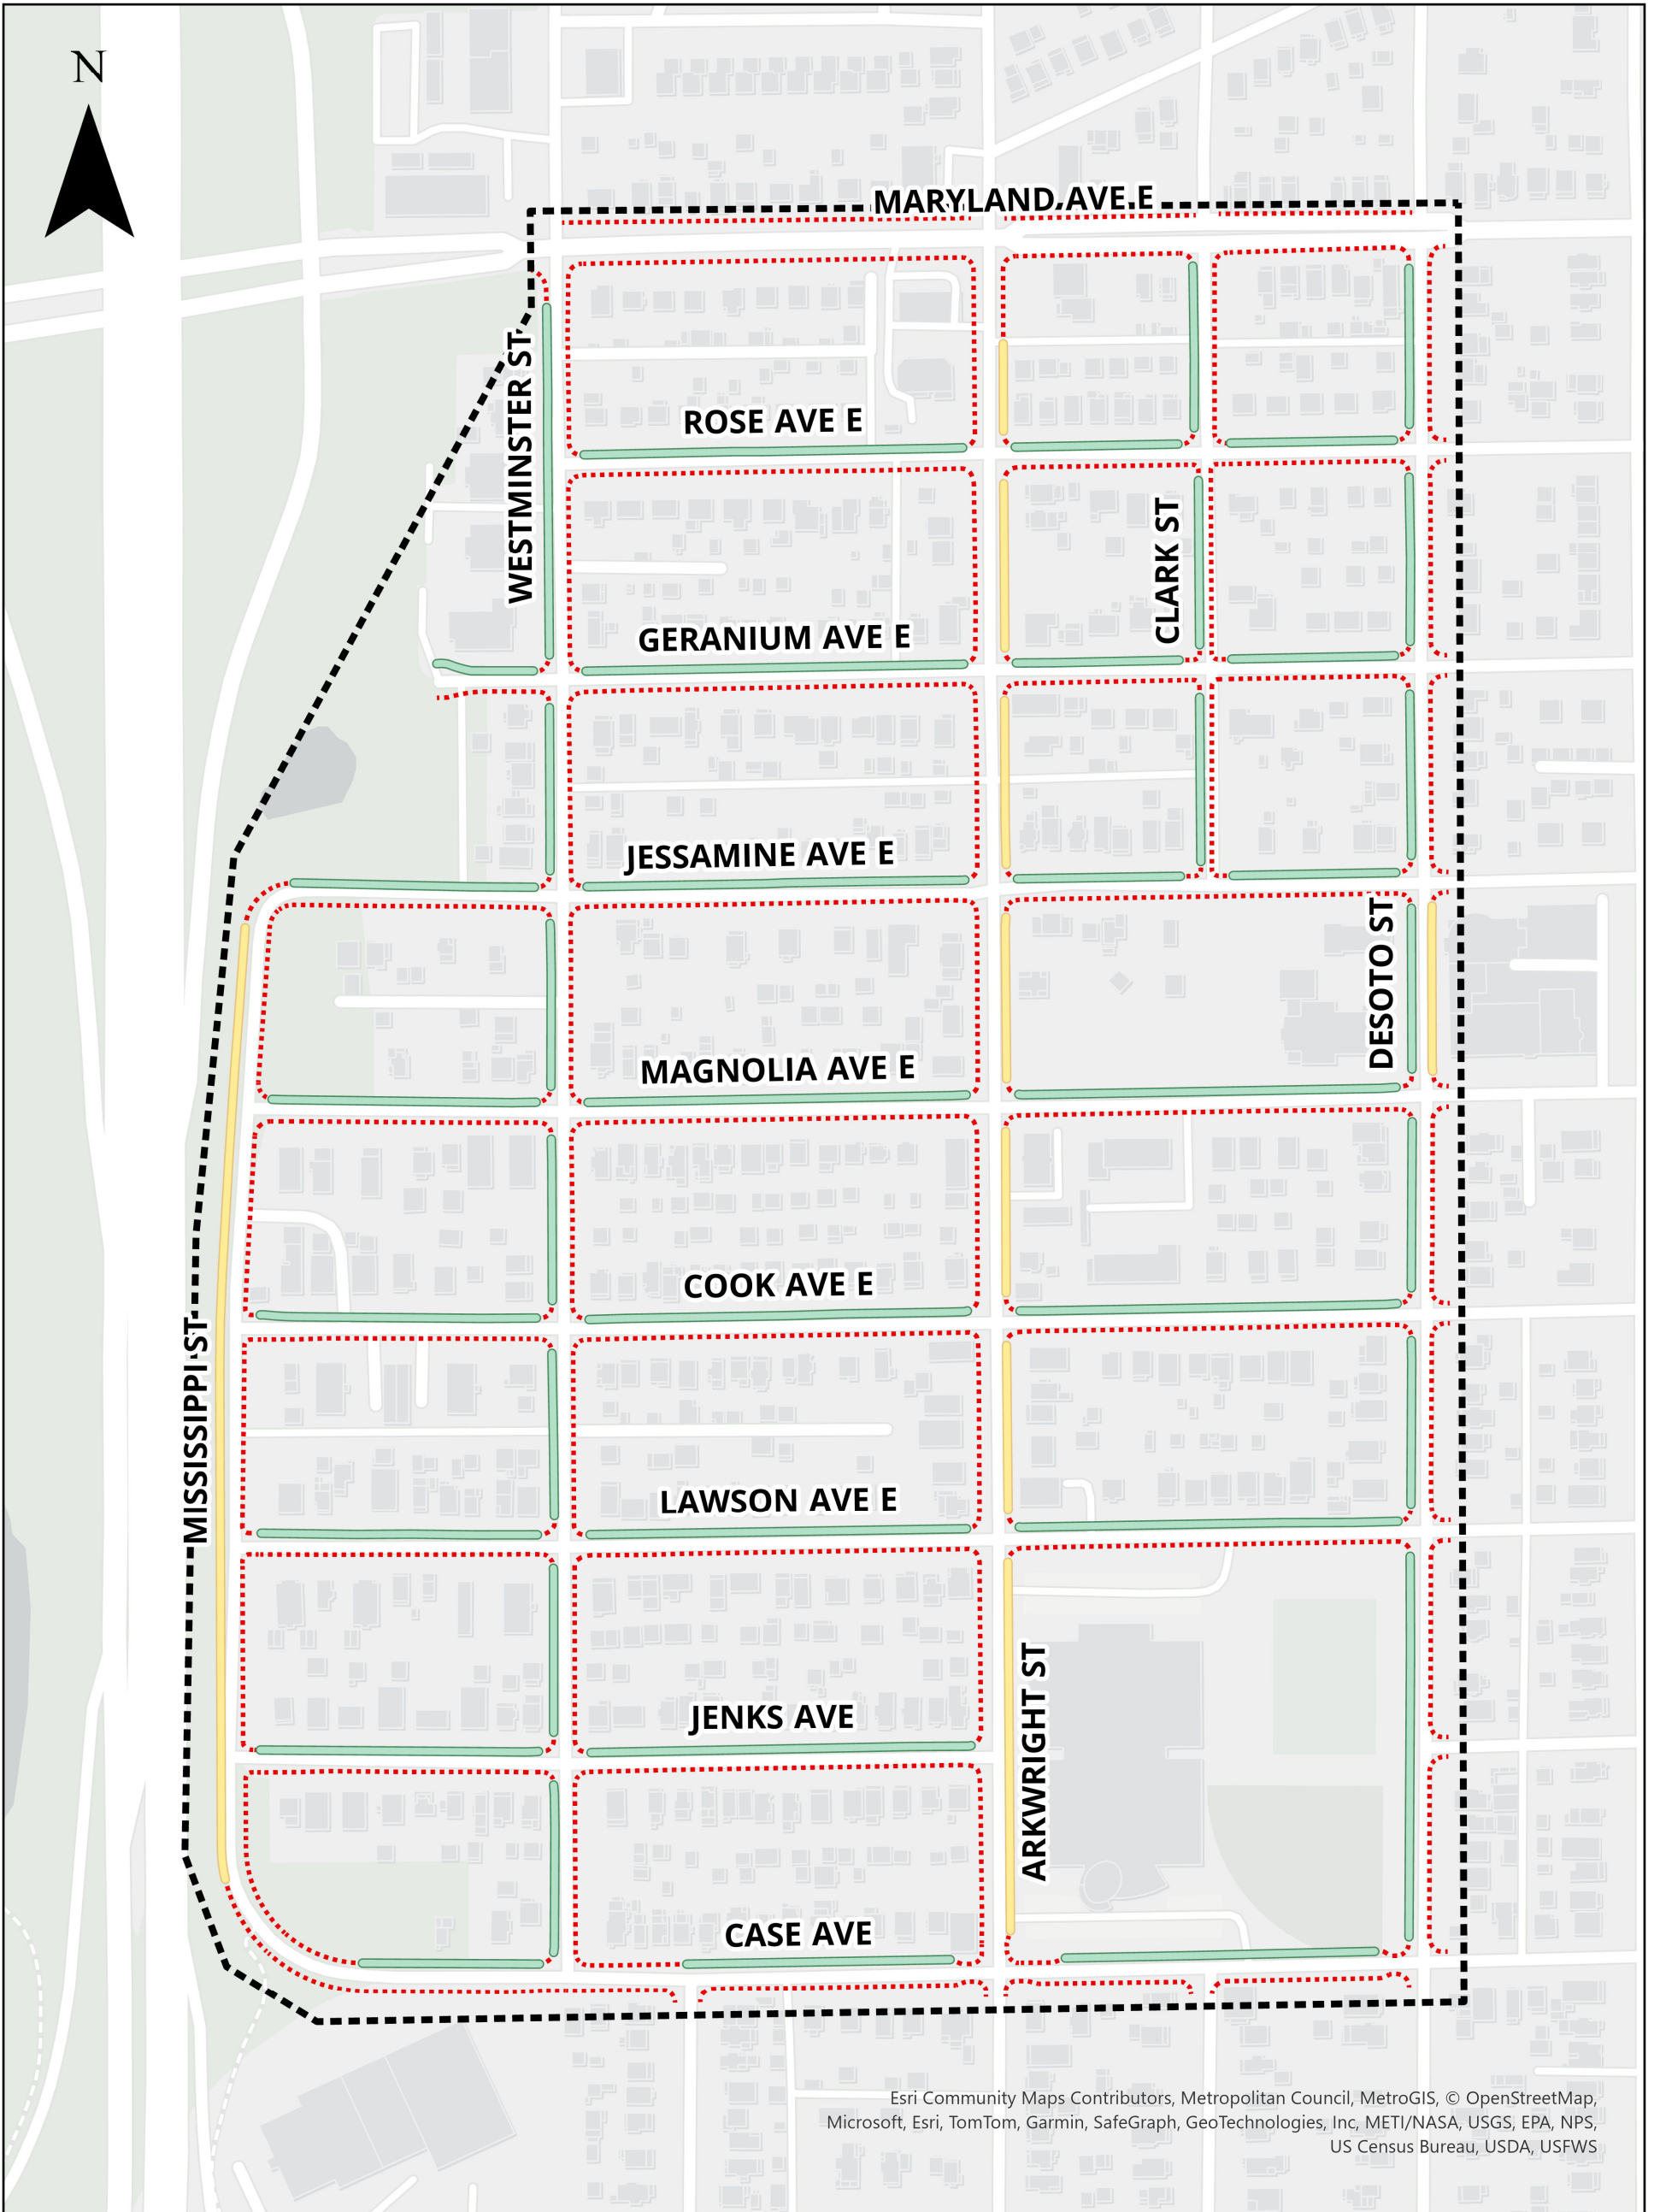

SAINT PAUL
PUBLIC WORKS

Weekly Alternate Side Parking

Payne-Phalen Pilot Area

ODD WEEK

- Pilot Parking Zone Boundary
- Parking Allowed
- Check Posted Signs
- ... No Parking

FOLLOW ALL POSTED SIGNS FOR PARKING RESTRICTIONS.

EVEN AND ODD WEEKS CHANGE EVERY SUNDAY BETWEEN 3-9 PM. MORE INFORMATION AT www.stpaul.gov/NewSnow