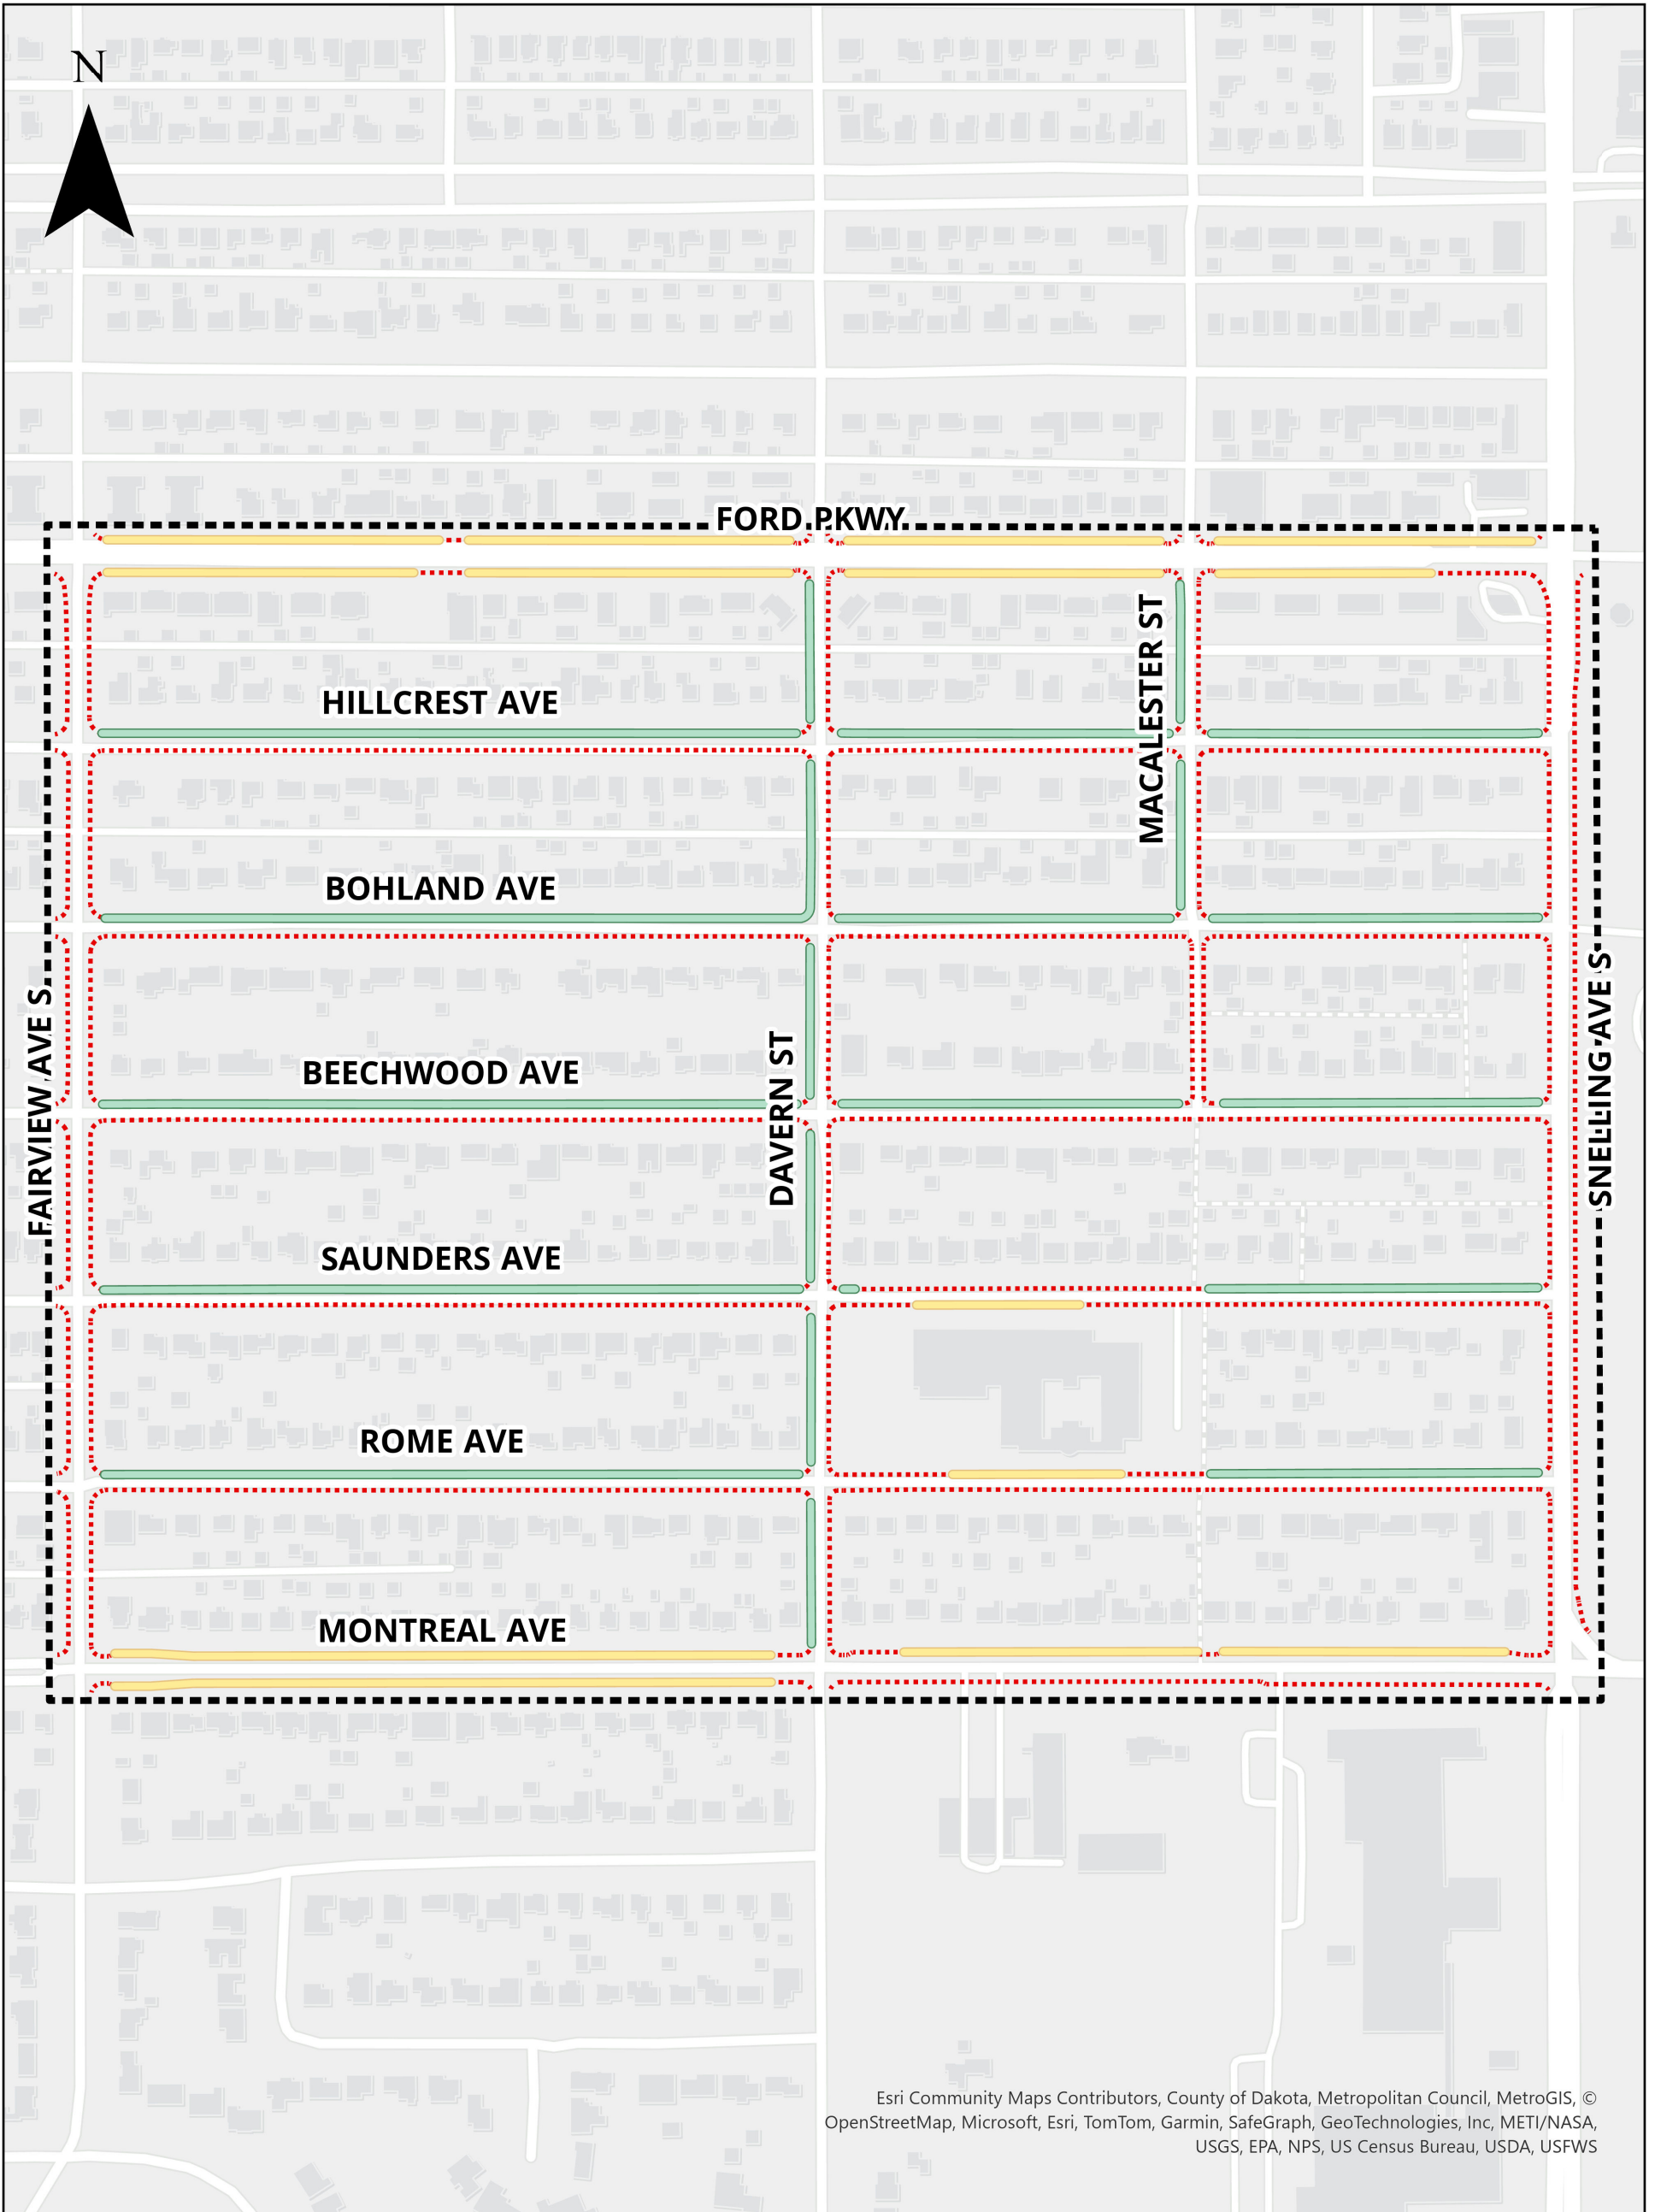

**SAINT PAUL**  
PUBLIC WORKS

# Weekly Alternate Side Parking

*Highland Park Pilot Area*

**ODD WEEK**

- Pilot Parking Zone Boundary
- Parking Allowed
- Check Posted Signs
- ... No Parking

Esri Community Maps Contributors, County of Dakota, Metropolitan Council, MetroGIS, © OpenStreetMap, Microsoft, Esri, TomTom, Garmin, SafeGraph, GeoTechnologies, Inc, METI/NASA, USGS, EPA, NPS, US Census Bureau, USDA, USFWS

**FOLLOW ALL POSTED SIGNS FOR PARKING RESTRICTIONS.**

**EVEN AND ODD WEEKS CHANGE EVERY SUNDAY BETWEEN 3-9 PM. MORE INFORMATION AT [www.stpaul.gov/NewSnow](http://www.stpaul.gov/NewSnow)**