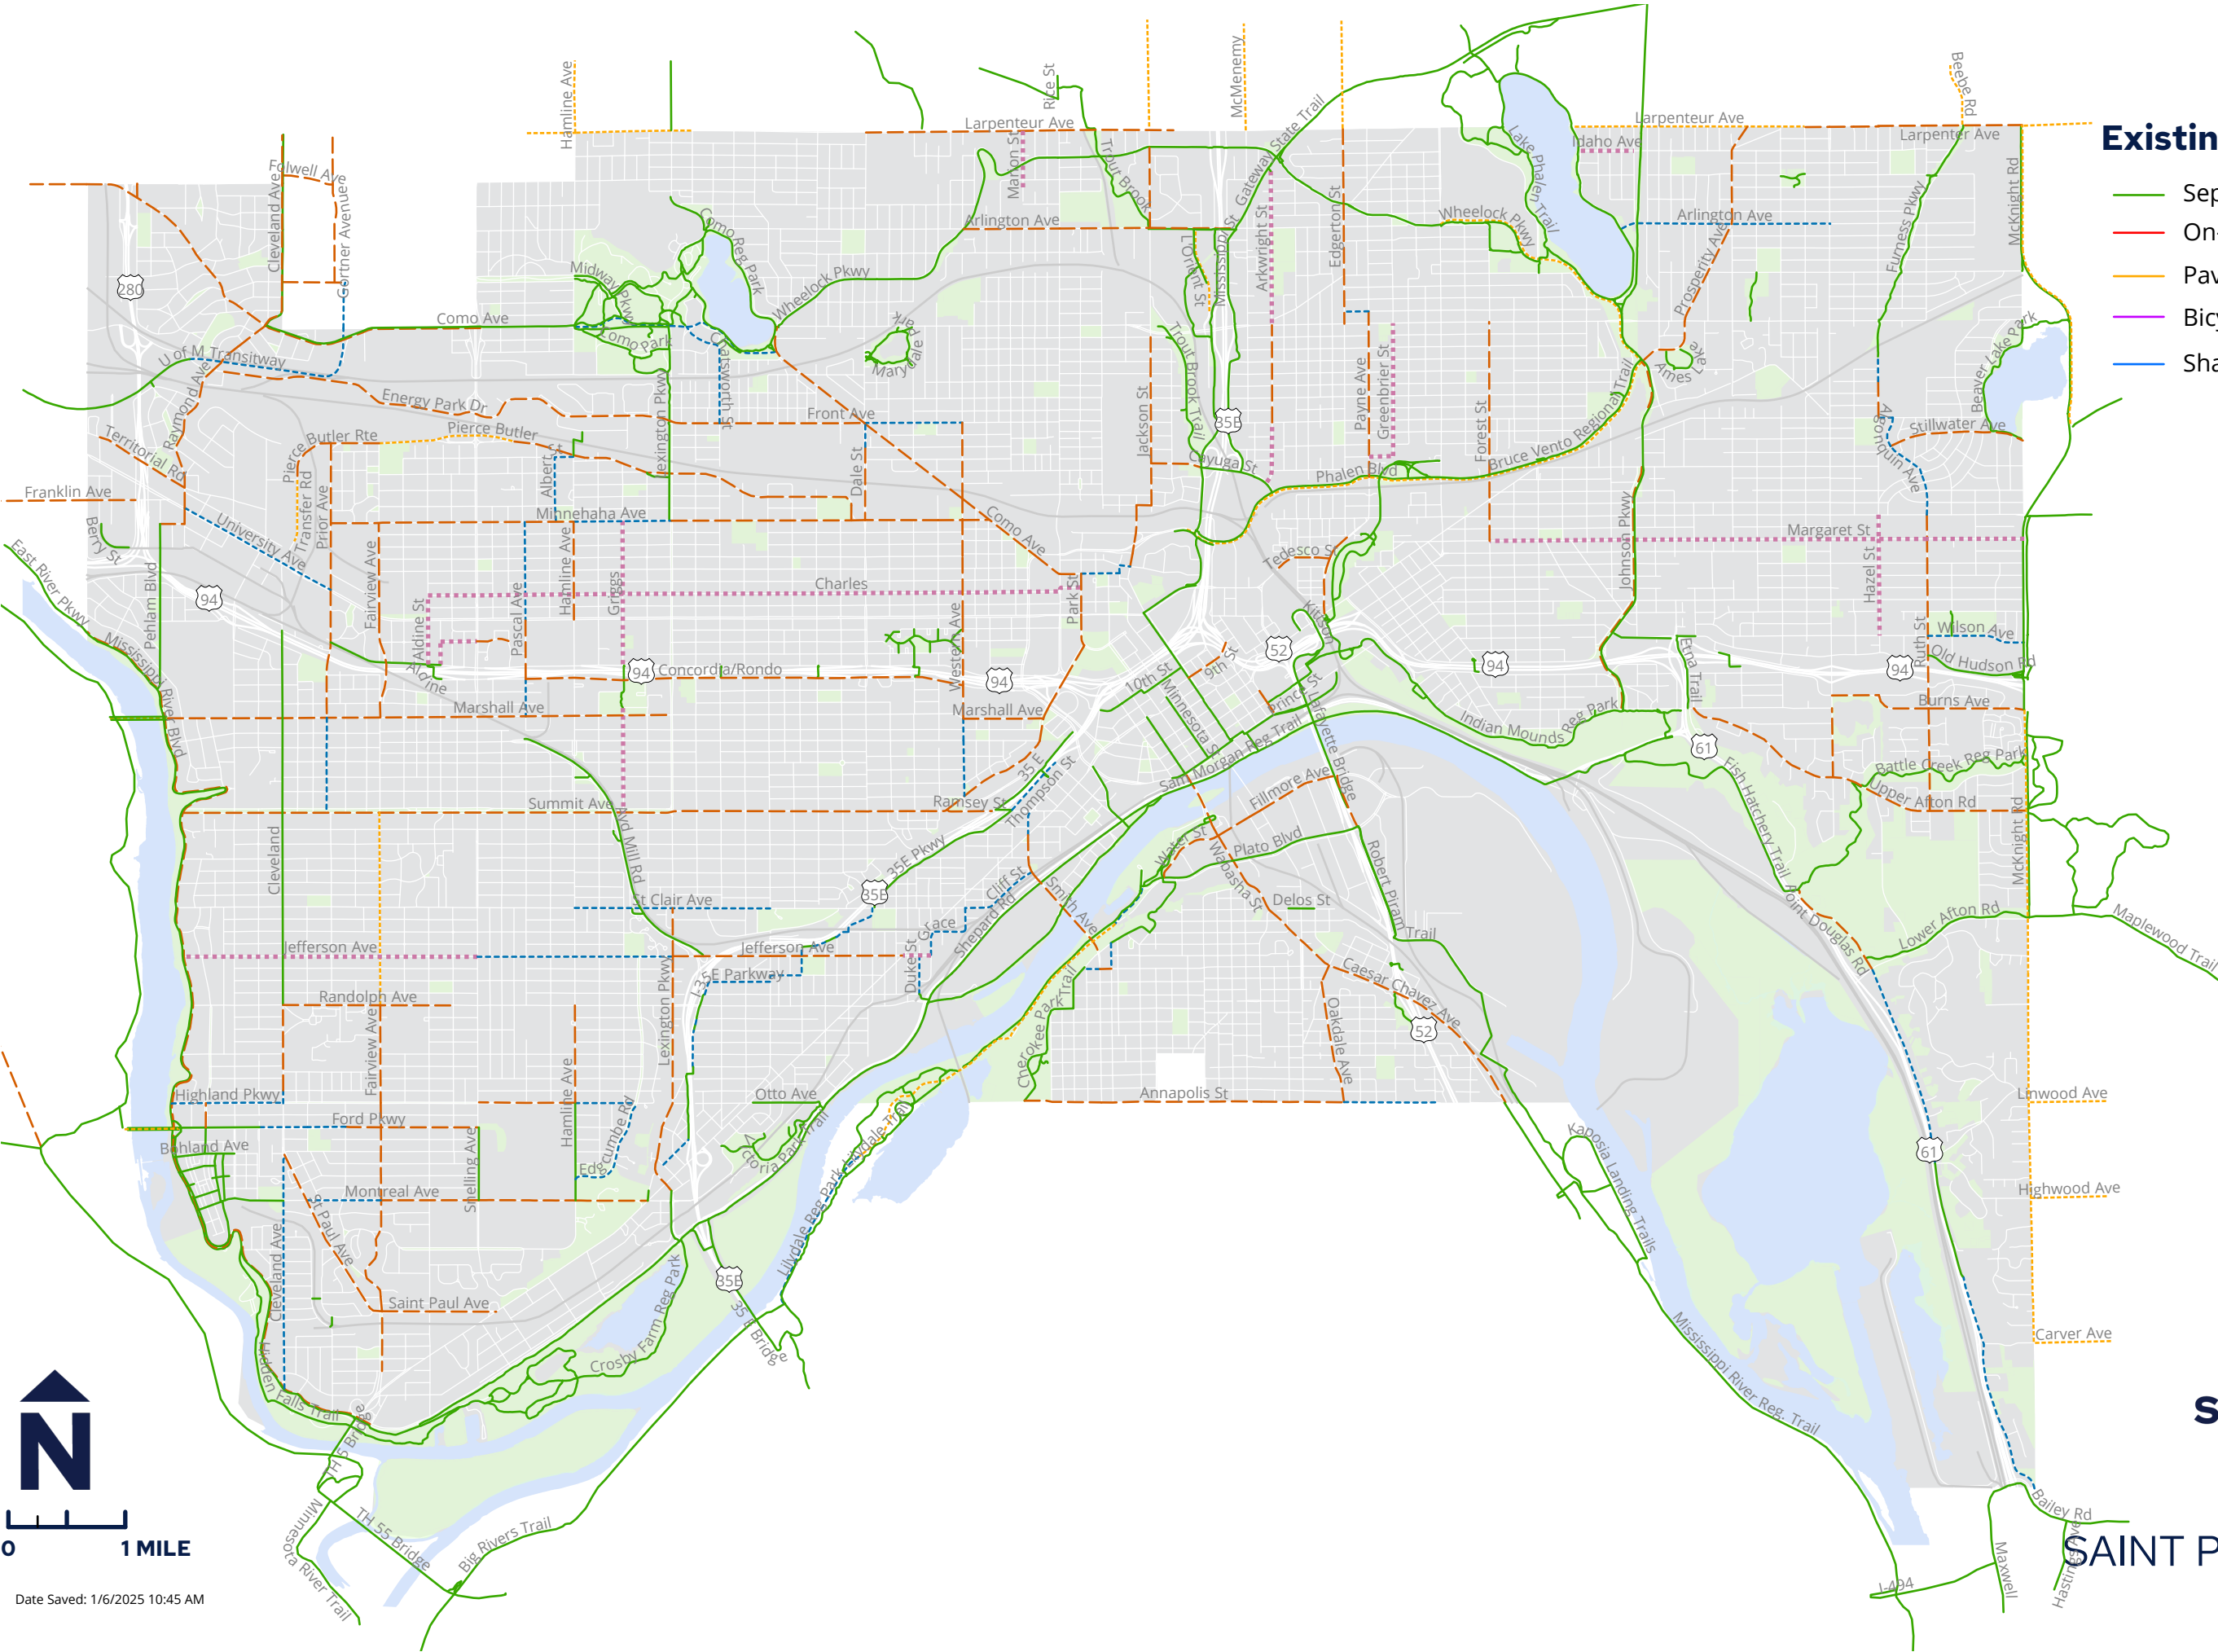

### Existing Bicycle Network

- Separated Bikeways & Paths
- On-Street Bicycle Lane
- Paved Shoulder
- Bicycle Boulevard
- Shared Lane

Date Saved: 1/6/2025 10:45 AM

**SAINT PAUL  
MINNESOTA**

**SAINT PAUL BIKE PLAN**