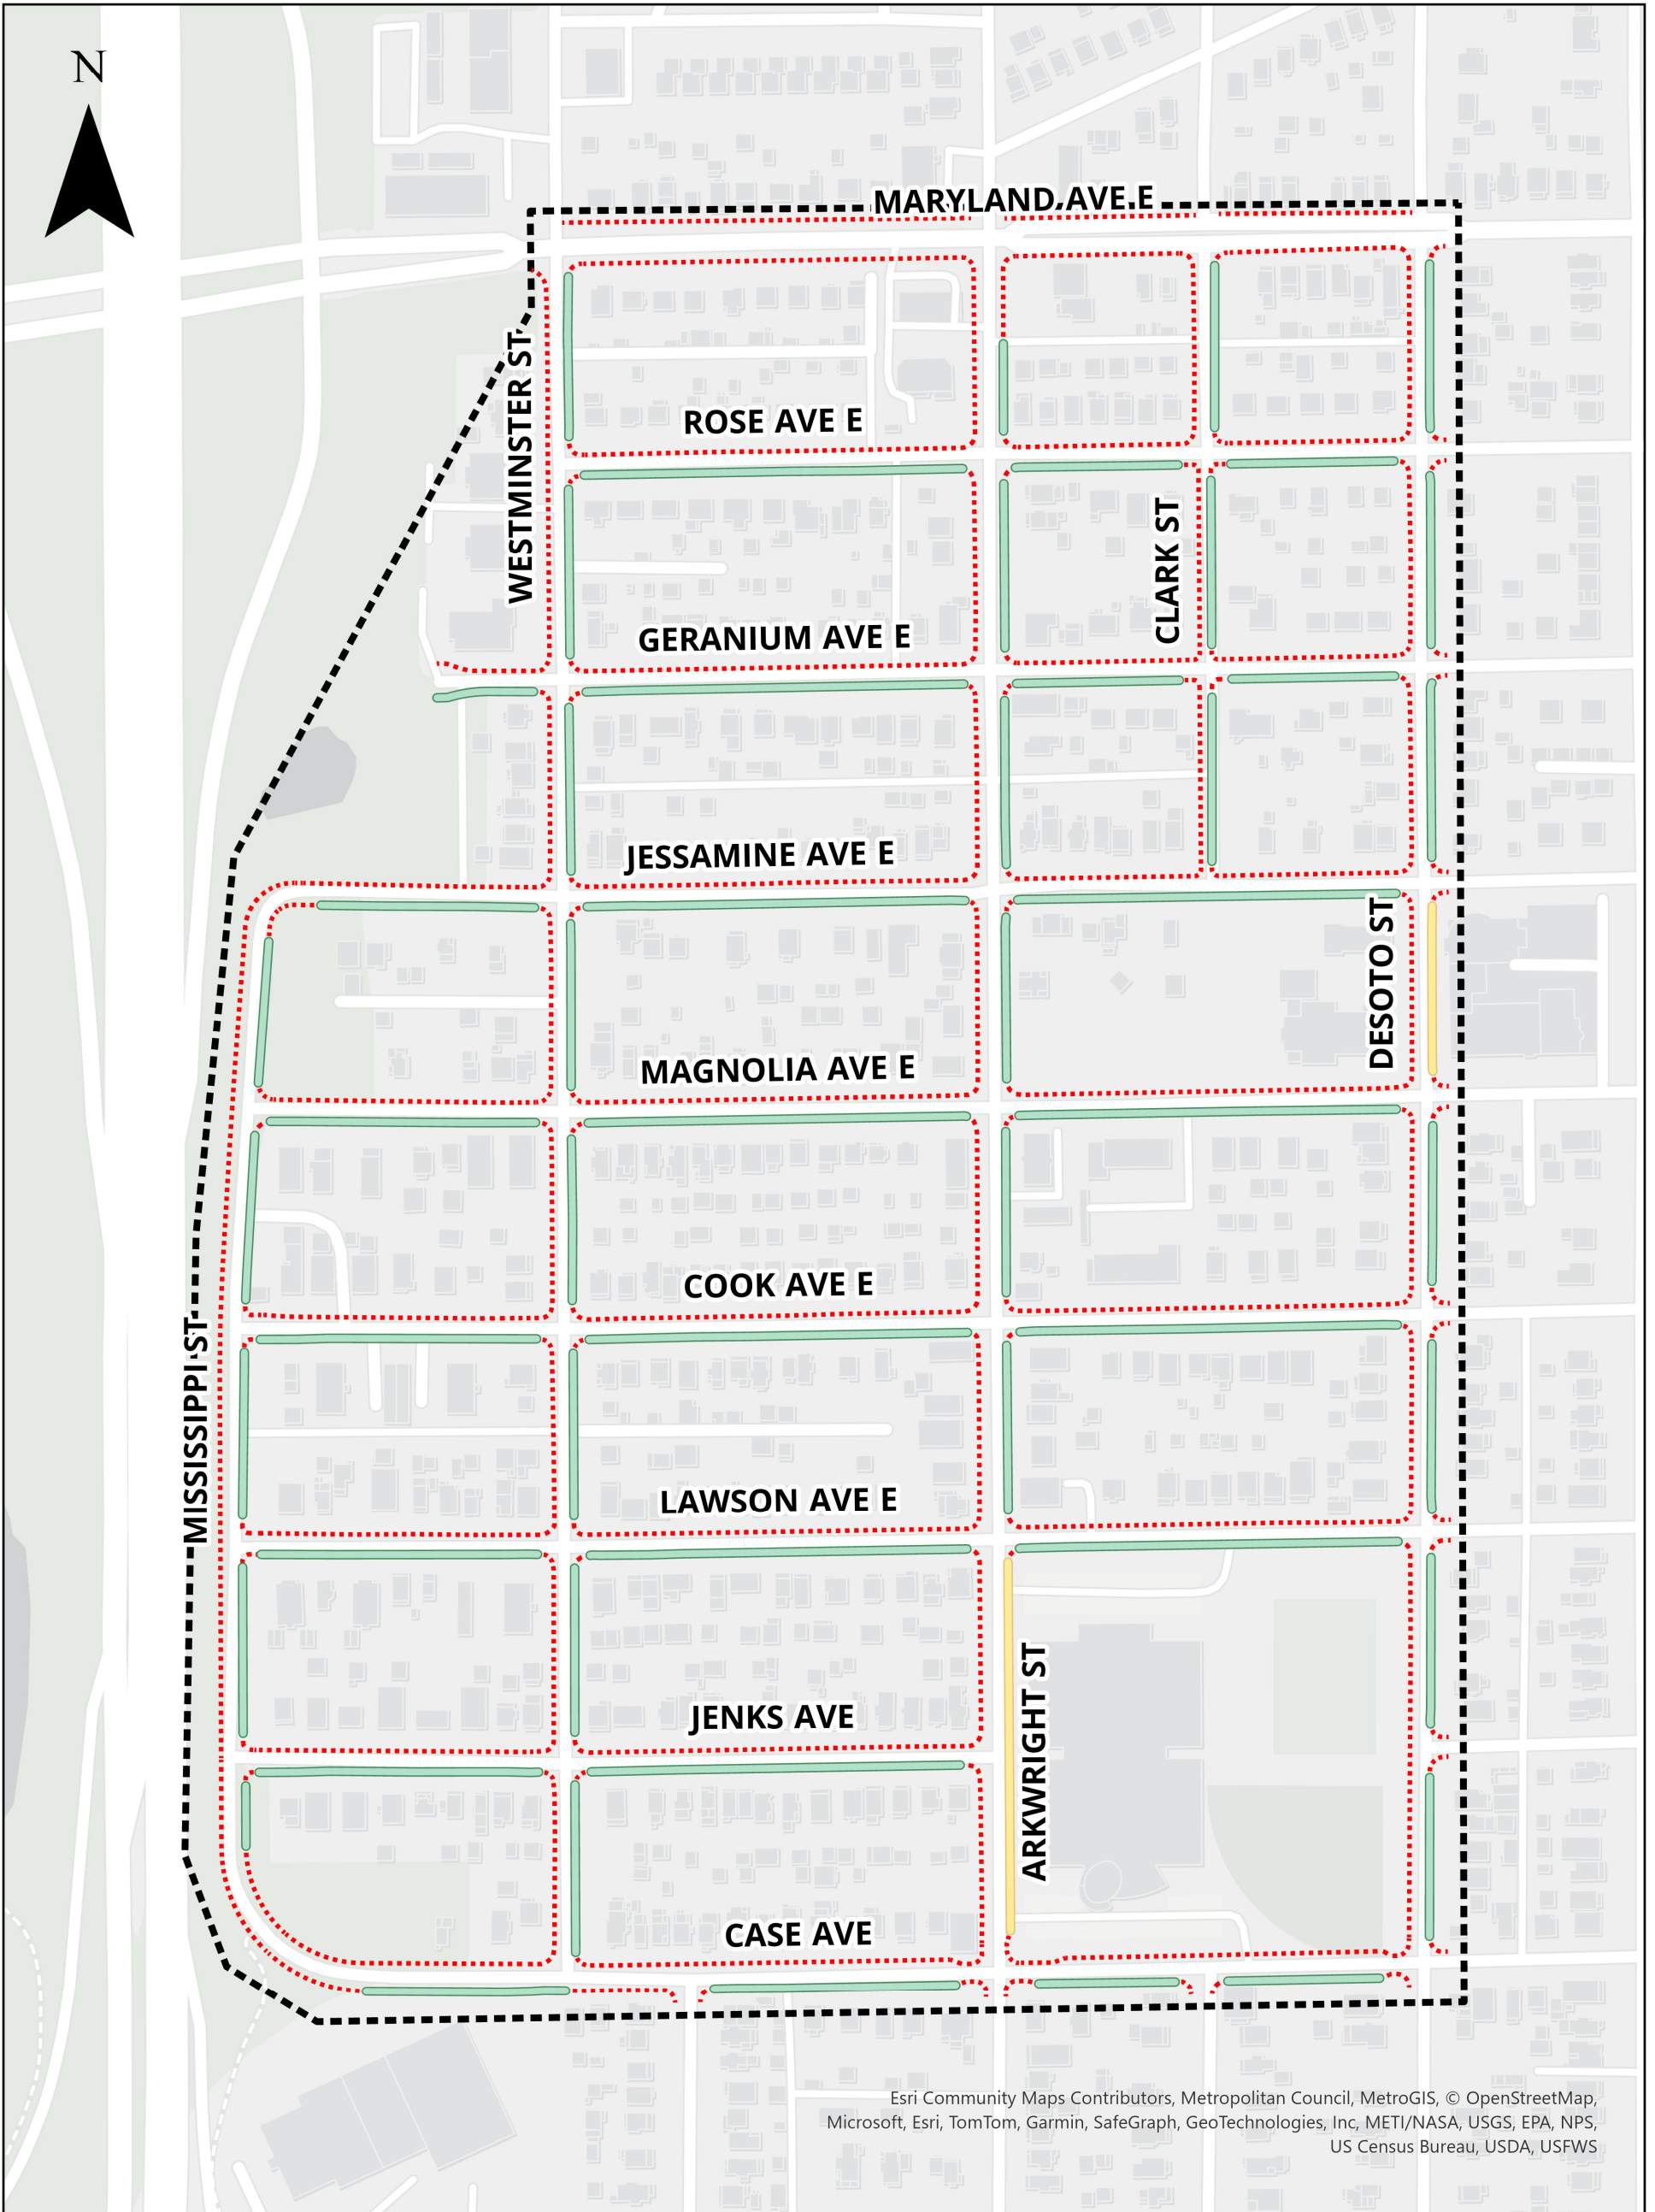

SAINT PAUL
PUBLIC WORKS

Weekly Alternate Side Parking

Payne-Phalen Pilot Area
EVEN WEEK

- Pilot Parking Zone Boundary
- Parking Allowed
- Check Posted Signs
- ... No Parking

Esri Community Maps Contributors, Metropolitan Council, MetroGIS, © OpenStreetMap, Microsoft, Esri, TomTom, Garmin, SafeGraph, GeoTechnologies, Inc, METI/NASA, USGS, EPA, NPS, US Census Bureau, USDA, USFWS

FOLLOW ALL POSTED SIGNS FOR PARKING RESTRICTIONS.

EVEN AND ODD WEEKS CHANGE EVERY SUNDAY BETWEEN 3-9 PM. MORE INFORMATION AT www.stpaul.gov/NewSnow