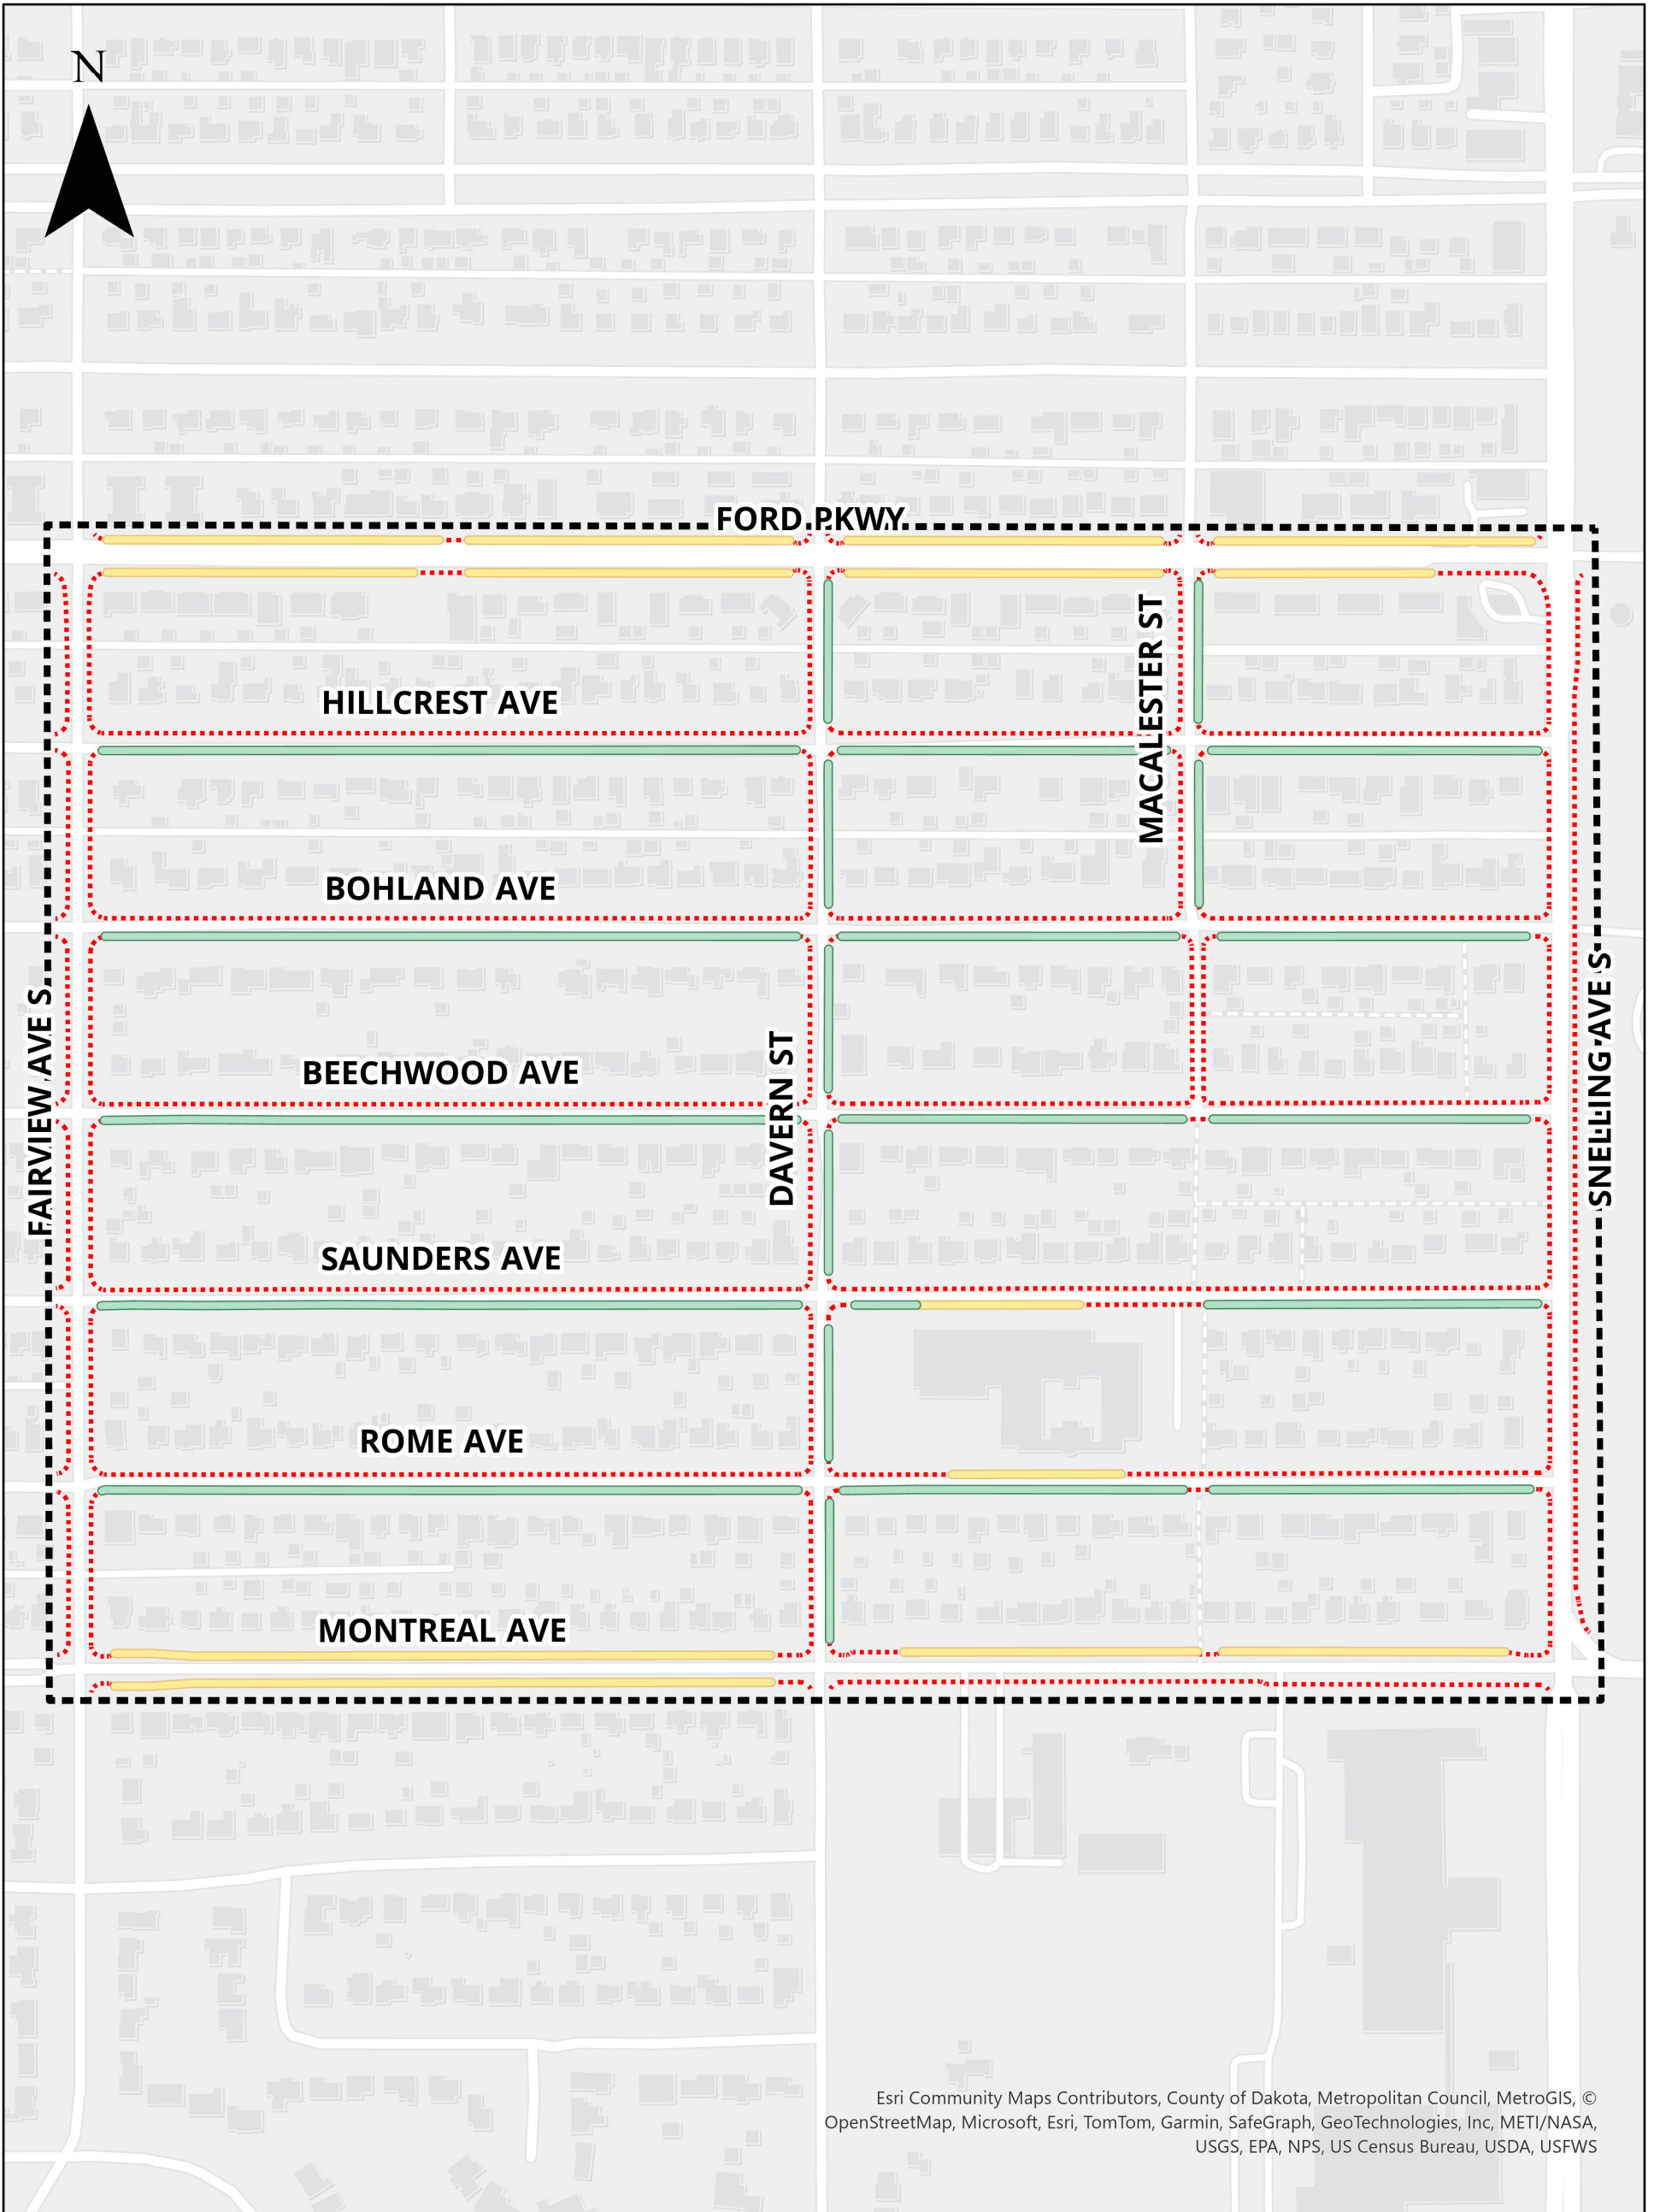

SAINT PAUL
PUBLIC WORKS

Weekly Alternate Side Parking

Highland Park Pilot Area

EVEN WEEK

- Pilot Parking Zone Boundary
- Parking Allowed
- Check Posted Signs
- ... No Parking

Esri Community Maps Contributors, County of Dakota, Metropolitan Council, MetroGIS, © OpenStreetMap, Microsoft, Esri, TomTom, Garmin, SafeGraph, GeoTechnologies, Inc, METI/NASA, USGS, EPA, NPS, US Census Bureau, USDA, USFWS

FOLLOW ALL POSTED SIGNS FOR PARKING RESTRICTIONS.

EVEN AND ODD WEEKS CHANGE EVERY SUNDAY BETWEEN 3-9 PM. MORE INFORMATION AT www.stpaul.gov/NewSnow