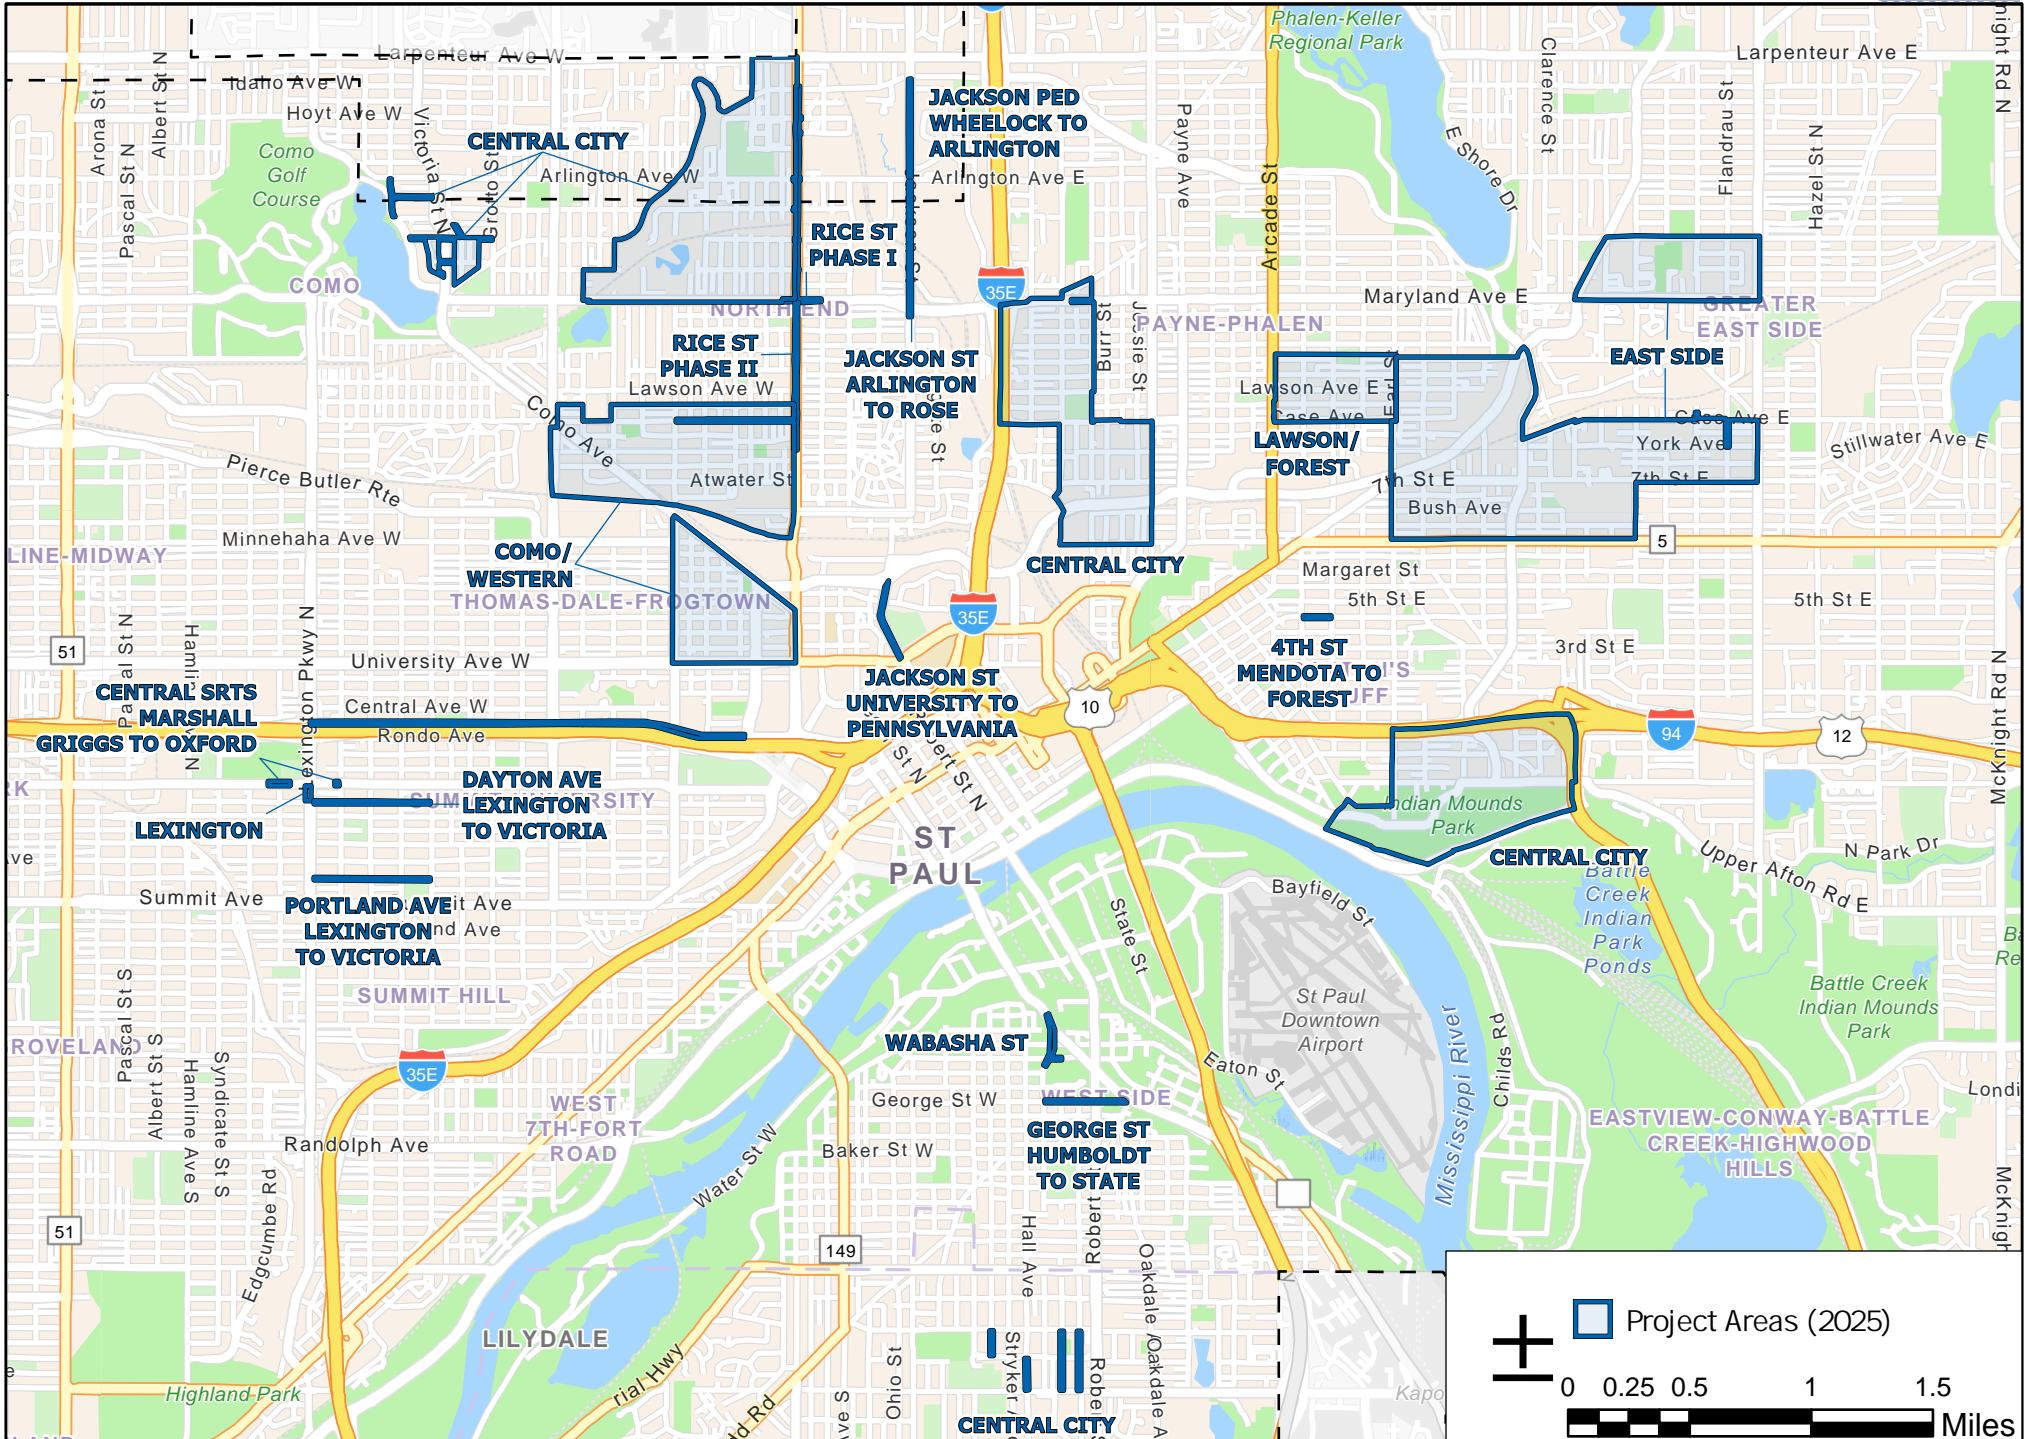

2025 Lead Free SPRWS – Service Replacement Projects

Data Exported: 12/20/2024
 Additional data provided by Esri Community Maps Contributors, County of Dakota, Metropolitan Council, MetroGIS, Esri, TomTom, Garmin, SafeGraph, GeoTechnologies, Inc, METINASA, USGS, EPA, NPS, US Census Bureau, USDA, USFWS, Esri Community Maps Contributors, Metropolitan Council, MetroGIS, Esri, TomTom, Garmin, SafeGraph, GeoTechnologies, Inc, METINASA, USGS, EPA, NPS, USDA, USFWS, Esri Community Maps Contributors, Metropolitan Council, MetroGIS, © OpenStreetMap, Microsoft, Esri, TomTom, Garmin, SafeGraph, GeoTechnologies, Inc, METINASA, USGS, EPA, NPS, US Census Bureau, USDA, USFWS