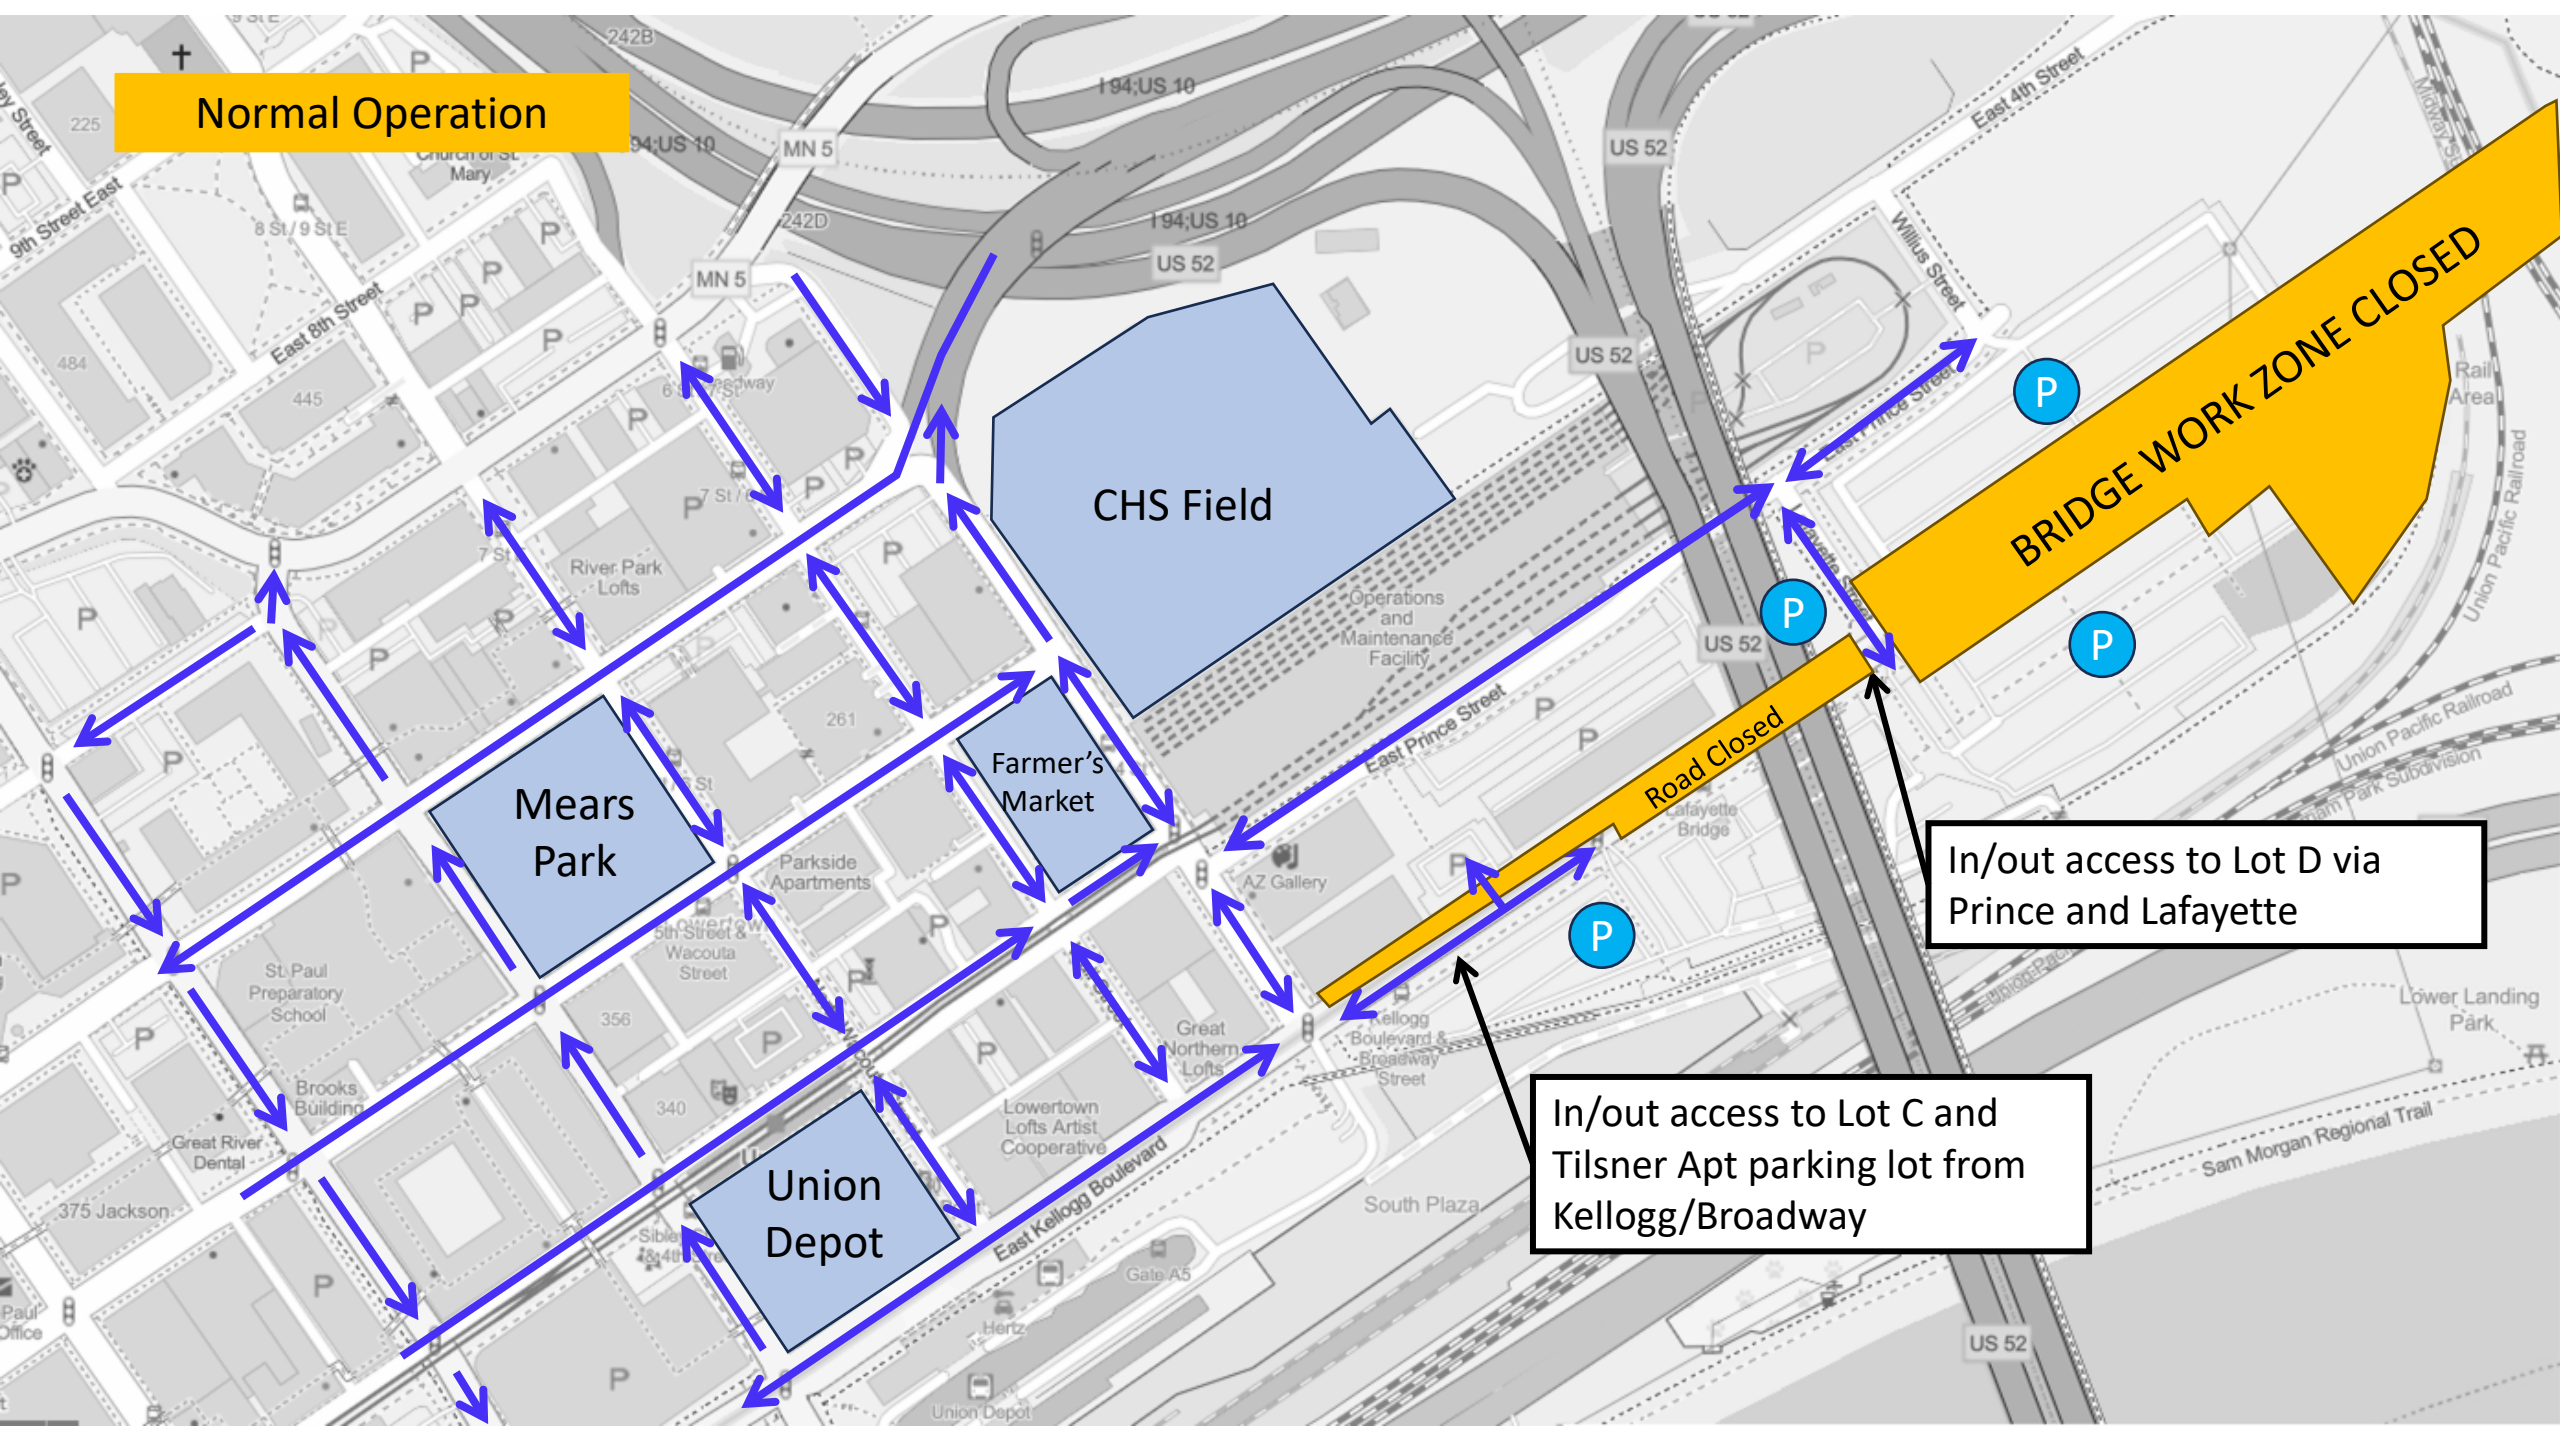

Normal Operation

In/out access to Lot D via Prince and Lafayette

In/out access to Lot C and Tilsner Apt parking lot from Kellogg/Broadway