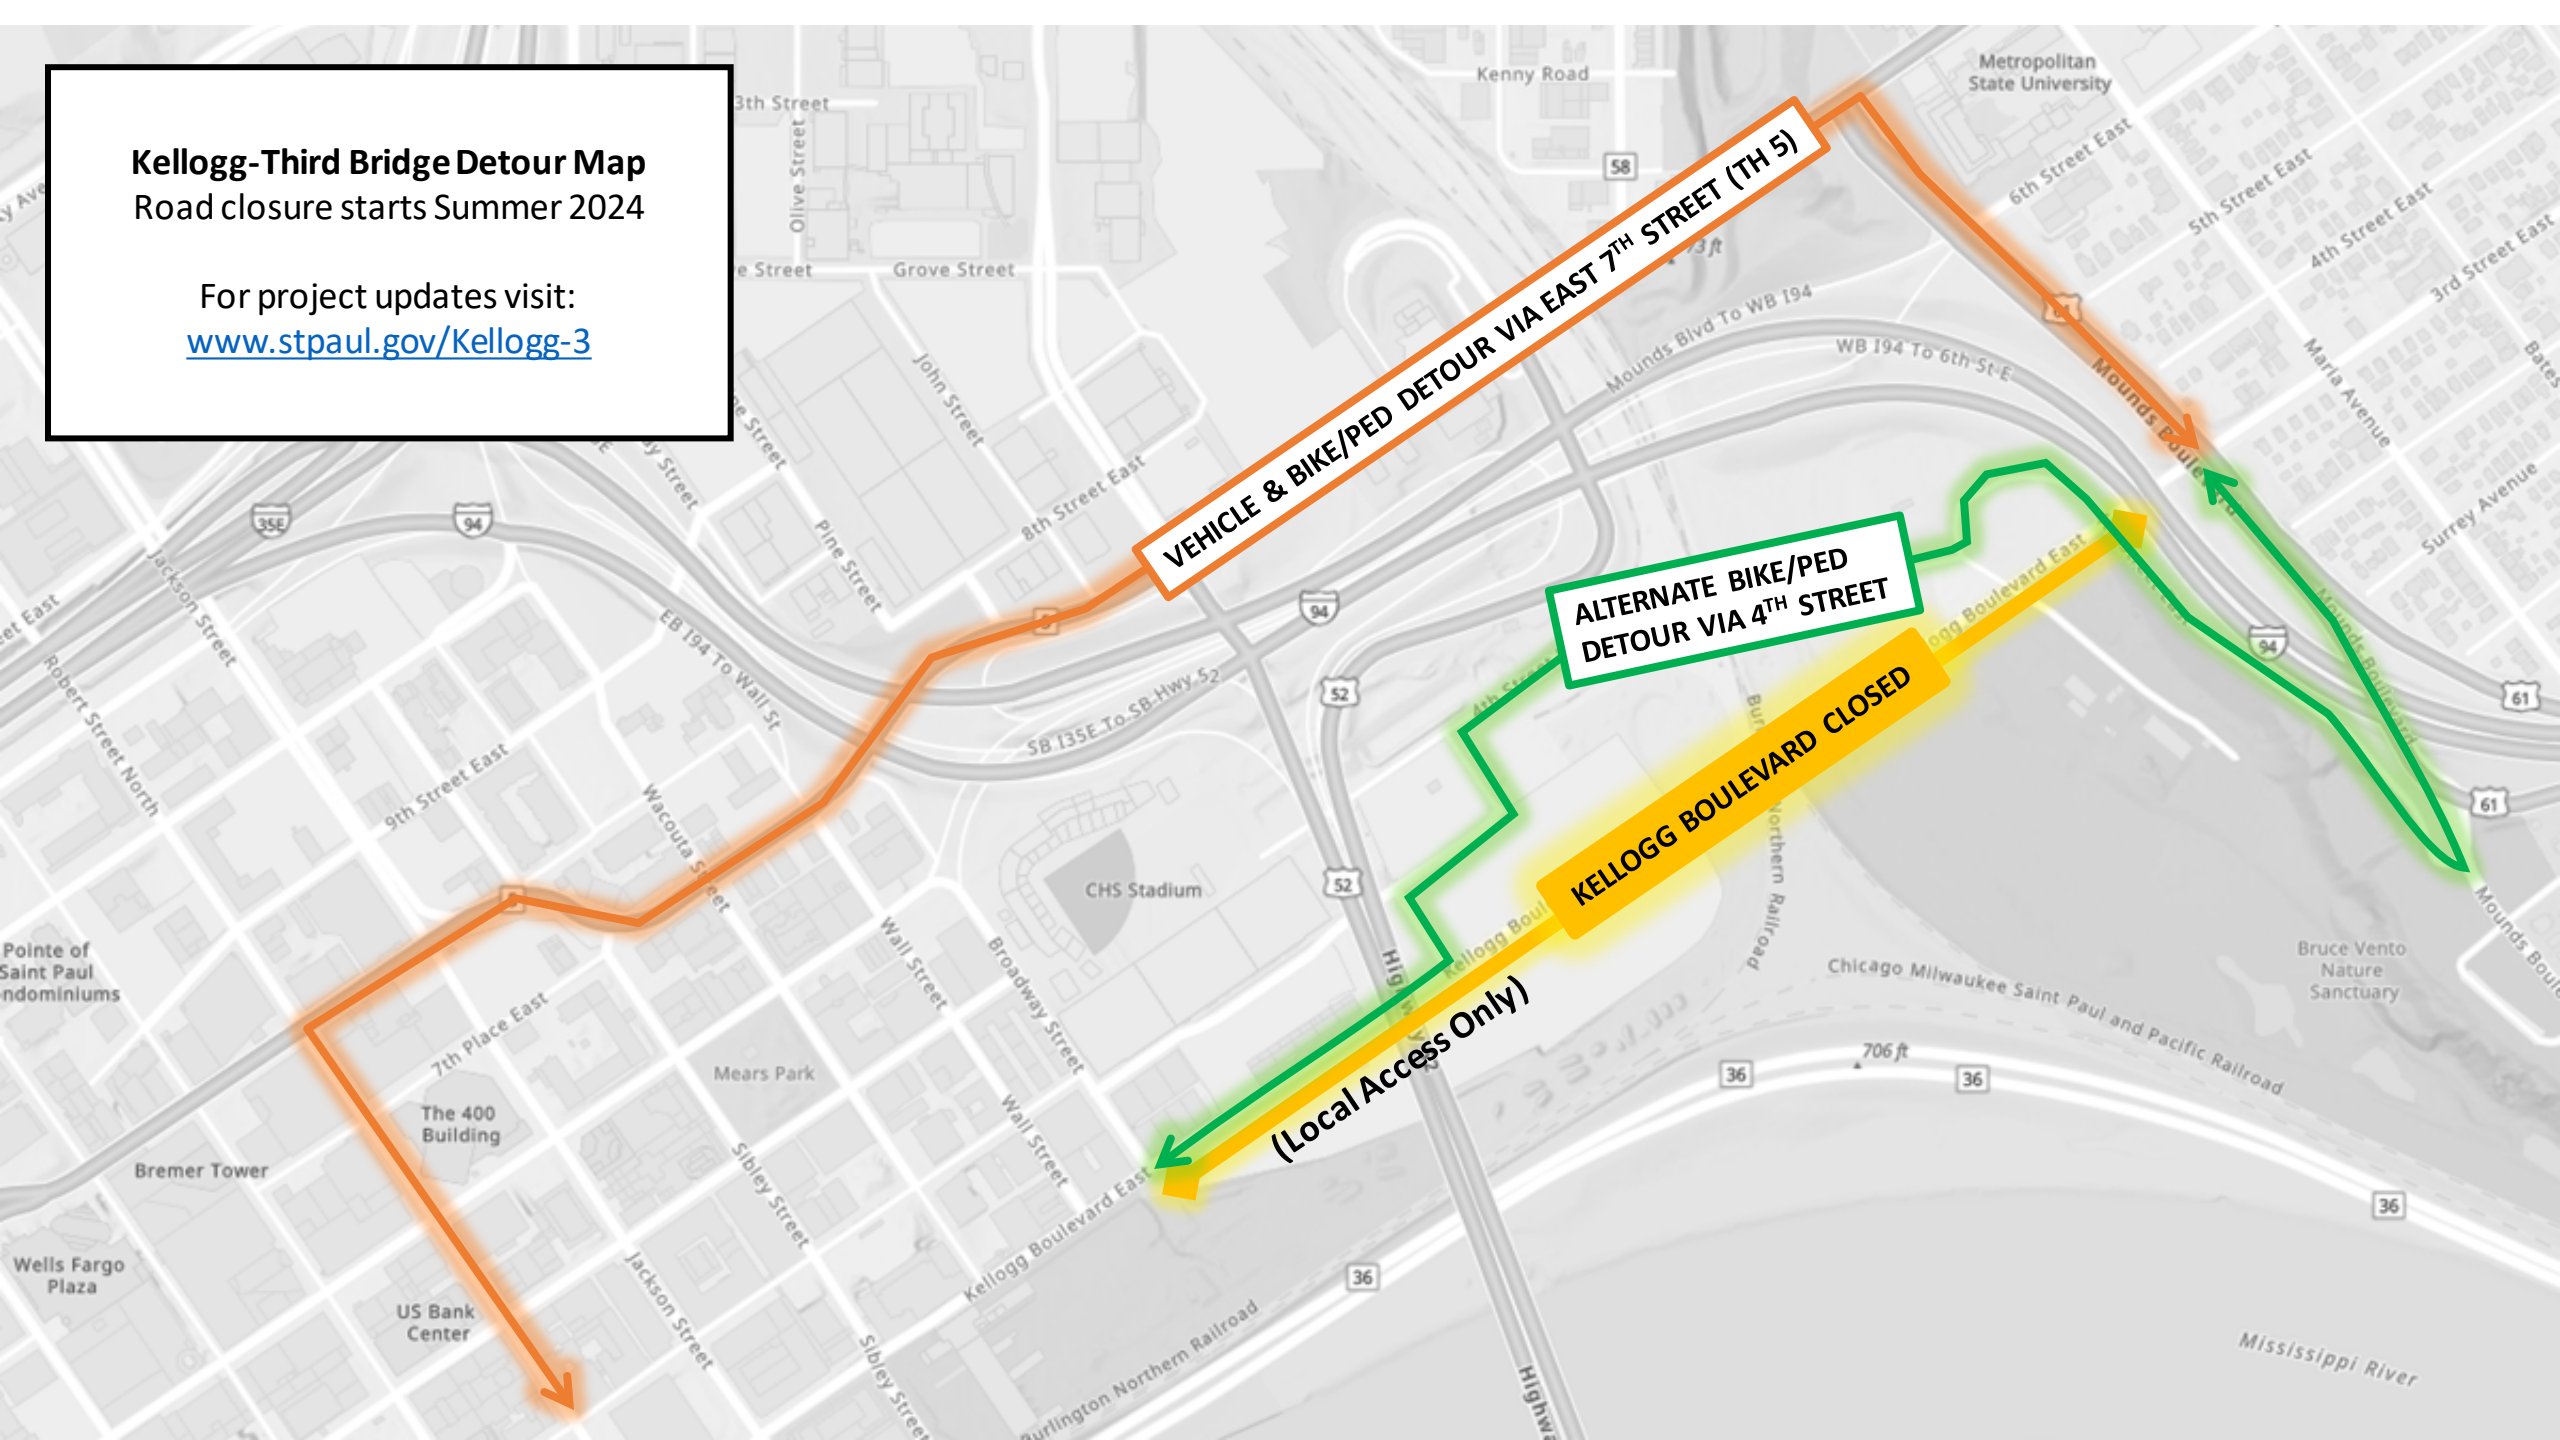

Kellogg-Third Bridge Detour Map

Road closure starts Summer 2024

For project updates visit:

www.stpaul.gov/Kellogg-3

Posted Vehicle Detour
Via E 7th Street & Robert Street

CHS Field

Mears Park

Farmer's Market

Union Depot

Work Zone (Closed)