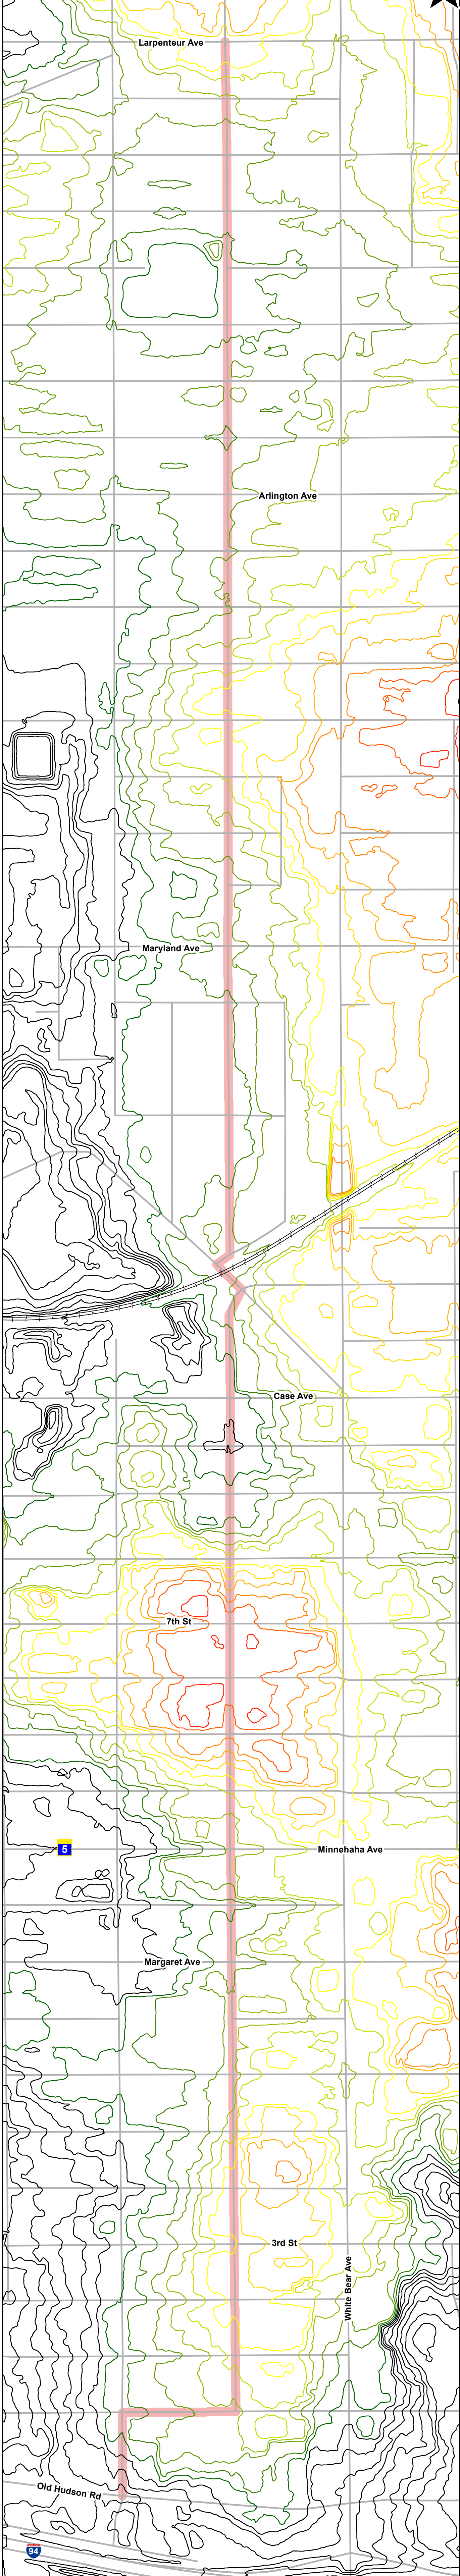

**Flandrau Street
Bike Boulevard
Grade Changes**

Flandrau Bike Boulevard 5 Foot Contour Lines

—+— Railroads	Elevation Change	— 235	— 250	— 265
— Flandrau Bike Boulevard	— All Other Values	— 240	— 255	— 270
	— 230	— 245	— 260	— 275
				— 280