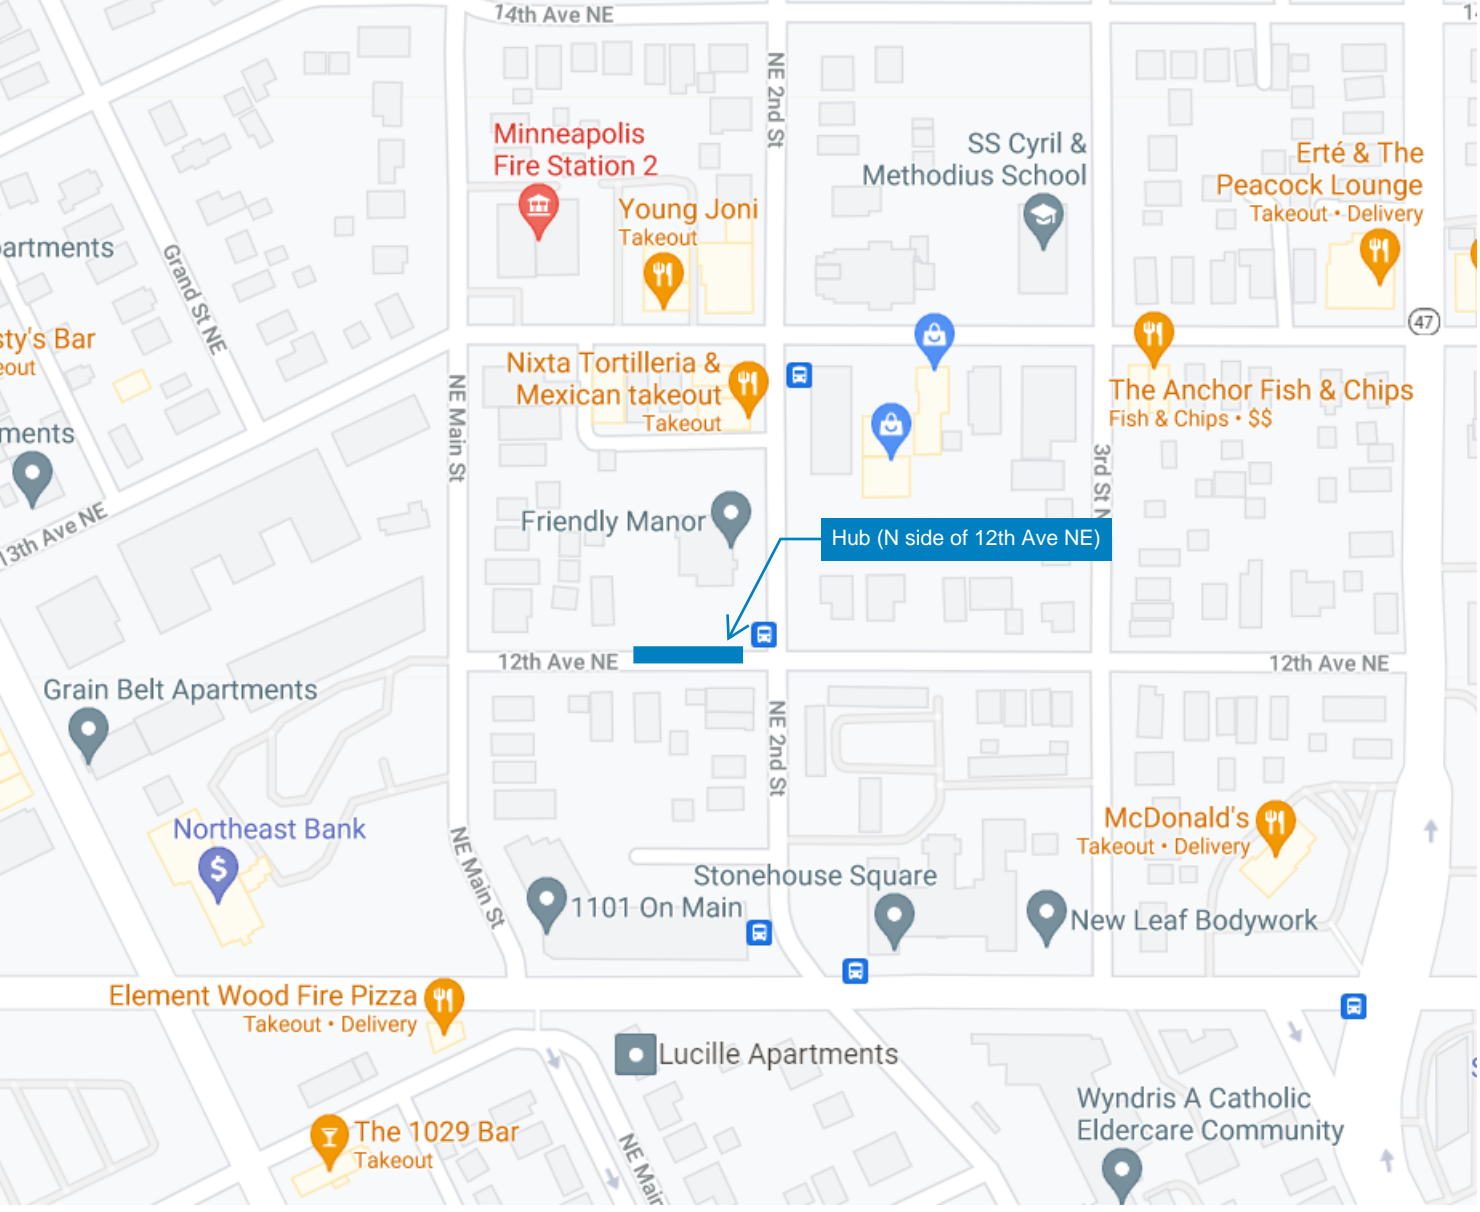

149

St

201

B

12th Ave NE

12th Ave NE

12th Ave NE

148

154

1124

1126

NE 2nd St

NE

Minneapolis Fire Station 2

SS Cyril & Methodius School

Erté & The Peacock Lounge
Takeout • Delivery

Young Joni Takeout

Nixta Tortilleria & Mexican takeout
Takeout

The Anchor Fish & Chips
Fish & Chips • \$\$

Friendly Manor

Hub (N side of 12th Ave NE)

12th Ave NE

12th Ave NE

Grain Belt Apartments

Northeast Bank

Stonehouse Square

McDonald's
Takeout • Delivery

1101 On Main

New Leaf Bodywork

Element Wood Fire Pizza
Takeout • Delivery

Lucille Apartments

The 1029 Bar
Takeout