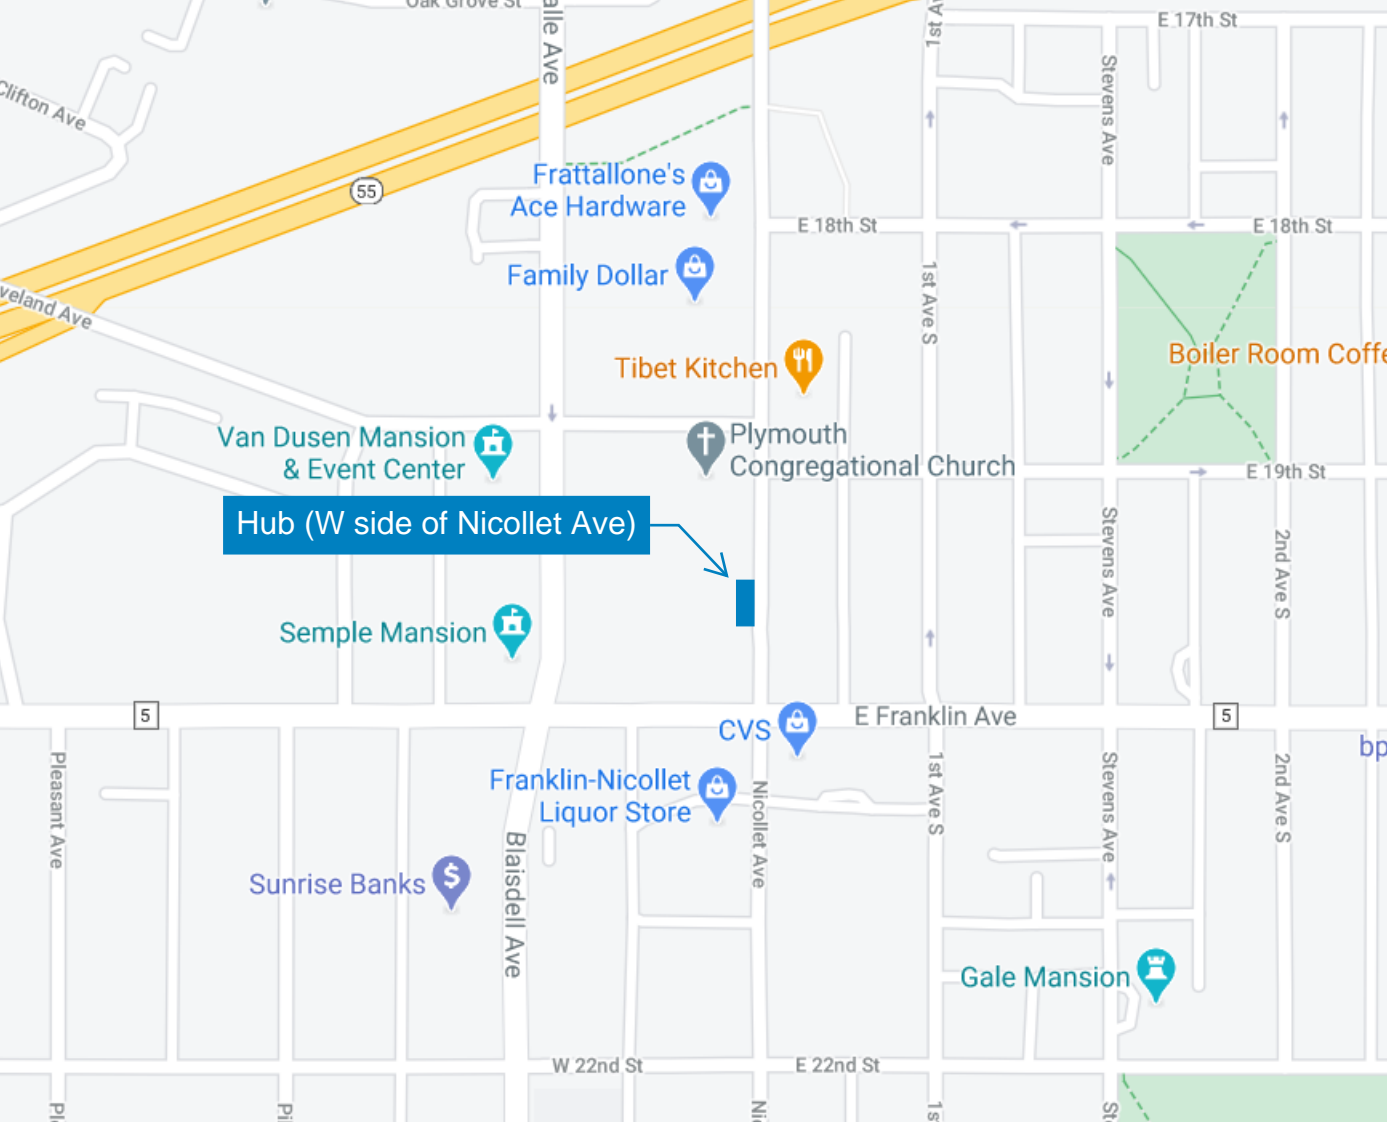

Old School by  
Steeple People  
Thrift store

Brandography

Curl Power Salo

collet Ave

Nicollet Ave

Nicollet Ave

Nicollet Ave

W Franklin Ave

E Franklin Ave

Hub (W side of Nicollet Ave)

Frattallone's  
Ace Hardware

Family Dollar

Tibet Kitchen

Plymouth  
Congregational Church

Van Dusen Mansion  
& Event Center

Semple Mansion

CVS

Franklin-Nicollet  
Liquor Store

Sunrise Banks

Gale Mansion

Boiler Room Coffee