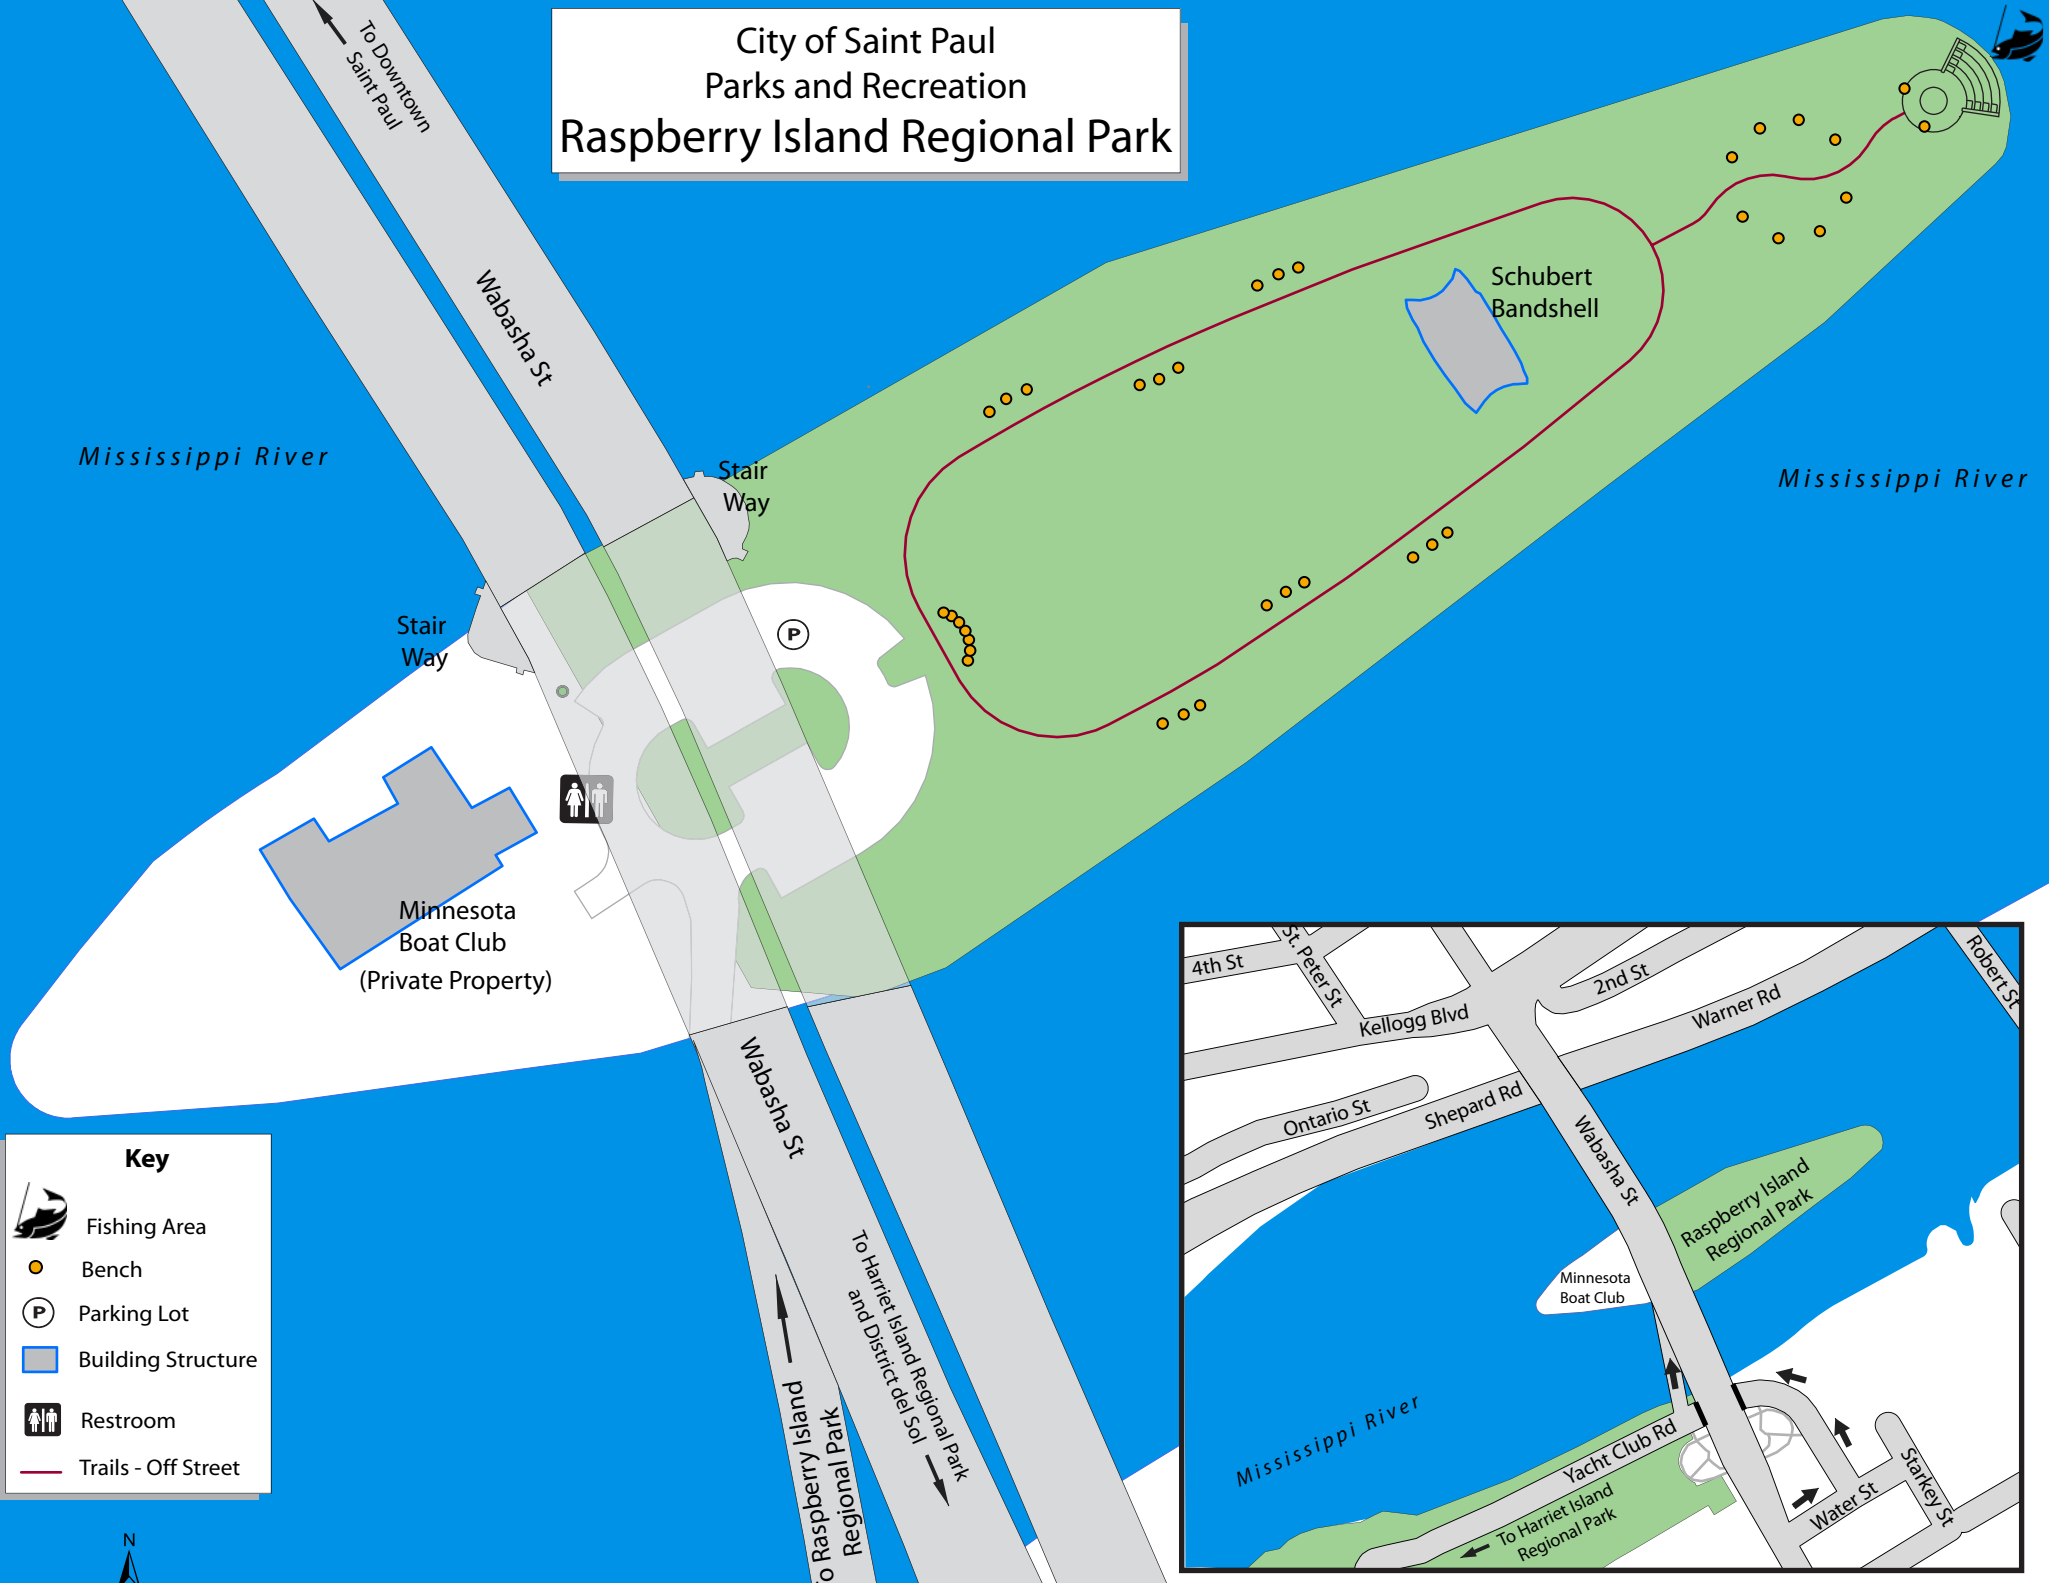

# City of Saint Paul Parks and Recreation Raspberry Island Regional Park

**Key**

-  Fishing Area
-  Bench
-  Parking Lot
-  Building Structure
-  Restroom
-  Trails - Off Street