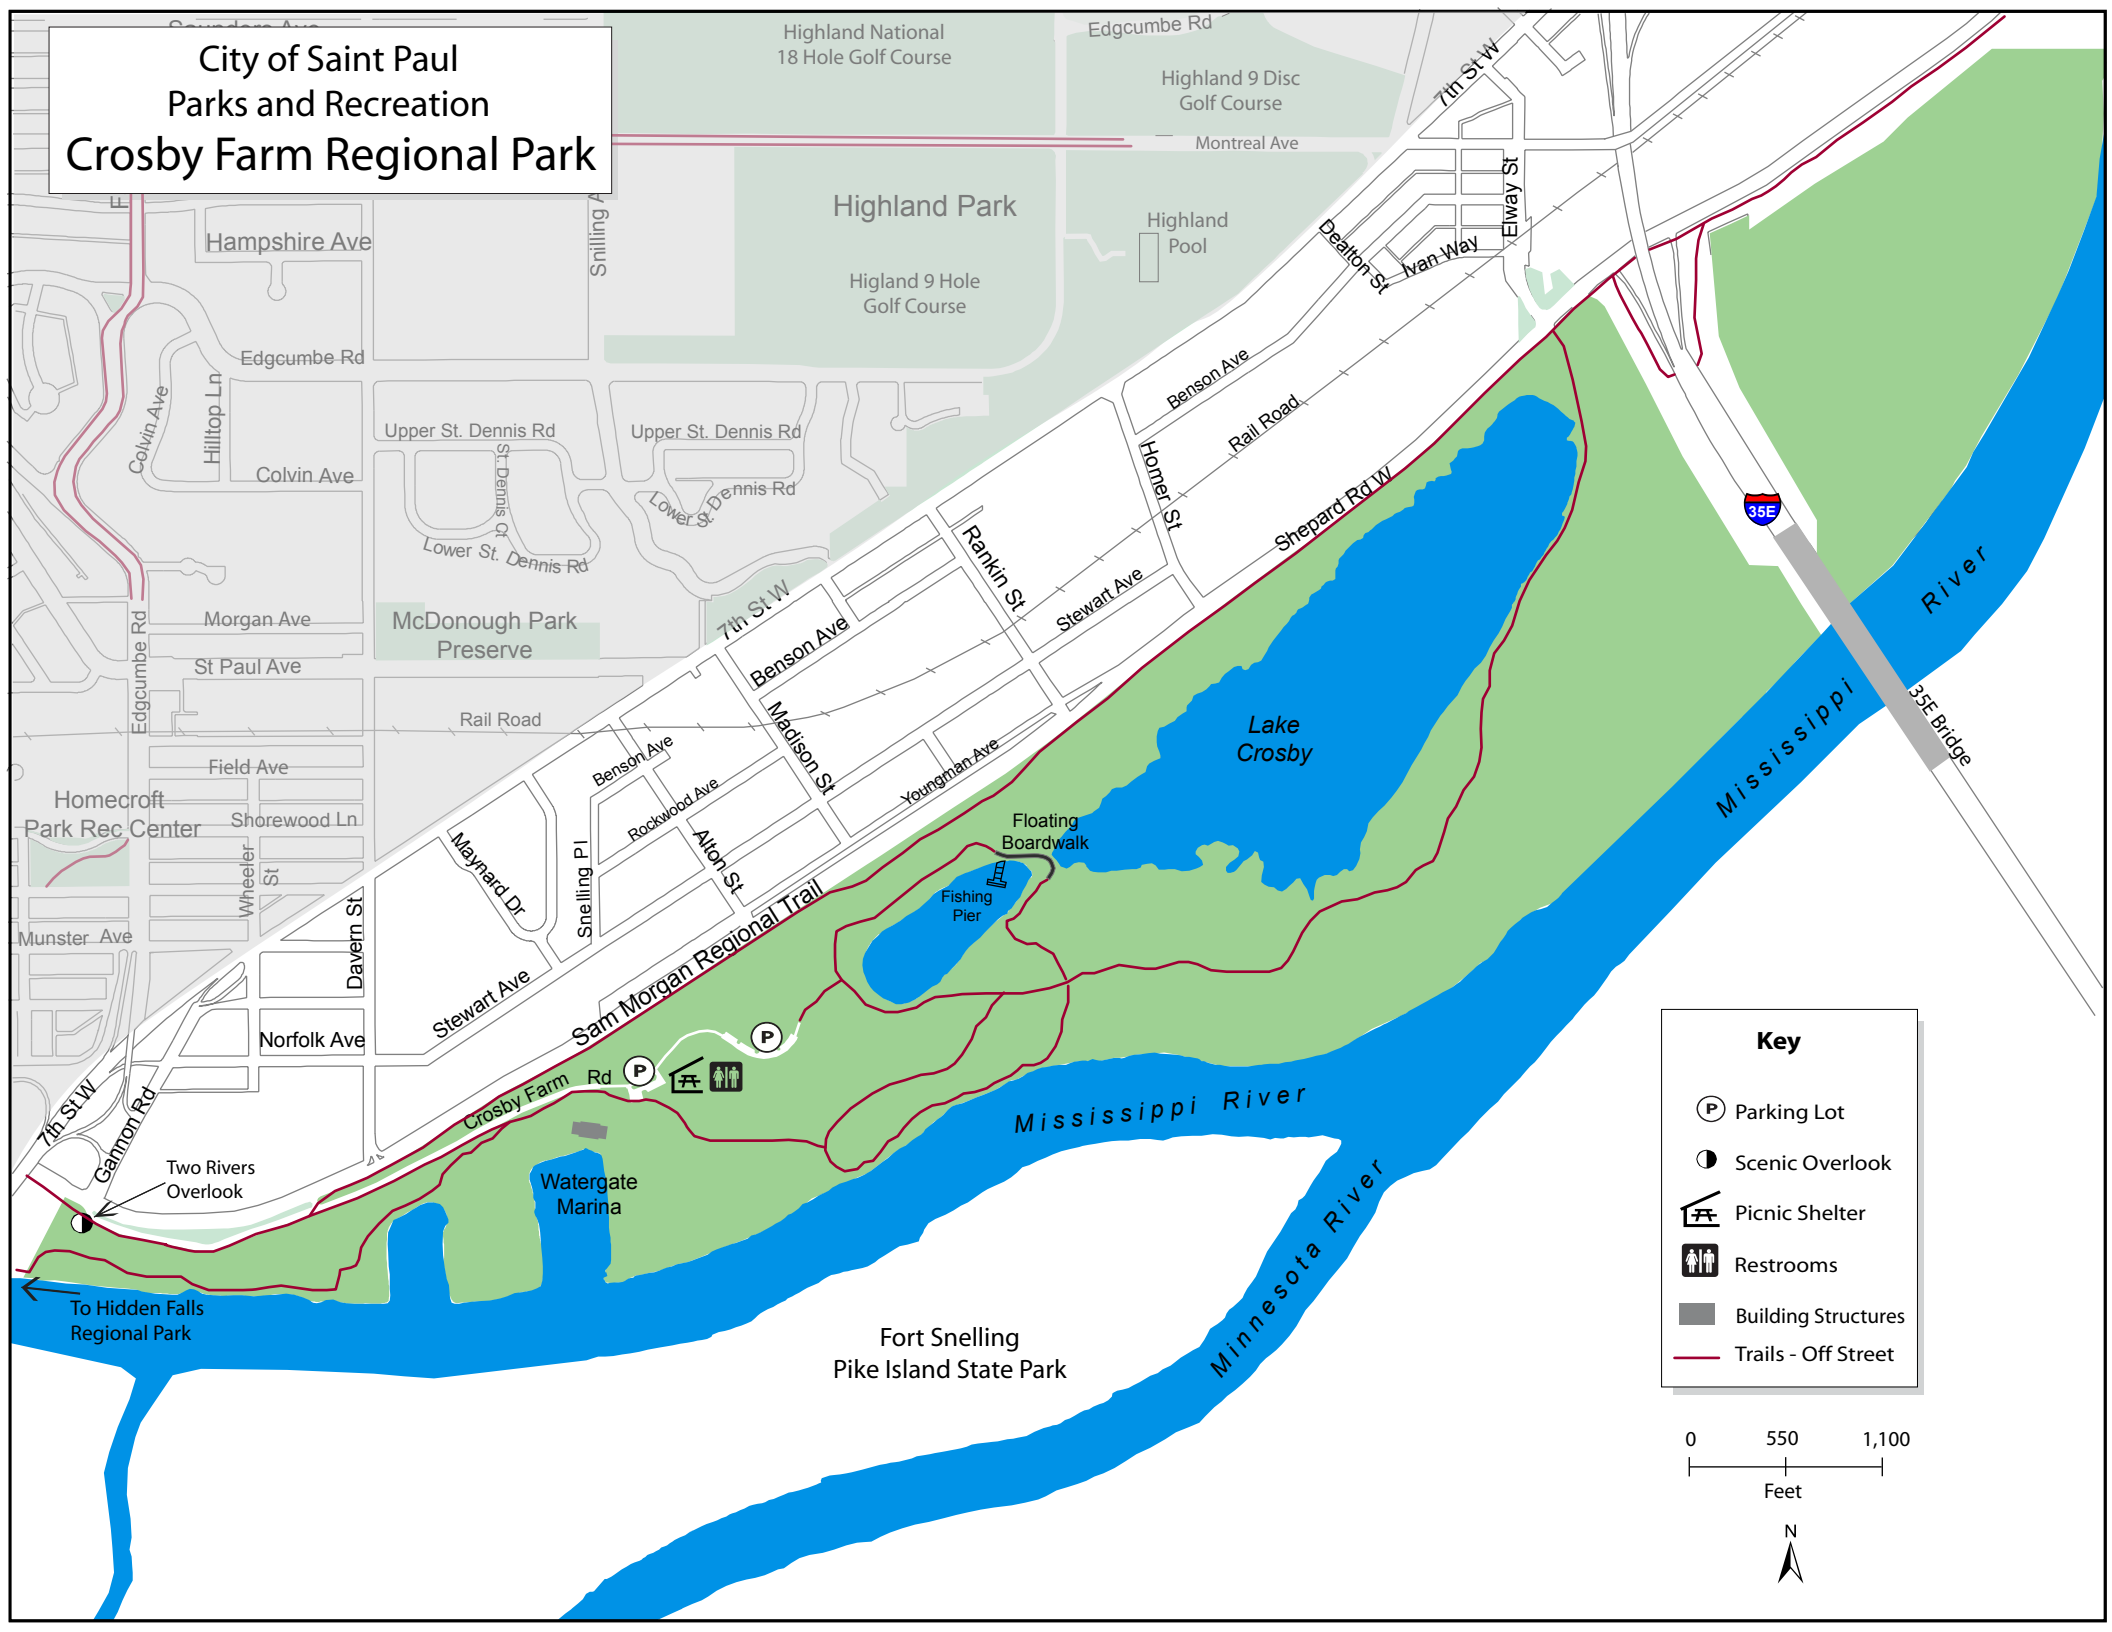

**City of Saint Paul
Parks and Recreation
Crosby Farm Regional Park**

Key

- Parking Lot
- Scenic Overlook
- Picnic Shelter
- Restrooms
- Building Structures
- Trails - Off Street