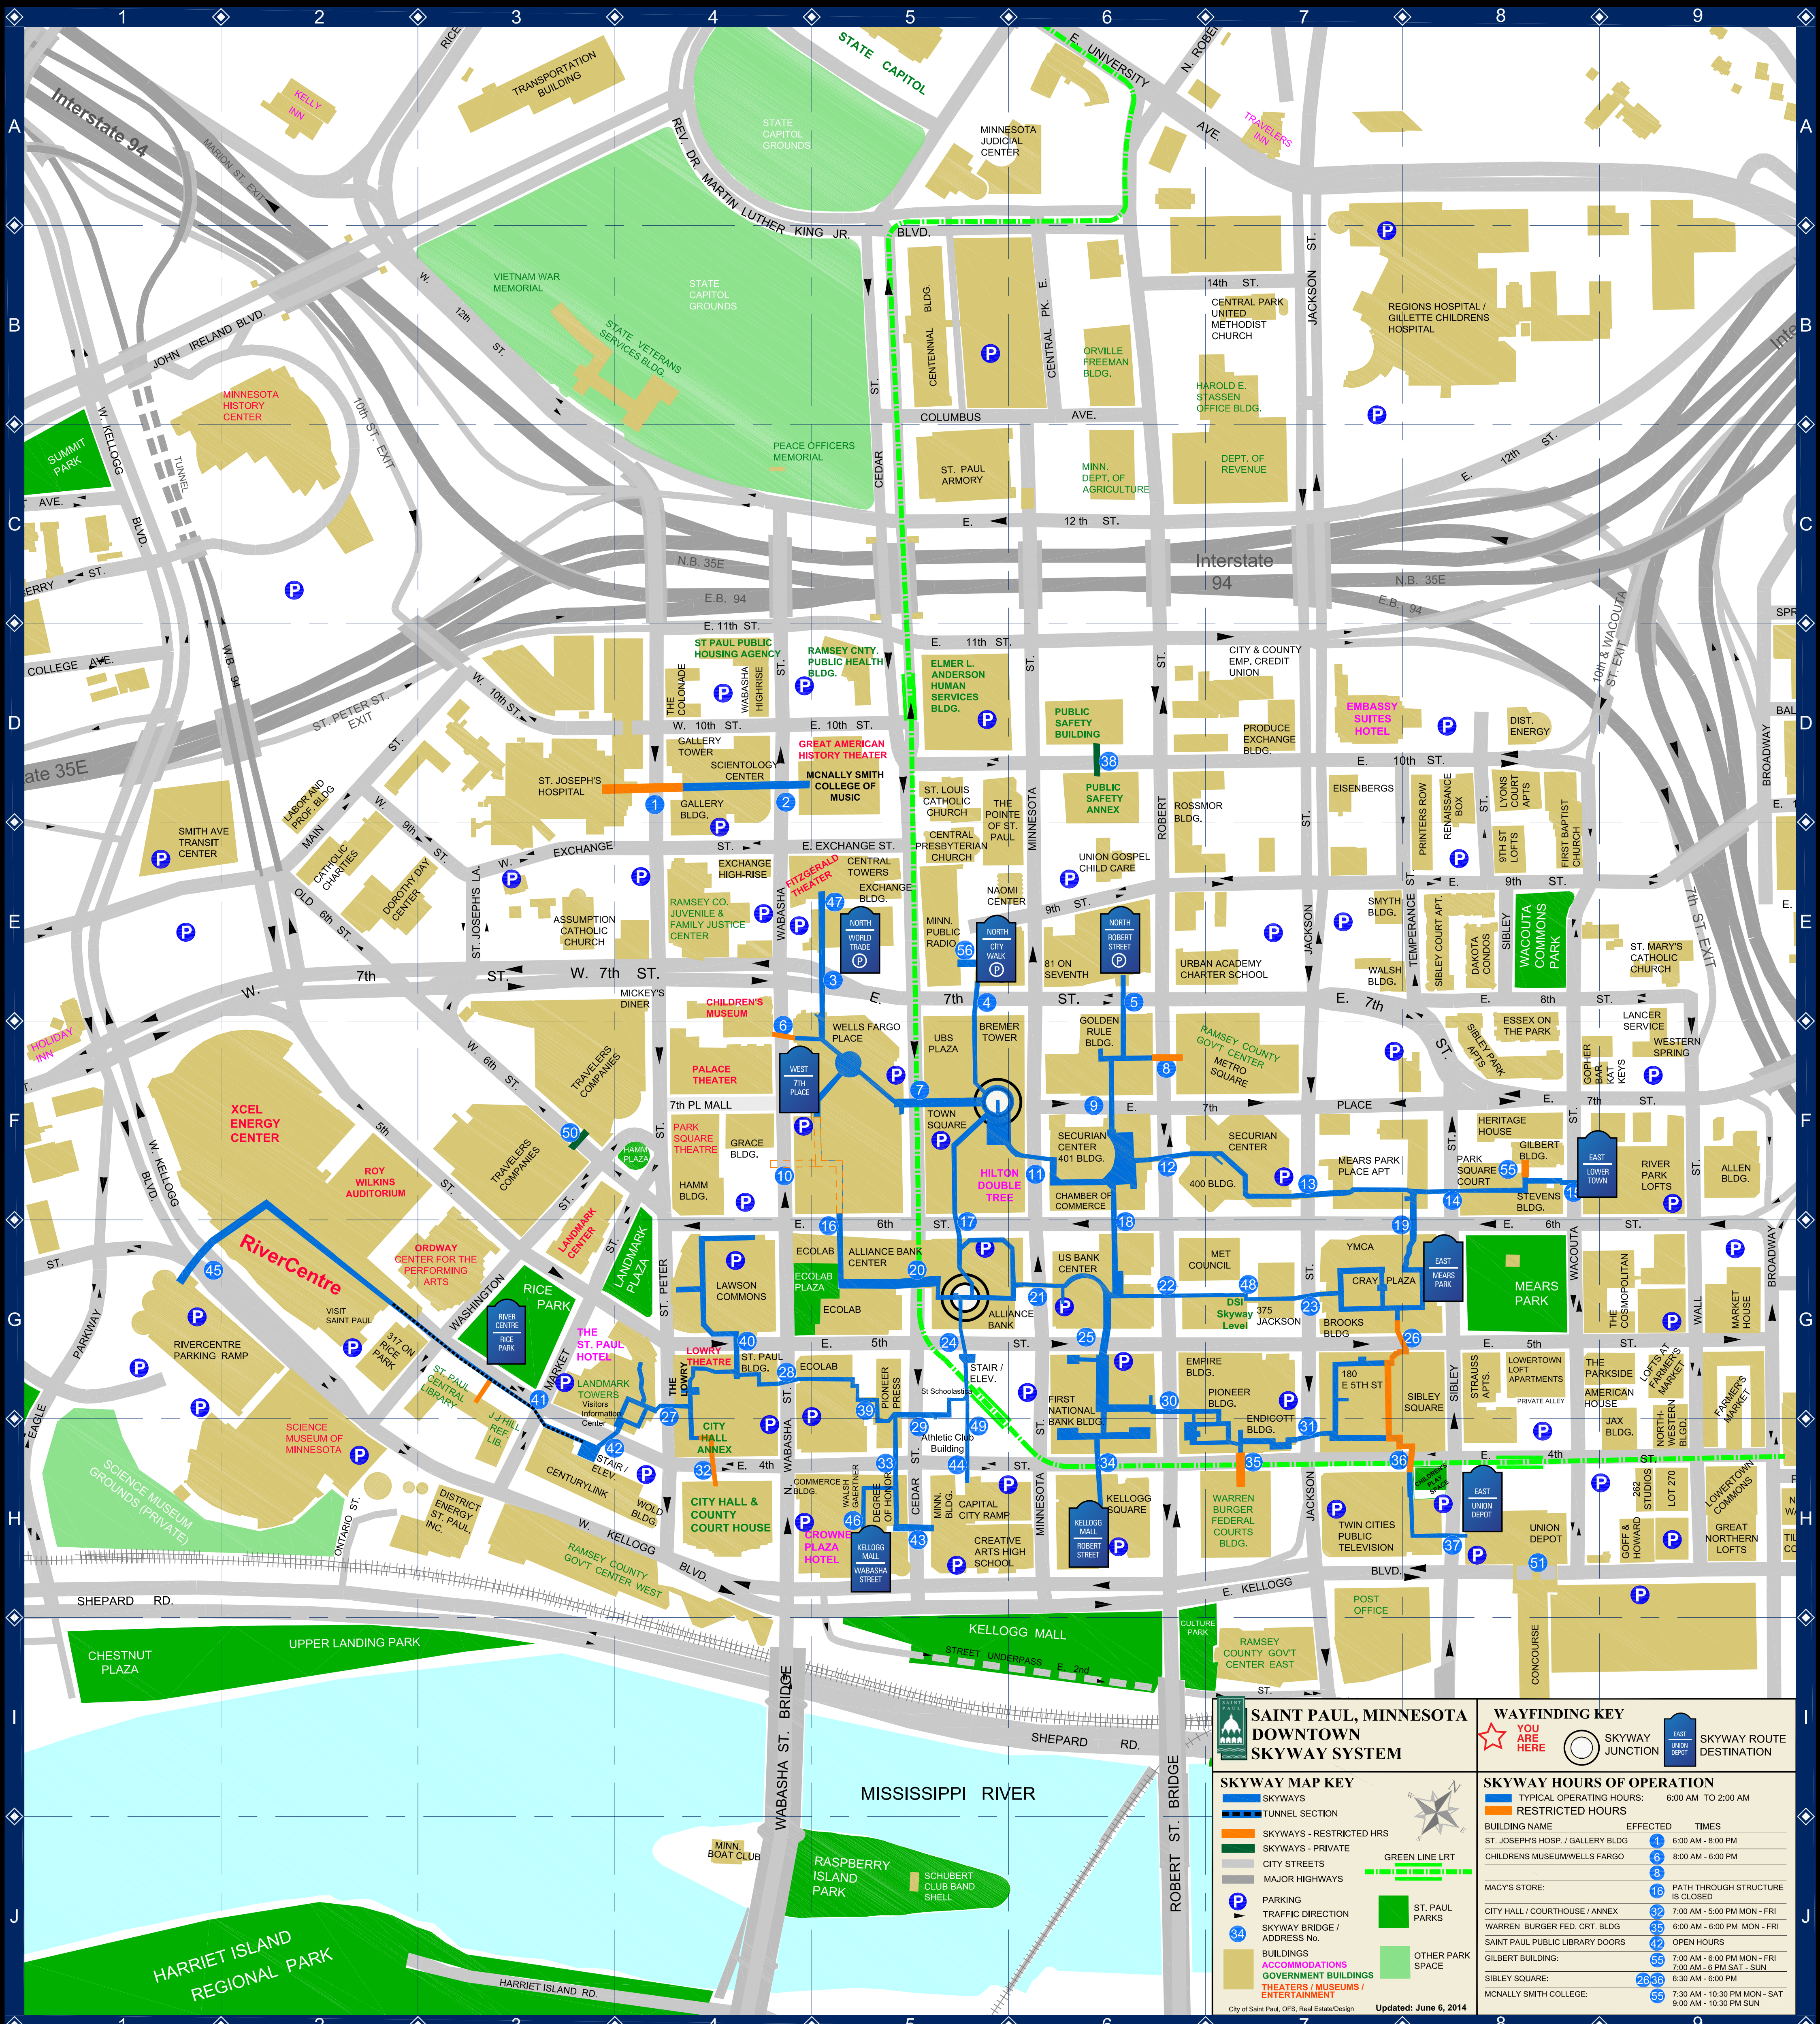

SKYWAY

Building Index

180 E 5th Street Building	G7
262 Studios	H9
317 on the Park	G2
375 Jackson Building	G7
4th & Sibley Park	H8
81 on Seventh	E7
9th St Lofts	E8
Allen Bldg	F9
Alliance Bank Center	G5
Armory	C5
Assumption Catholic Ch	E3
Athletic Club Building	H5
Bremer Bank	F5
Brooks Building	G7
Capitol building	A4
Catholic Charities	E2
Centennial Bldg	B5
Ctrl. Park United Methodist	B7
Capitol City Ramp	H7
Central Presbyterian Ch	E5

Central Towers	E5
CenturyLink	H3
Chamber of Commerce	F6
Chestnut Park	G2
Children's Museum	E4
City Hall	H4
City Hall Annex	H4
City/County Credit Union	E7
Commerce Building	F9
Commerç Building	G7
Cray Plaza	C5
Creative Arts High School	E3
Crowne Plaza Hotel	H5
Culture Park	I6
Dakota Condos	E8
Degree of Honor Bldg	E8
Dept of Human Services	D5
District Energy St Paul	H3
Ecoblab	G5
Ecoblab Plaza	G4
Eisenbergs	D7

Embassy Suites	D7
Empire Building	H6
Endicott Building	G7
Exchange Building	E1
Farmers Market	E4
Federal Courts Bldg	H4
First Baptist Church	H4
First National Bank Bldg	E5
Fitzgerald Theater	D7
Gallery Tower	H4
Gilbert Building	G7
Gillette Children's Hospital	H5
Goff & Howard	H5
Golden Rule Building	I6
Gopher Bar	E8
Grace Building	F8
Great Am History Theater	D5
Great Northern Lofts	H3
Hamm Building	G5
Hamm Plaza	G4
Harriet Island Regional Park	D7

Harold E Stassen Bldg.	D7
Heritage House	G6
Hilton Double Tree Inn	H7
Holiday Inn	E9
JJ Hill Library	G9
Juvenile Justice Center	H7
Kellogg Mall	E8
Kellogg Square	C6
Kelly Inn	A2
Landmark Towers	D4
Labor & Prof. Bldg.	F8
Landmark Plaza	B8
Landmark Towers	H9
Lawson Commons	G4
Lowertown Business Center	F4
Lowertown Commons	H9
Lowertown Loft Apartments	D4
Lowry Theatre	H9
Lyons Court Apts	F4
Macy's	F4
Market House	J1

McNally College of Music	D5
Mears Park	F8
Mears Park Place	F5
Metro Council	F1
Metro Square	H3
Mickey's Diner	E4
Minnesota Boat Club	I5
Minnesota Building	H6
Minnesota Dept. of AG	A2
Minnesota Dept. of AG	D2
Minnesota History Center	G3
Minnesota Museum of Art	H3
Minnesota Public Radio	G4
Naomi Center	G3
Orday Center	G3
Orville Freeman Building	F8
Palace Theatre	H9
Park Square	G8
Park Square Court	G4
Park Square Theater	H2
Peace Officers Memorial	D8
Pioneer Building	F7
Pioneer Press	G9

Post Office	D5
Printers Row	G8
Produce Exchange Bldg.	F7
Public Health	G7
Public Safety Annex	F7
Public Safety Building	E4
Ramsey City Courthouse	J4
Ramsey City Govt Ctr E	H5
Ramsey City Govt Ctr W	C6
Raspberry Island	B2
Regions Hospital	H3
Revenue Dept	E5
Rice Park	E6
RiverCentre	G3
RiverCentre Ramp	B6
Rossmor Building	F4
Roy Wilkins Auditorium	F8
Science Museum	F4
Scintology Center	C4
Securian Center, 400 Bldg.	G7
Securian Center, 401 Bldg.	G5