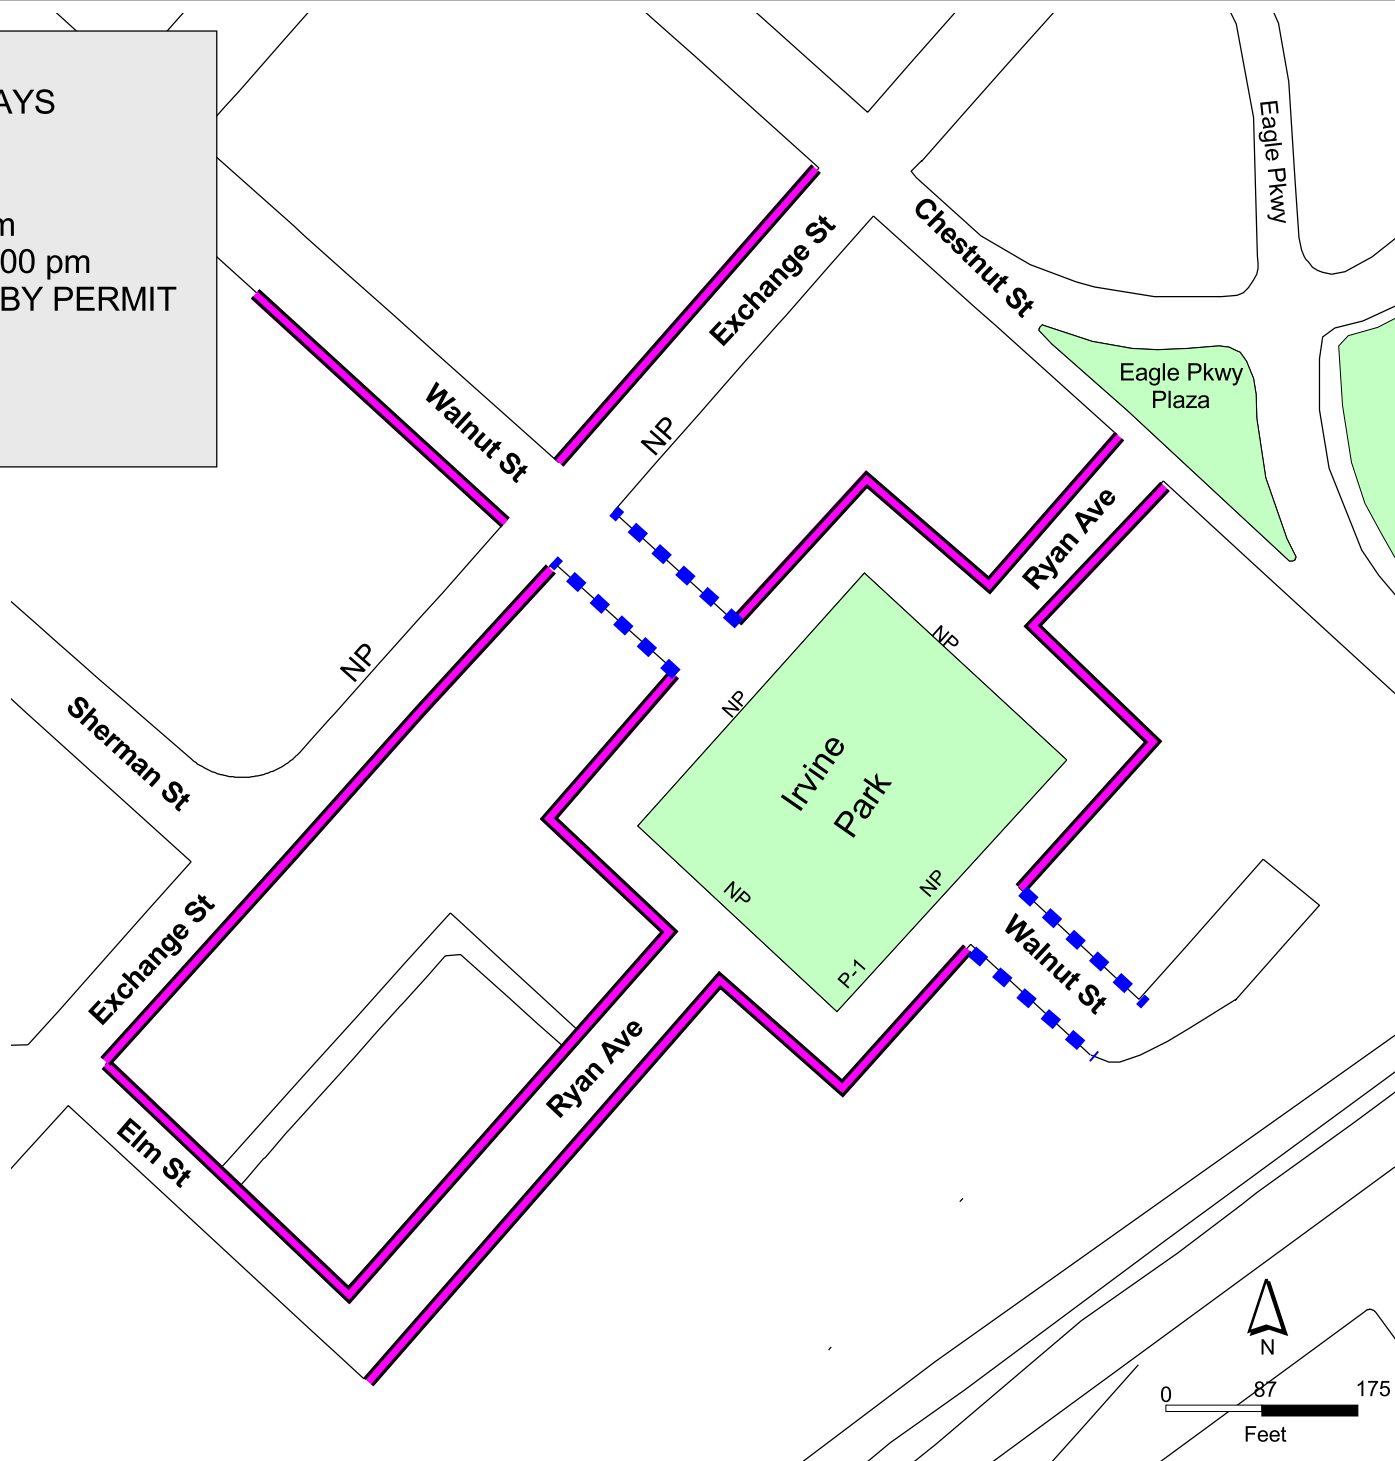

-  NO PARKING EXCEPT HOLIDAYS EXCEPT BY PERMIT
-  NO PARKING 6:00 pm - 6:00 am
1 HOUR PARKING 6:00 am - 6:00 pm EXCEPT HOLIDAYS, EXCEPT BY PERMIT
- NP = NO PARKING

Irvine Park Parking Restriction

Effective on 8/10/2000
 St Paul Parks & Recreation
 Parks & Rec GIS
 Map Prepared by: Ger Pha
 March, 2007