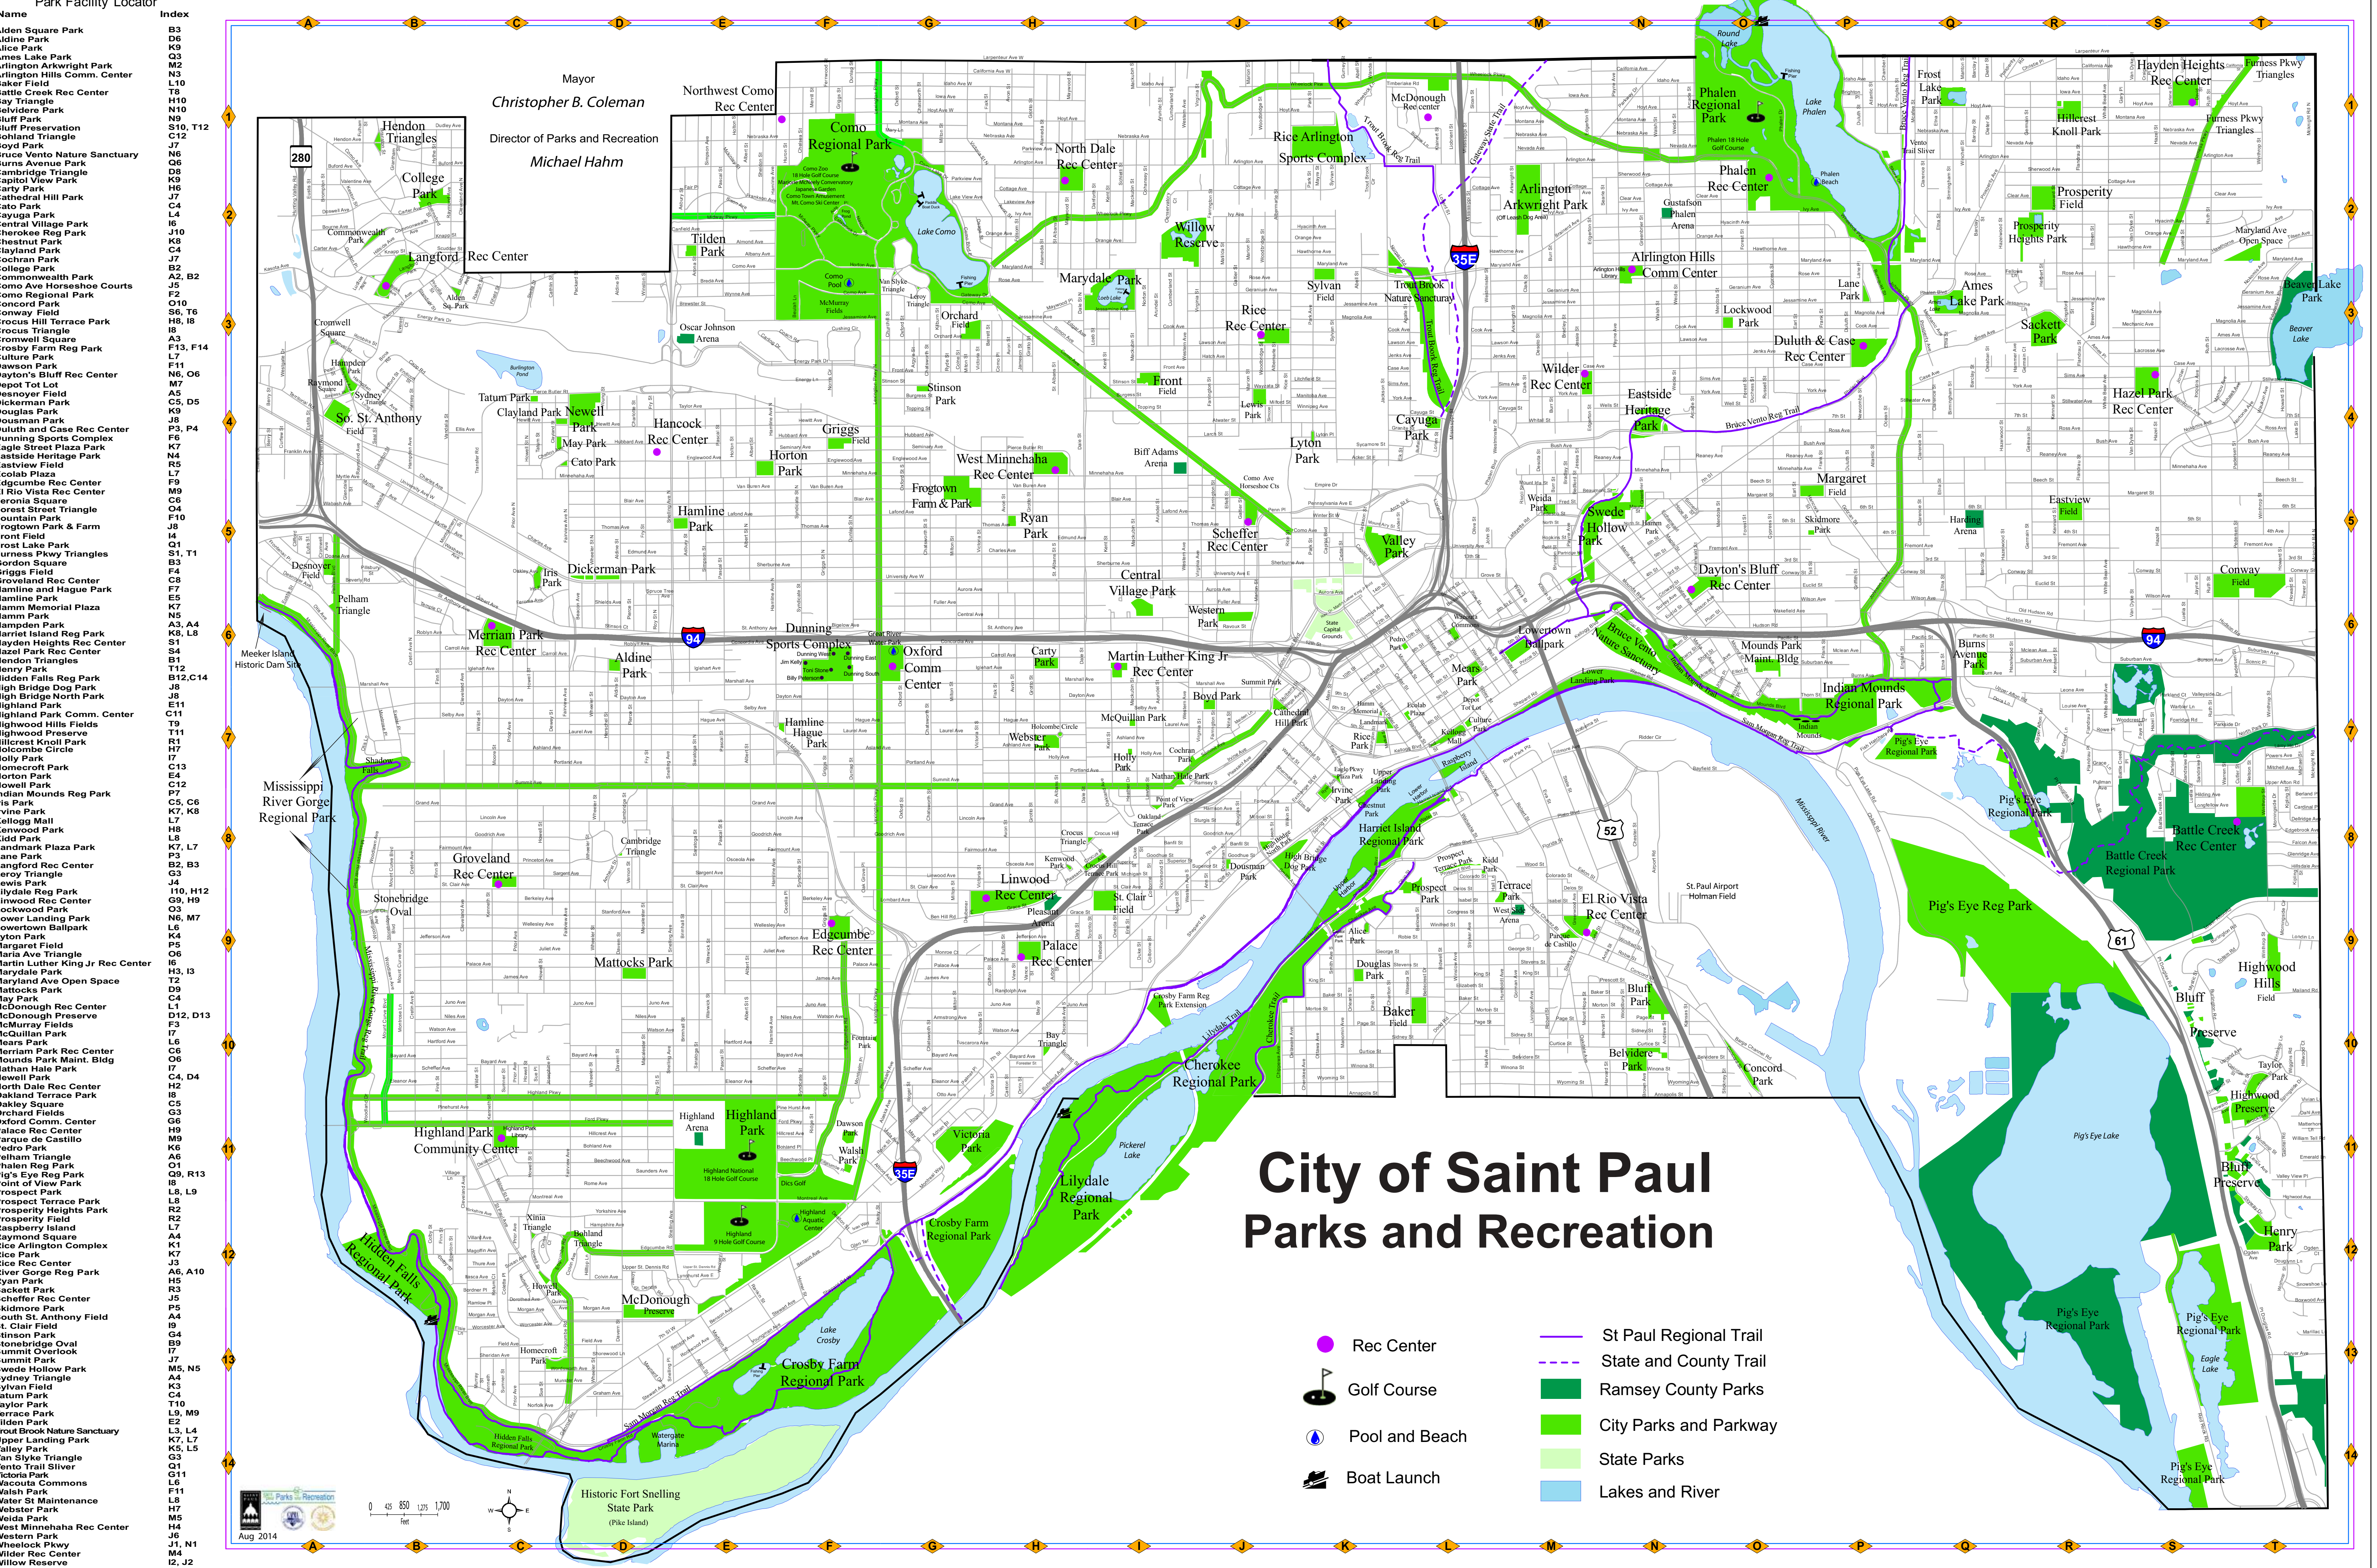

- Name** **Index**
- B3 Alden Square Park
 - D6 Aldine Park
 - K9 Ames Lake Park
 - Q3 Arlington Arkwright Park
 - M2 Arlington Hills Comm. Center
 - N3 Baker Field
 - L10 Battle Creek Rec Center
 - T8 Bay Triangle
 - H10 Belvidere Park
 - N10 Bluff Park
 - N9 Bluff Preservation
 - S10, T12 Bohland Triangle
 - C12 Boylston Park
 - J7 Bruce Vento Nature Sanctuary
 - N6 Burns Avenue Park
 - Q6 Cambridge Triangle
 - D8 Capitol View Park
 - K9 Carty Park
 - H7 Cathedral Hill Park
 - J7 Cato Park
 - L4 Cayuga Park
 - L6 Central Village Park
 - J10 Cherokee Reg Park
 - K8 Chestnut Park
 - C4 Clayland Park
 - J7 Cochran Park
 - B2 College Park
 - A2, B2 Commonwealth Park
 - F2 Como Ave Horseshoe Courts
 - J5 Como Regional Park
 - O10 Concord Park
 - S6, T6 Conway Field
 - I8, I8 Crocus Triangle
 - I8 Crocus Triangle
 - A3 Cronwell Square
 - F13, F14 Crosby Farm Reg Park
 - L7 Culture Park
 - F11 Dawson Park
 - N6, O6 Dayton's Bluff Rec Center
 - A5 DeSnoyer Field
 - A5 Dickerman Park
 - C5, D5 Douglas Park
 - J8 Dousman Park
 - P3, P4 Duluth and Case Rec Center
 - F6 Dunning Sports Complex
 - F6 Eagle Street Plaza Park
 - N4 Eastside Heritage Park
 - R5 Eastview Field
 - L7 Ecotab Plaza
 - F9 Edgumbe Rec Center
 - M9 El Rio Vista Rec Center
 - C6 Feronia Square
 - O4 Forest Street Triangle
 - F10 Fountain Park
 - J8 Frogtown Park & Farm
 - I4 Front Field
 - Q1 Frost Lake Park
 - S1, T1 Furness Pkwy Triangles
 - B3 Gordon Square
 - C8 Griggsville Rec Center
 - C8 Hamline and Hague Park
 - F7 Hamline Park
 - E2 Hamm Memorial Plaza
 - K7 Hamm Park
 - N5 Hampden Park
 - A3, A4 Harriet Island Reg Park
 - K8, L8 Hayden Heights Rec Center
 - S1 Hazel Park Rec Center
 - S4 Hendon Triangles
 - T12 Hidden Falls Reg Park
 - B12, C14 High Bridge Dog Park
 - J8 High Bridge North Park
 - E11 Highland Park
 - C11 Highland Park Comm. Center
 - T9 Highwood Hills Fields
 - T11 Hillcrest Knoll Park
 - R1 Holcombe Circle
 - H7 Holly Park
 - I7 Homecroft Park
 - C13 Horton Park
 - C12 Howell Park
 - P7 Indian Mounds Reg Park
 - C5, C6 Irvine Park
 - K7 Kellogg Mall
 - K8 Kenwood Park
 - K7, L7 Kidd Park
 - L7, L7 Landmark Plaza Park
 - P3 Lane Park
 - B2, B3 Langford Rec Center
 - G3 Leroy Triangle
 - J4 Lewis Park
 - I10, H12 Lilydale Reg Park
 - G9, H9 Linwood Rec Center
 - O3 Lockwood Park
 - N6, M7 Lower Landing Park
 - L6 Lower Landing Park
 - L6 Lyton Park
 - K4 Margaret Field
 - O6 Maria Ave Triangle
 - I6 Martin Luther King Jr Rec Center
 - H3, I3 Mattocks Park
 - T2 Mattocks Park
 - D9 May Park
 - C4 McDonough Preserve
 - L1 McDonough Preserve
 - D12, D13 McDermott Fields
 - F3 McQuillan Park
 - I7 Mears Park
 - L6 Merriam Park Rec Center
 - C6 Mounds Park Maint. Bldg
 - O6 Nathan Hale Park
 - I7 Newell Park
 - H2 North Dale Rec Center
 - H2 Oakland Terrace Park
 - C5 Oakley Square
 - G3 Orchard Fields
 - G3 Oxford Comm. Center
 - H9 Palace Rec Center
 - M9 Parque de Castillo
 - K6 Pedro Park
 - A6 Pelham Triangle
 - O1 Phalen Reg Park
 - Q9, R13 Pig's Eye Reg Park
 - I8 Point of View Park
 - L8, L9 Prospect Park
 - L8 Prospect Terrace Park
 - R2 Prosperity Heights Park
 - R2 Raspberry Island
 - L7 Raymond Square
 - A4 Rice Arlington Complex
 - K7 Rice Park
 - A3 Rice Rec Center
 - A6, A10 River Gorge Reg Park
 - H5 Ryan Park
 - R3 Sackett Park
 - J5 Scheffer Rec Center
 - P5 Skidmore Park
 - A4 South St. Anthony Field
 - I9 St. Clair Field
 - G4 Stinson Park
 - B9 Stonebridge Oval
 - J7 Summit Overlook
 - J7 Summit Park
 - M5, N5 Sweed Hollow Park
 - A4 Sydney Triangle
 - K3 Sylvan Field
 - C4 Tatum Park
 - T10 Taylor Park
 - L9, M9 Terrace Park
 - E2 Tilden Park
 - L3, L4 Trout Brook Nature Sanctuary
 - K7, L7 Upper Landing Park
 - K5, L5 Valley Park
 - Q1 Van Slyke Triangle
 - Q1 Vento Trail Silver
 - G11 Victoria Park
 - L5 Wacouta Commons
 - F11 Walsh Park
 - L8 Water St Maintenance
 - H7 Webster Park
 - M5 Weida Park
 - H4 West Minnehaha Rec Center
 - J6 Western Park
 - J1, N1 Wilder Rec Center
 - I2, J2 Willow Reserve
 - C12 Xinia Triangle