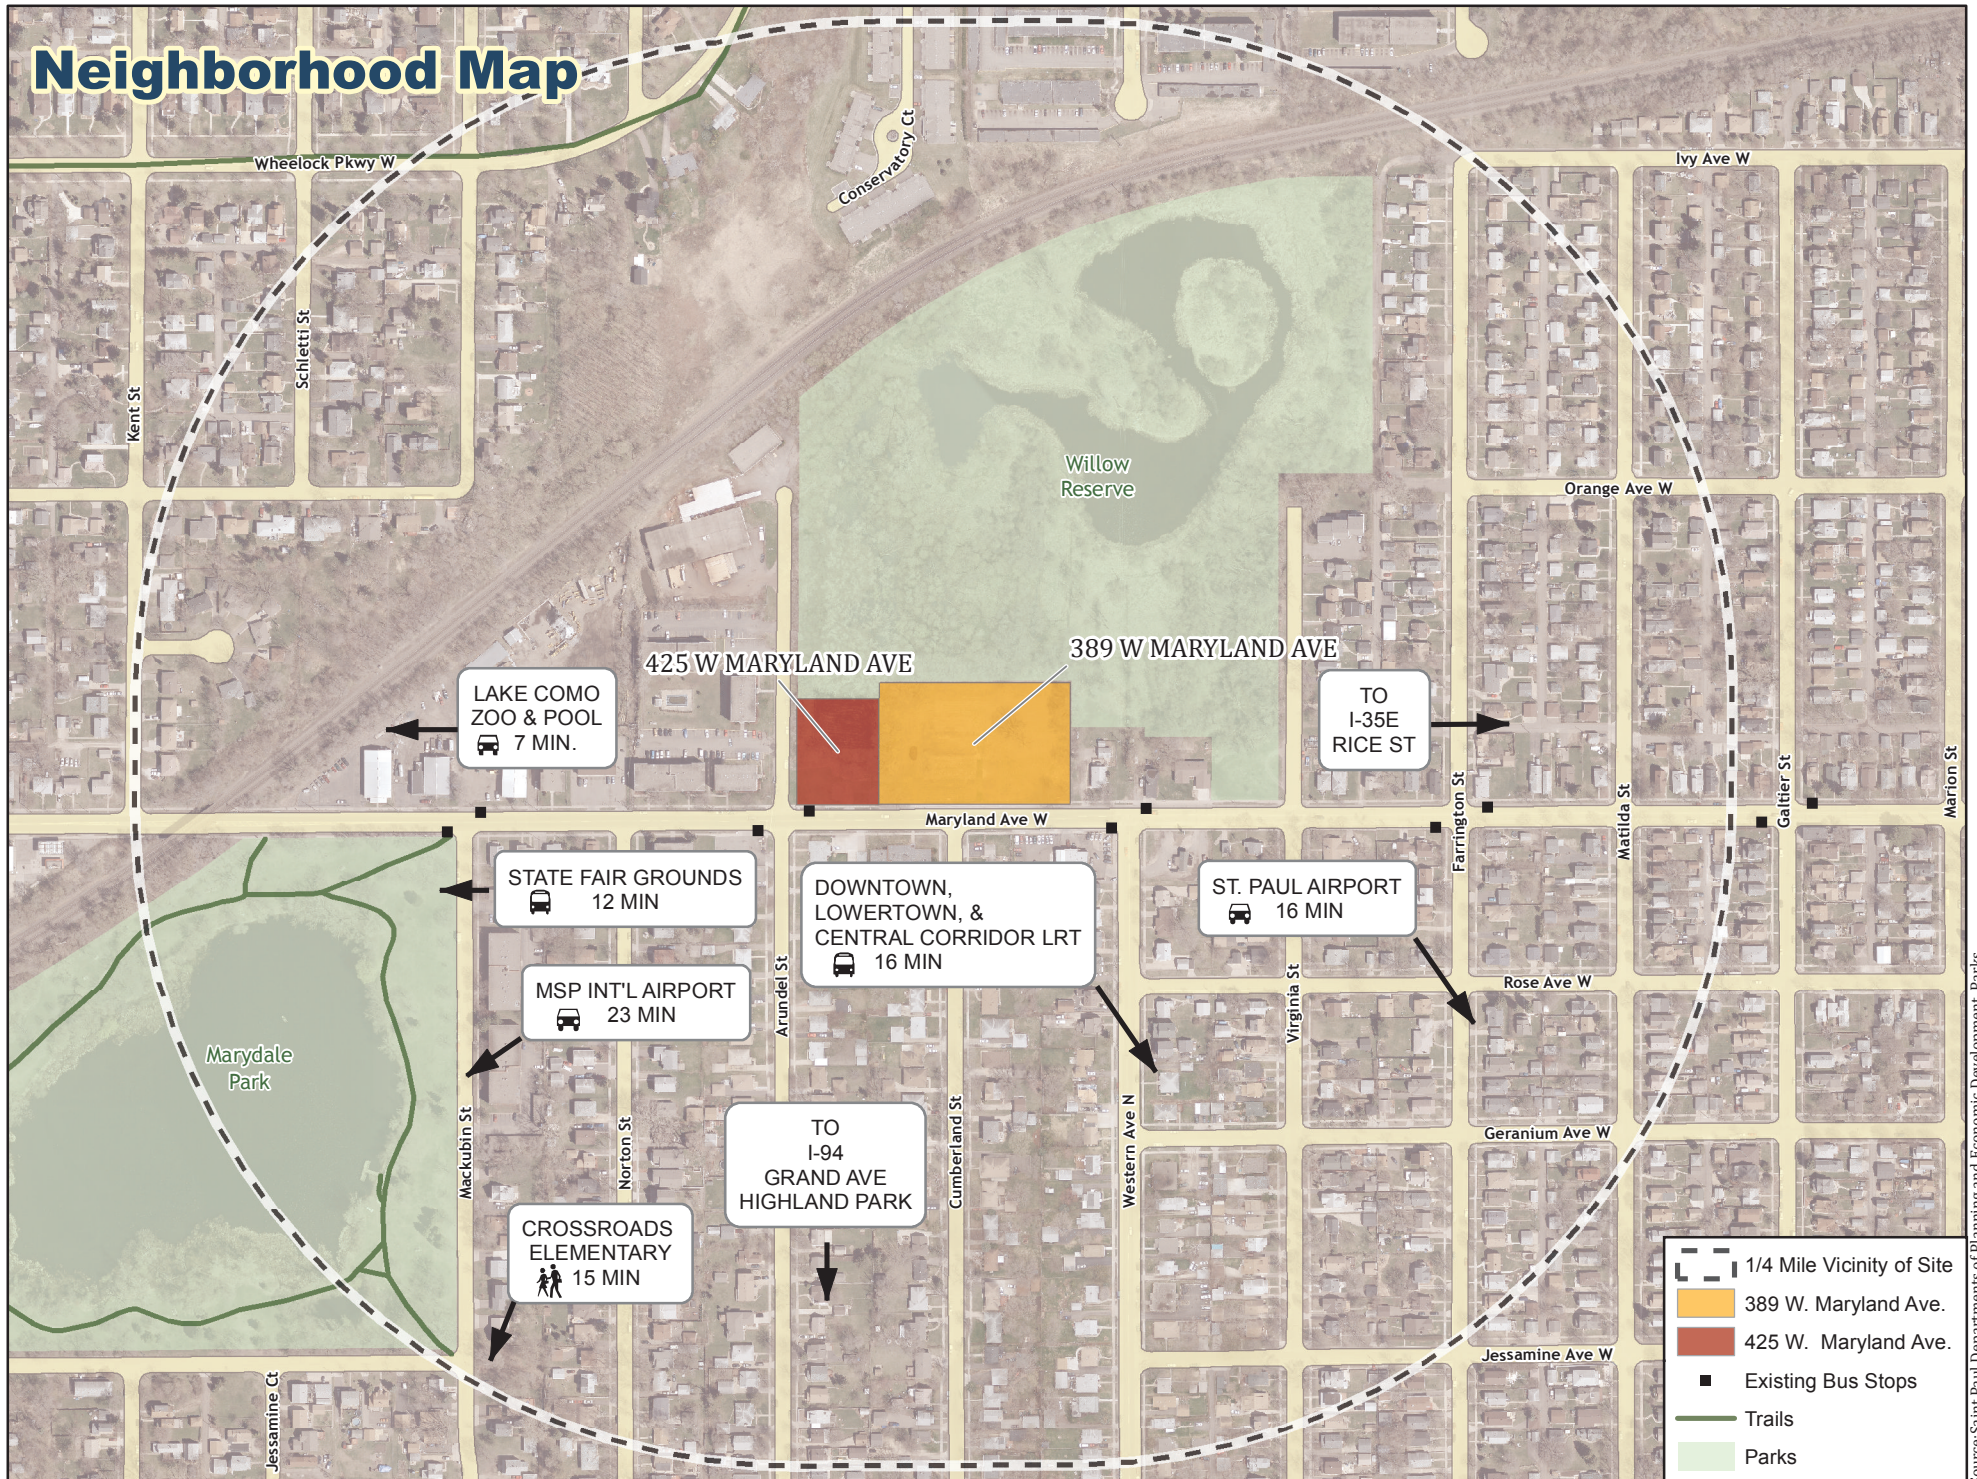

# Neighborhood Map

- 1/4 Mile Vicinity of Site
- 389 W. Maryland Ave.
- 425 W. Maryland Ave.
- Existing Bus Stops
- Trails
- Parks