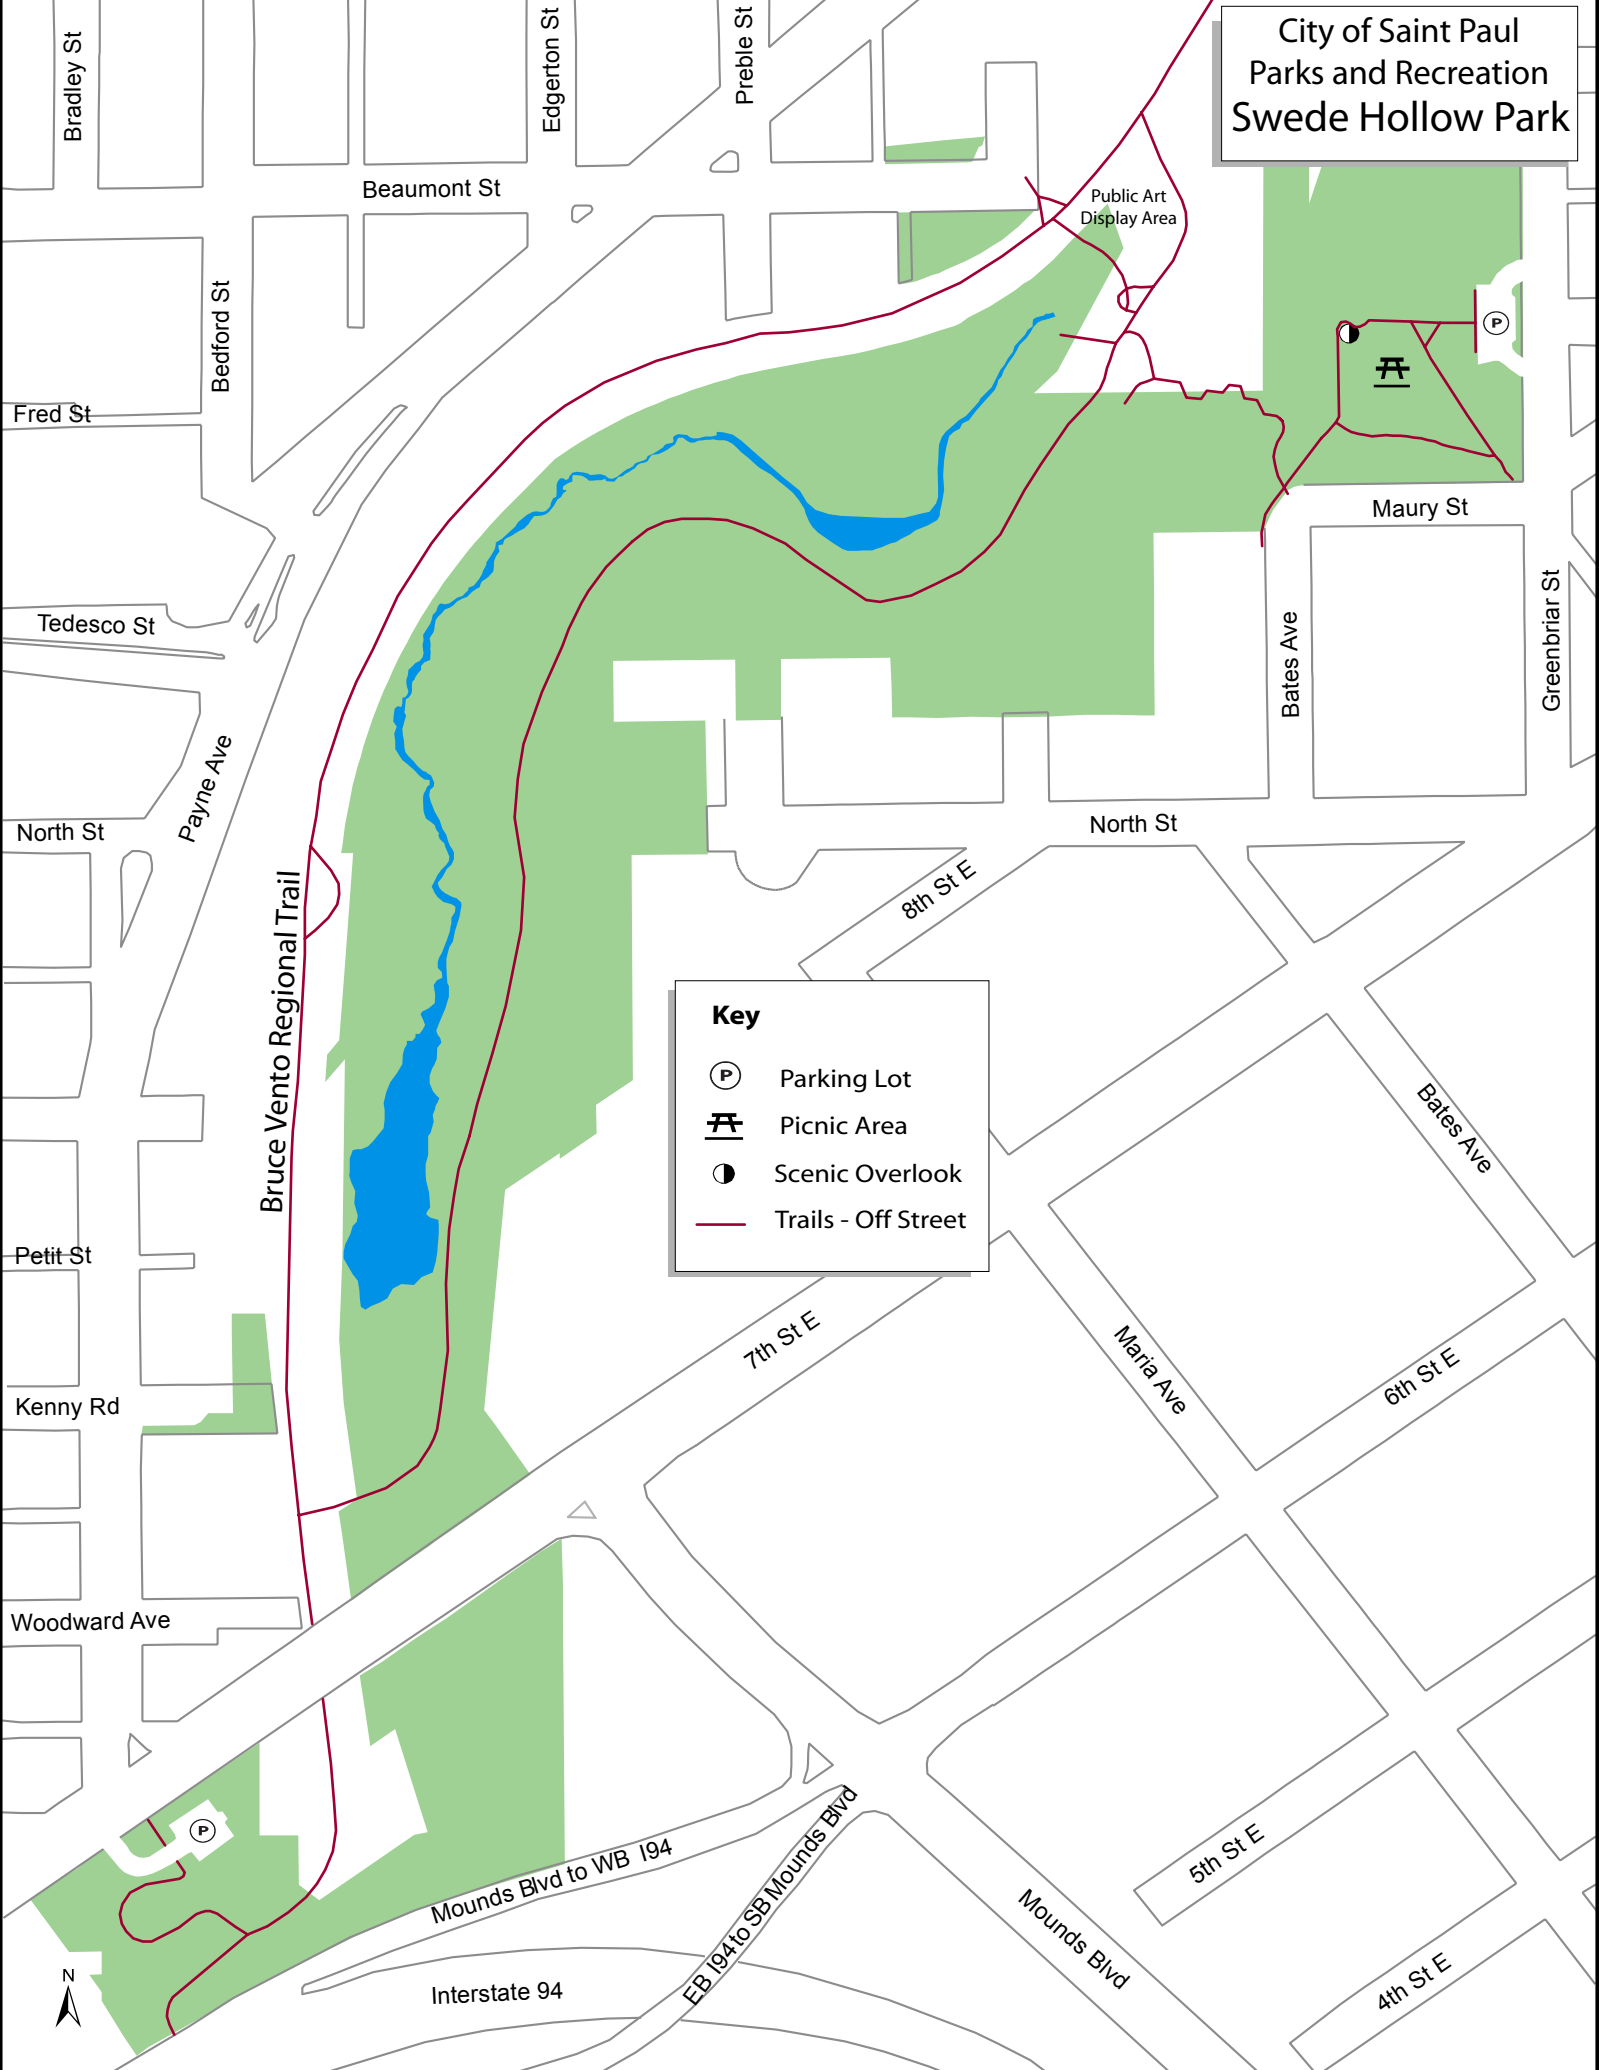

City of Saint Paul Parks and Recreation Swede Hollow Park

Key

- Ⓟ Parking Lot
- Ⓜ Picnic Area
- Ⓞ Scenic Overlook
- Trails - Off Street