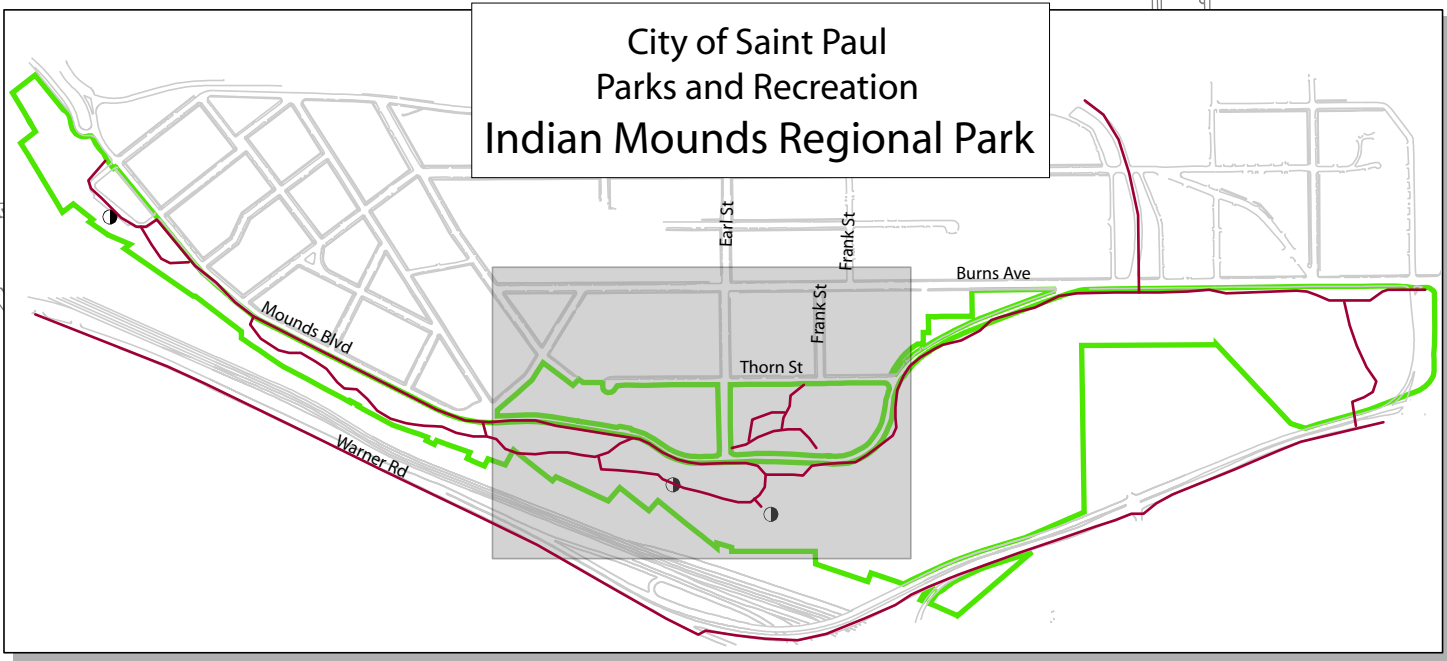

City of Saint Paul Parks and Recreation Indian Mounds Regional Park

- Key**
- Parking Lot
 - Scenic Overlook
 - Tennis Court
 - Playground
 - Picnic Shelters
 - Picnic Area
 - Restrooms
 - Building Structure
 - Trails - Off Street