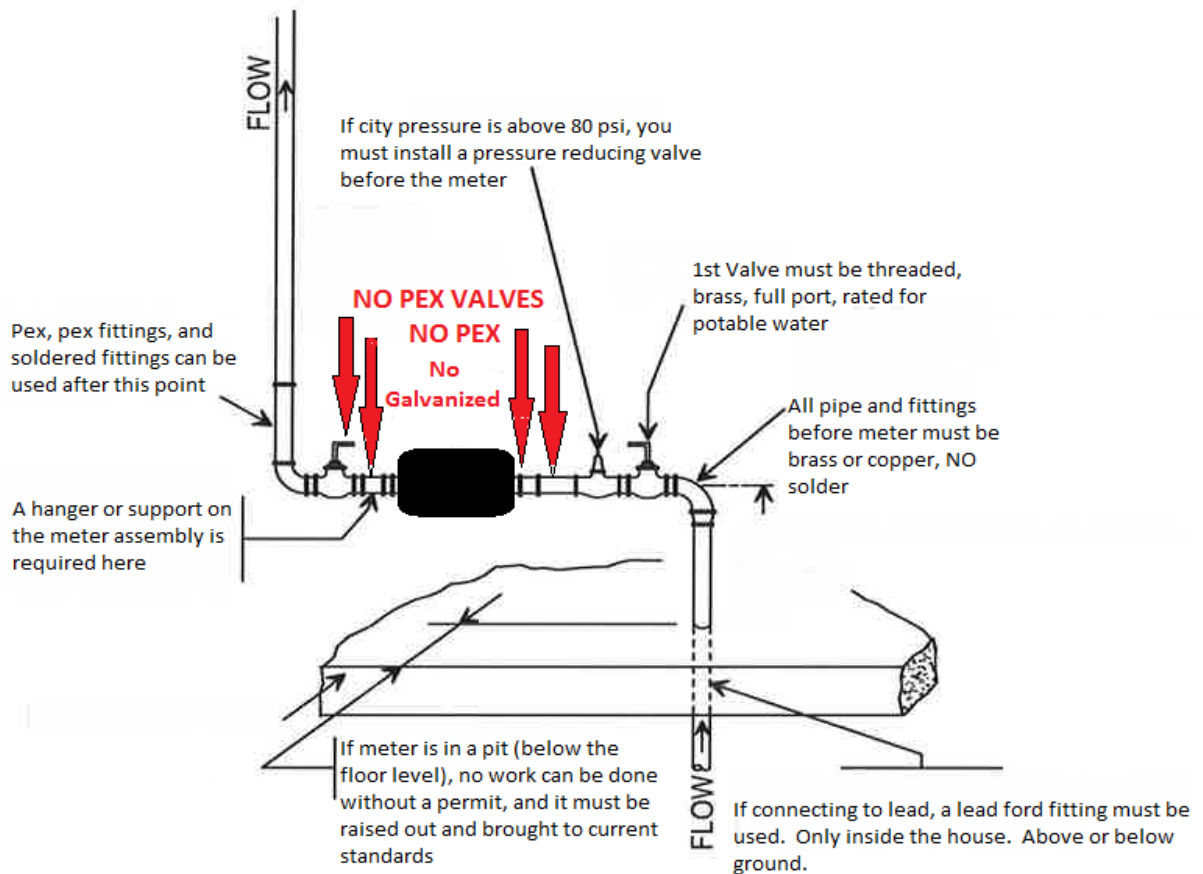

Meter Setting Common Practice Guidelines

- This information is for basic guidelines. All repairs and installation must meet state plumbing codes, and local guidelines.