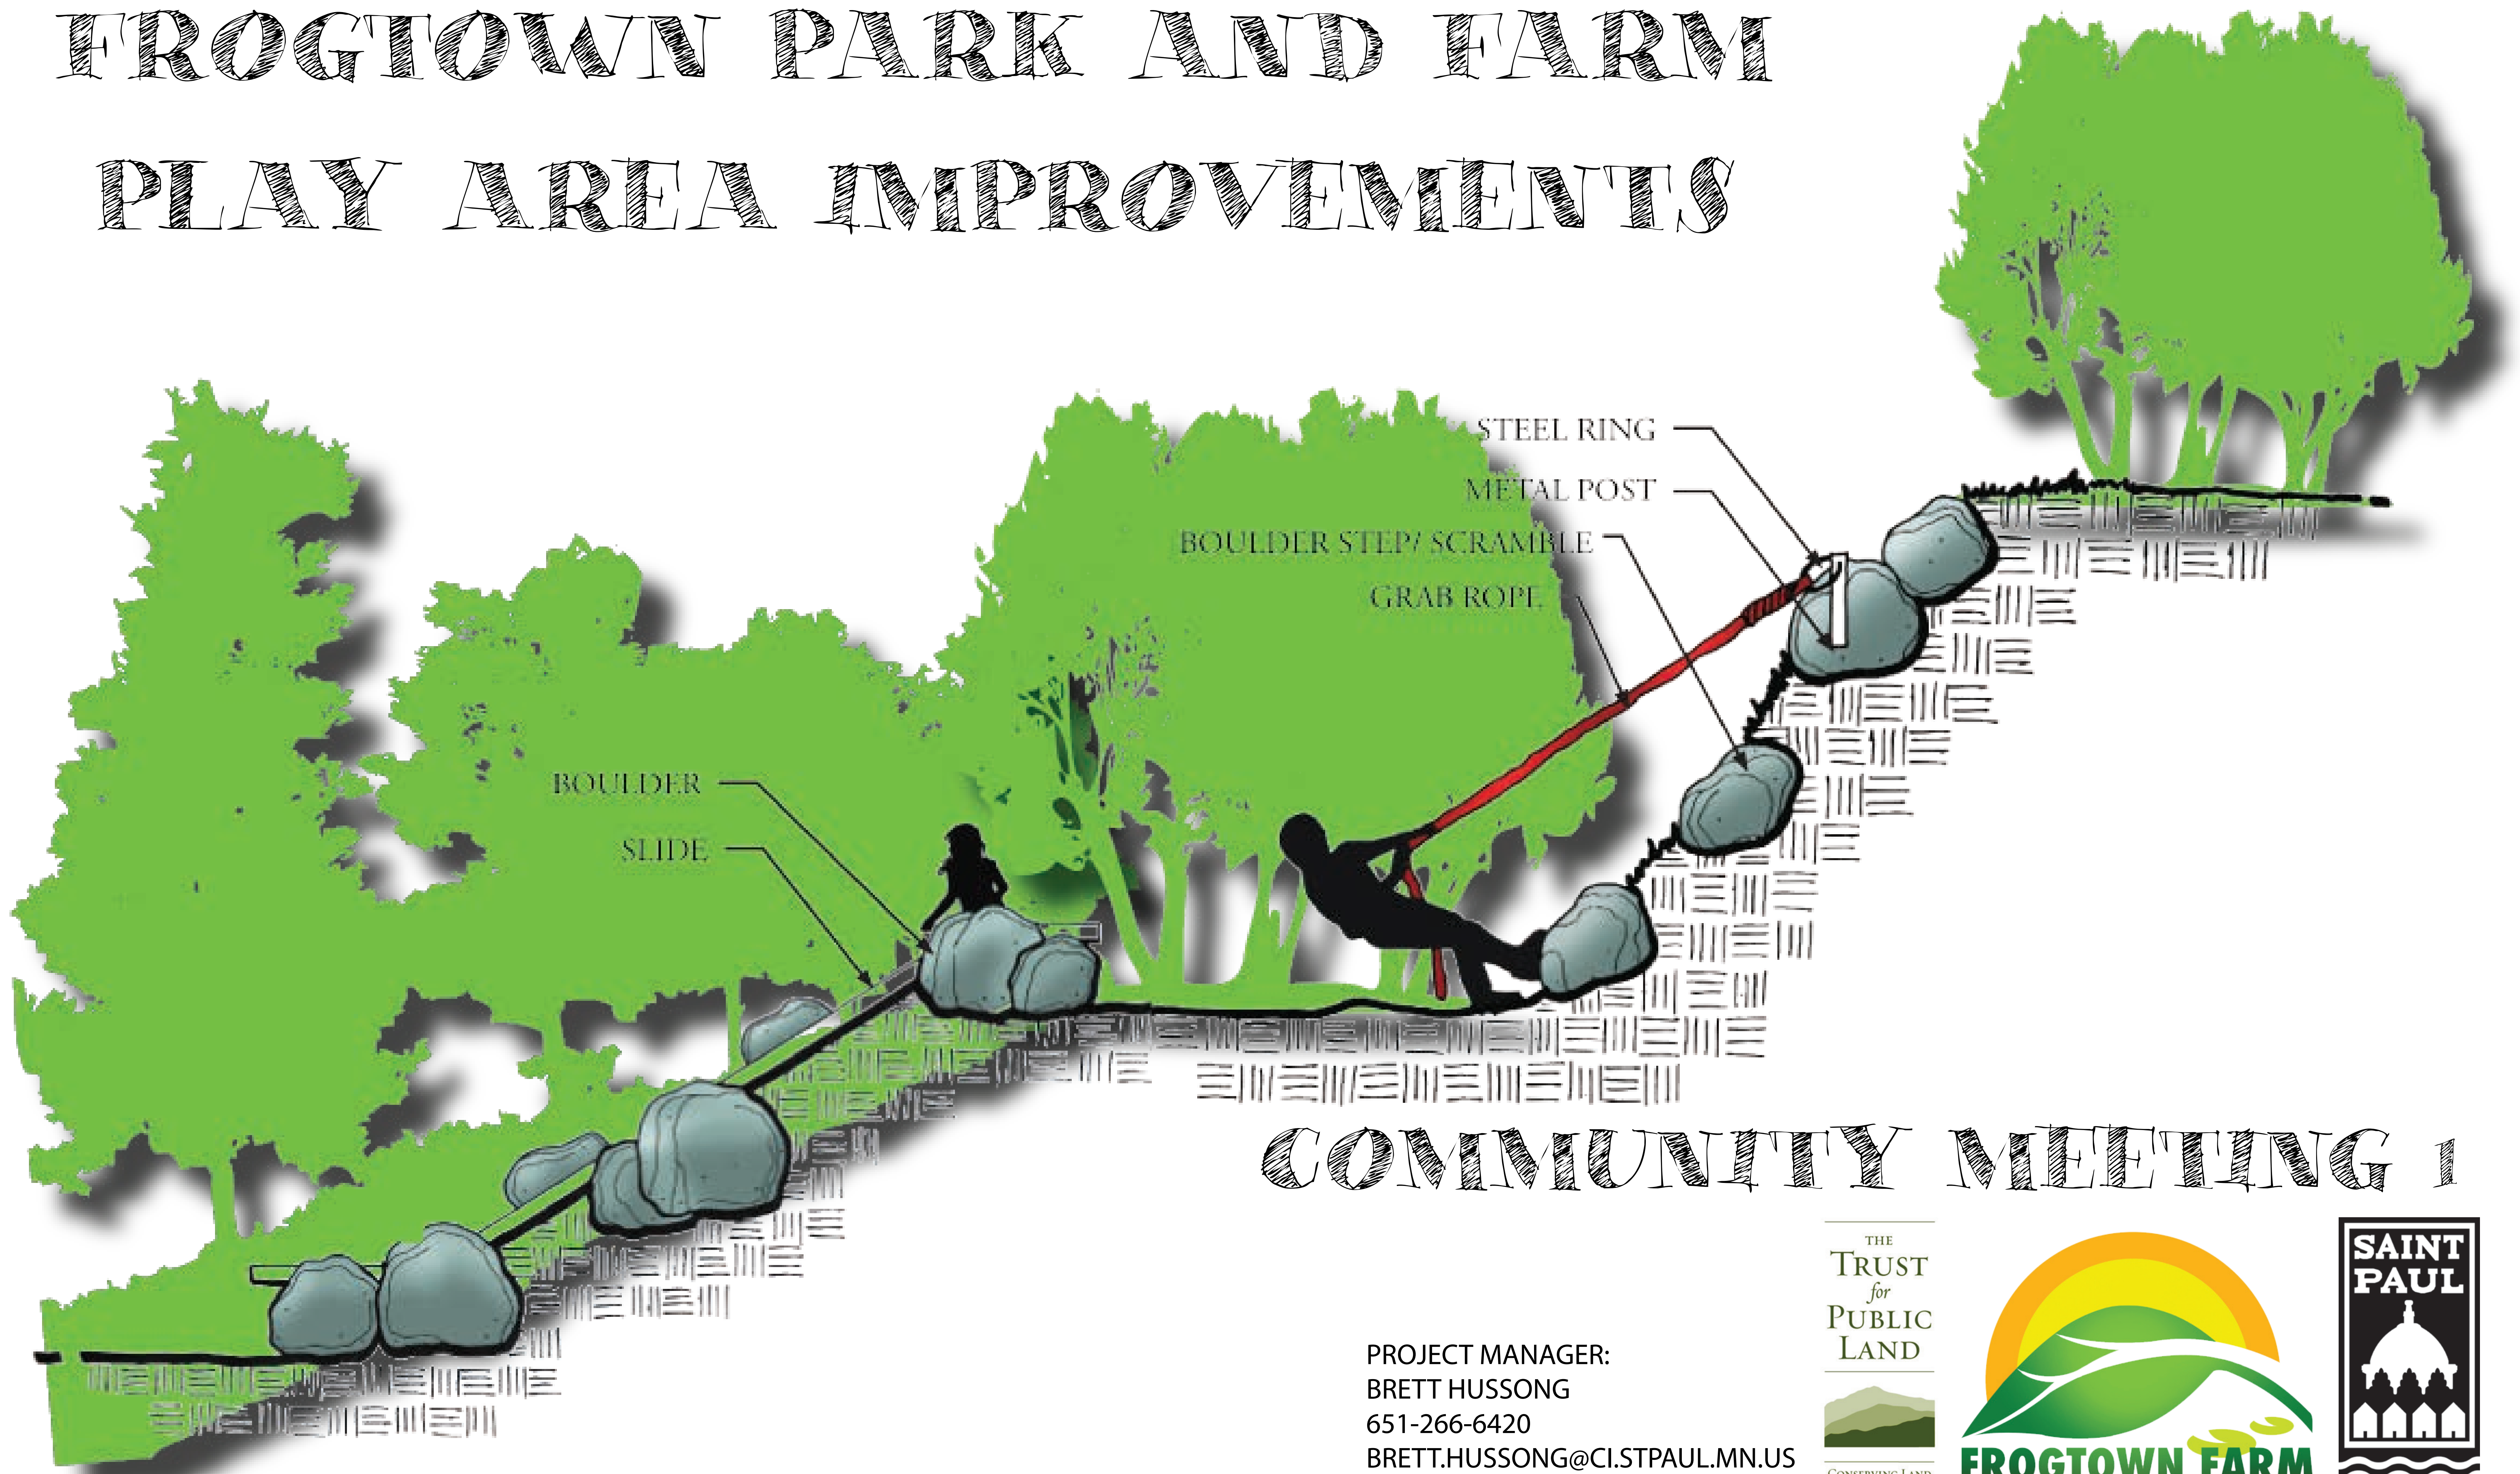

FROGTOWN PARK AND FARM PLAY AREA IMPROVEMENTS

COMMUNITY MEETING 1

PROJECT MANAGER:
BRETT HUSSONG
651-266-6420
BRETT.HUSSONG@CI.STPAUL.MN.US

LEGEND

- ACCESS POINTS
- CIRCULATION
- SCREENING
- DRAINAGE
- VIEWS
- STEEP SLOPES

Native grasses on hillside

Open lawn for non-programmed play

Open lawn for non-programmed play

Tottenham Park, New York

Open lawn for non-programmed play

SITE PLAN PHASE II

FROGTOWN PARK AND FARM PLAY AREA
FEBRUARY 29, 2016

SITE PLAN PHASE II ENLARGEMENT

FROGTOWN PARK AND FARM PLAY AREA
FEBRUARY 29, 2016

- serpentine walkway
- proposed tree
- gabion wall
- existing tree
- trash
- picnic table
- log balance beam
- stepping log
- wavy boardwalk (tent.)
- rock scramble w/rope
- nature play feature (tent.)
- aesthetic boulder/
seating
- embankment slides
(lower slide tentative)
- log fort
- proposed shrub
- hammock
- turf
- native grass
- band of ornamental
grass
- bench/ overlook