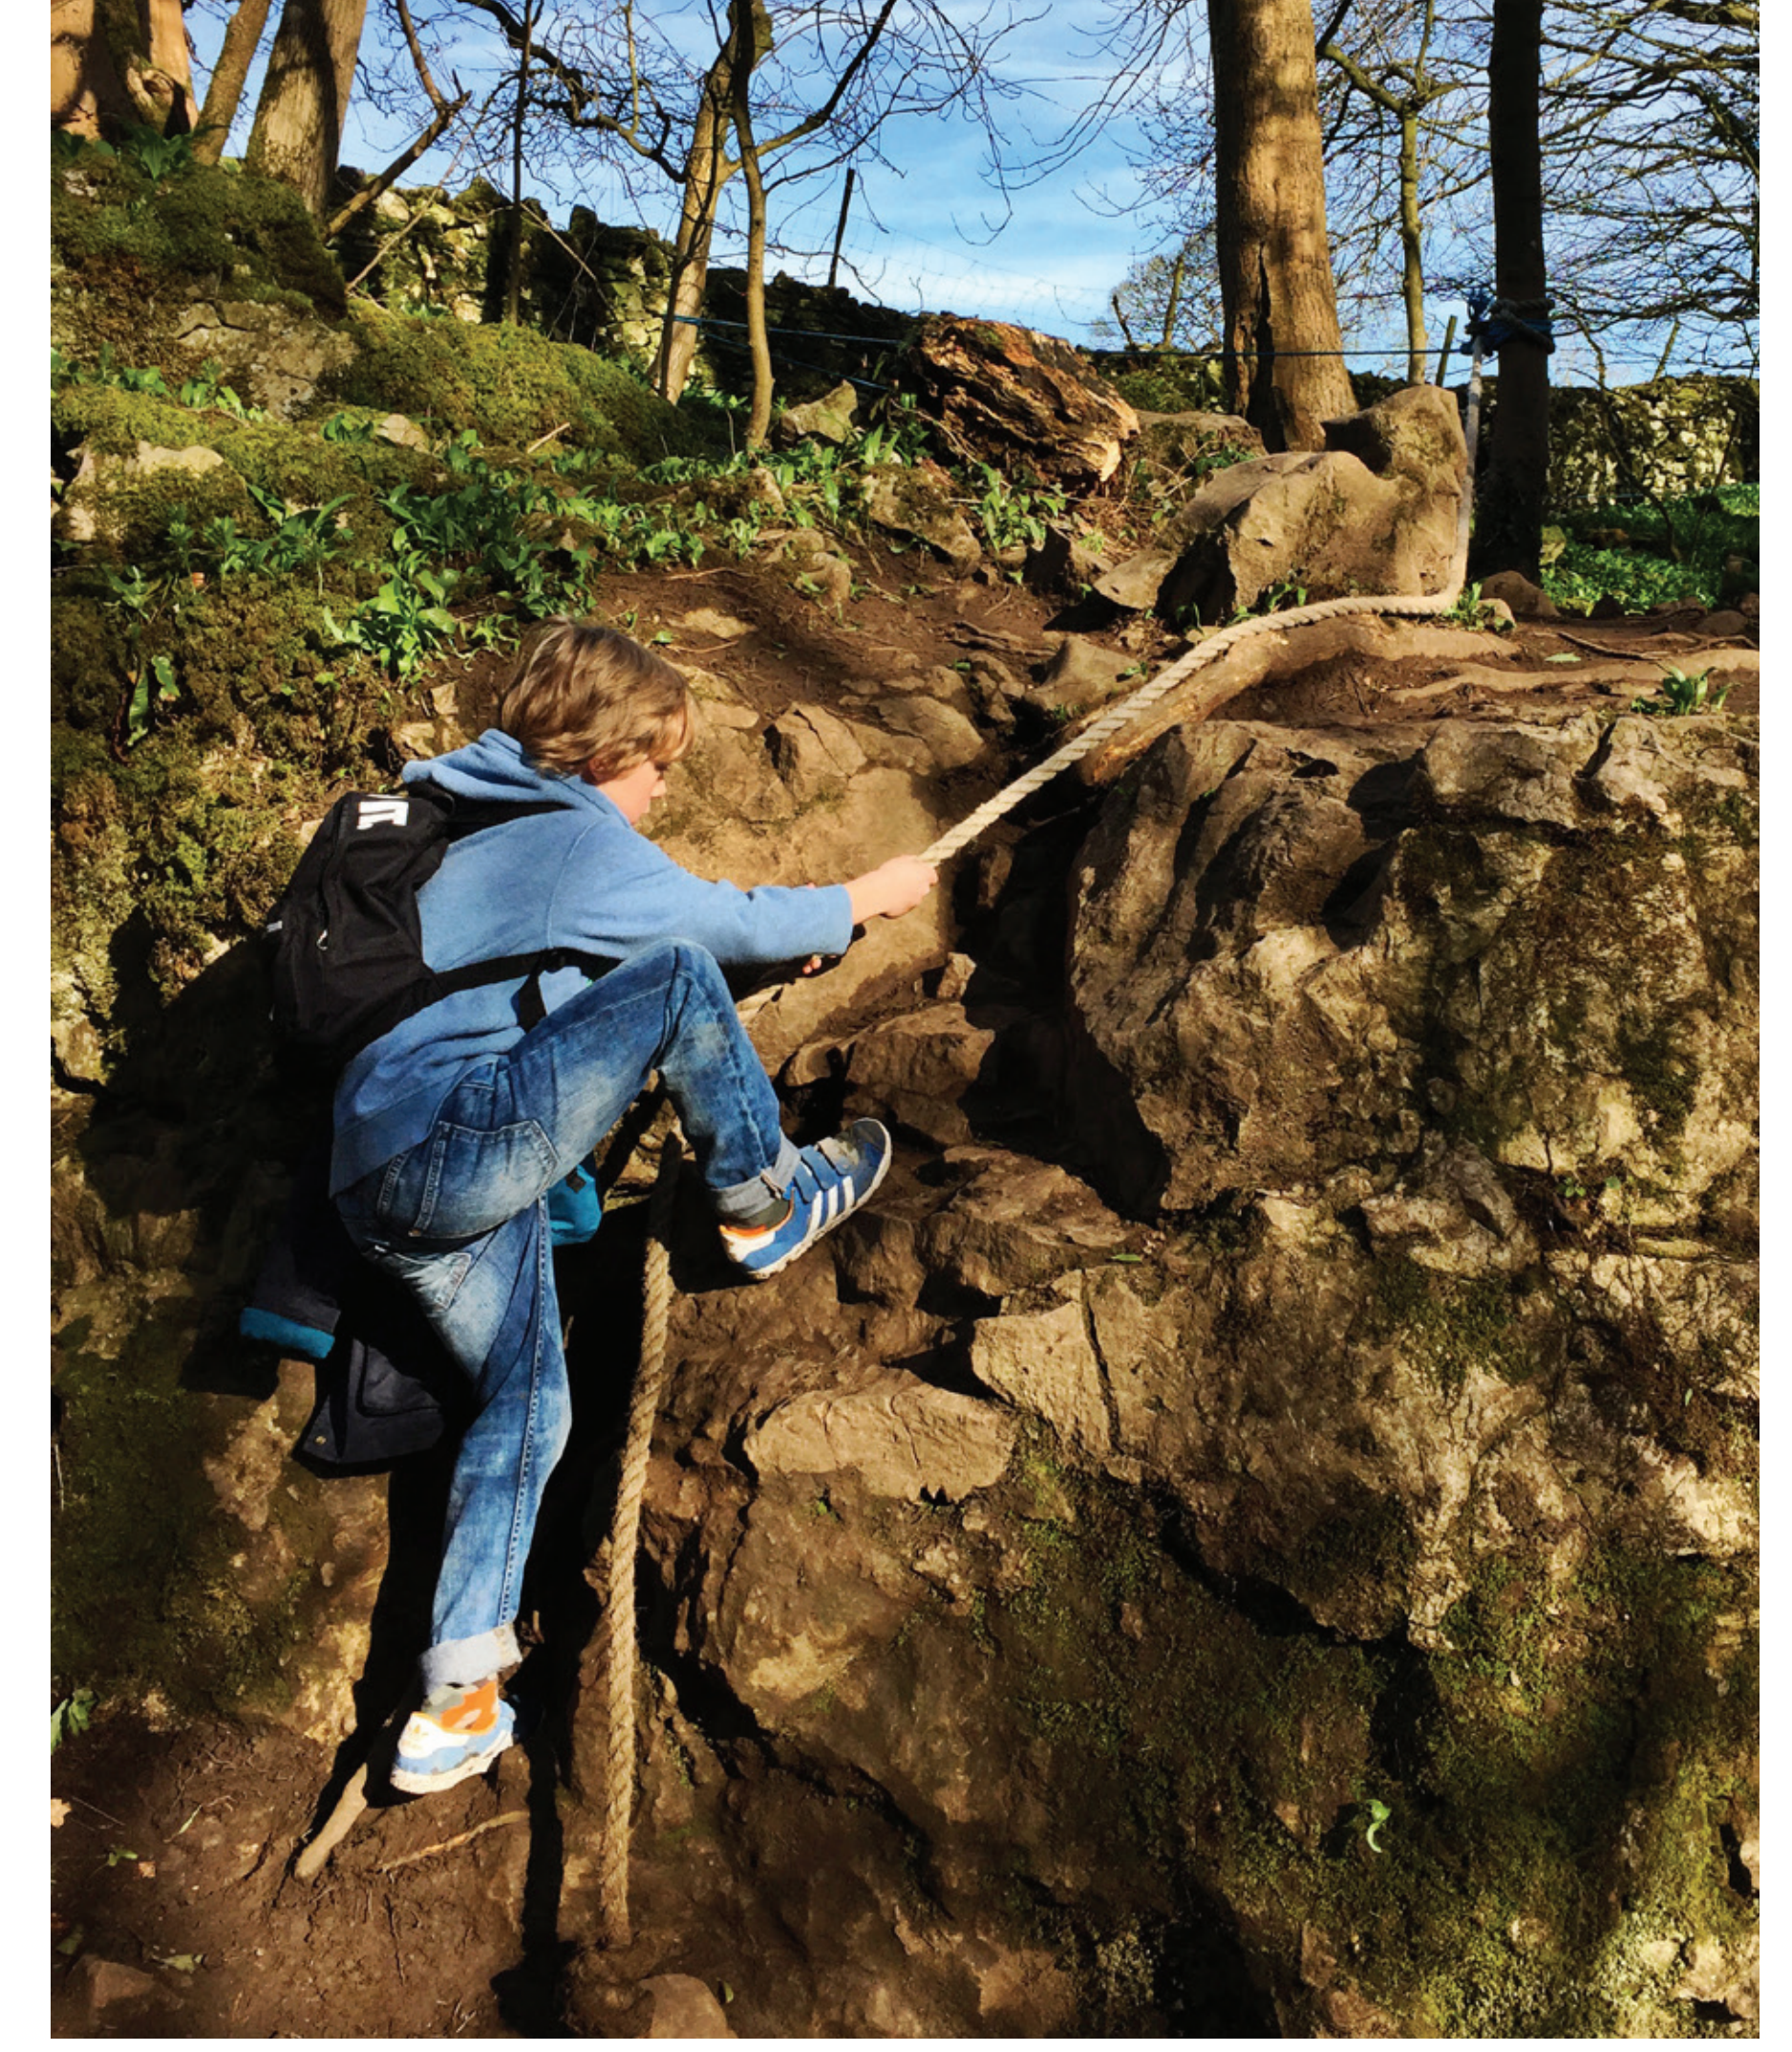

Rock Scramble w/ Rope