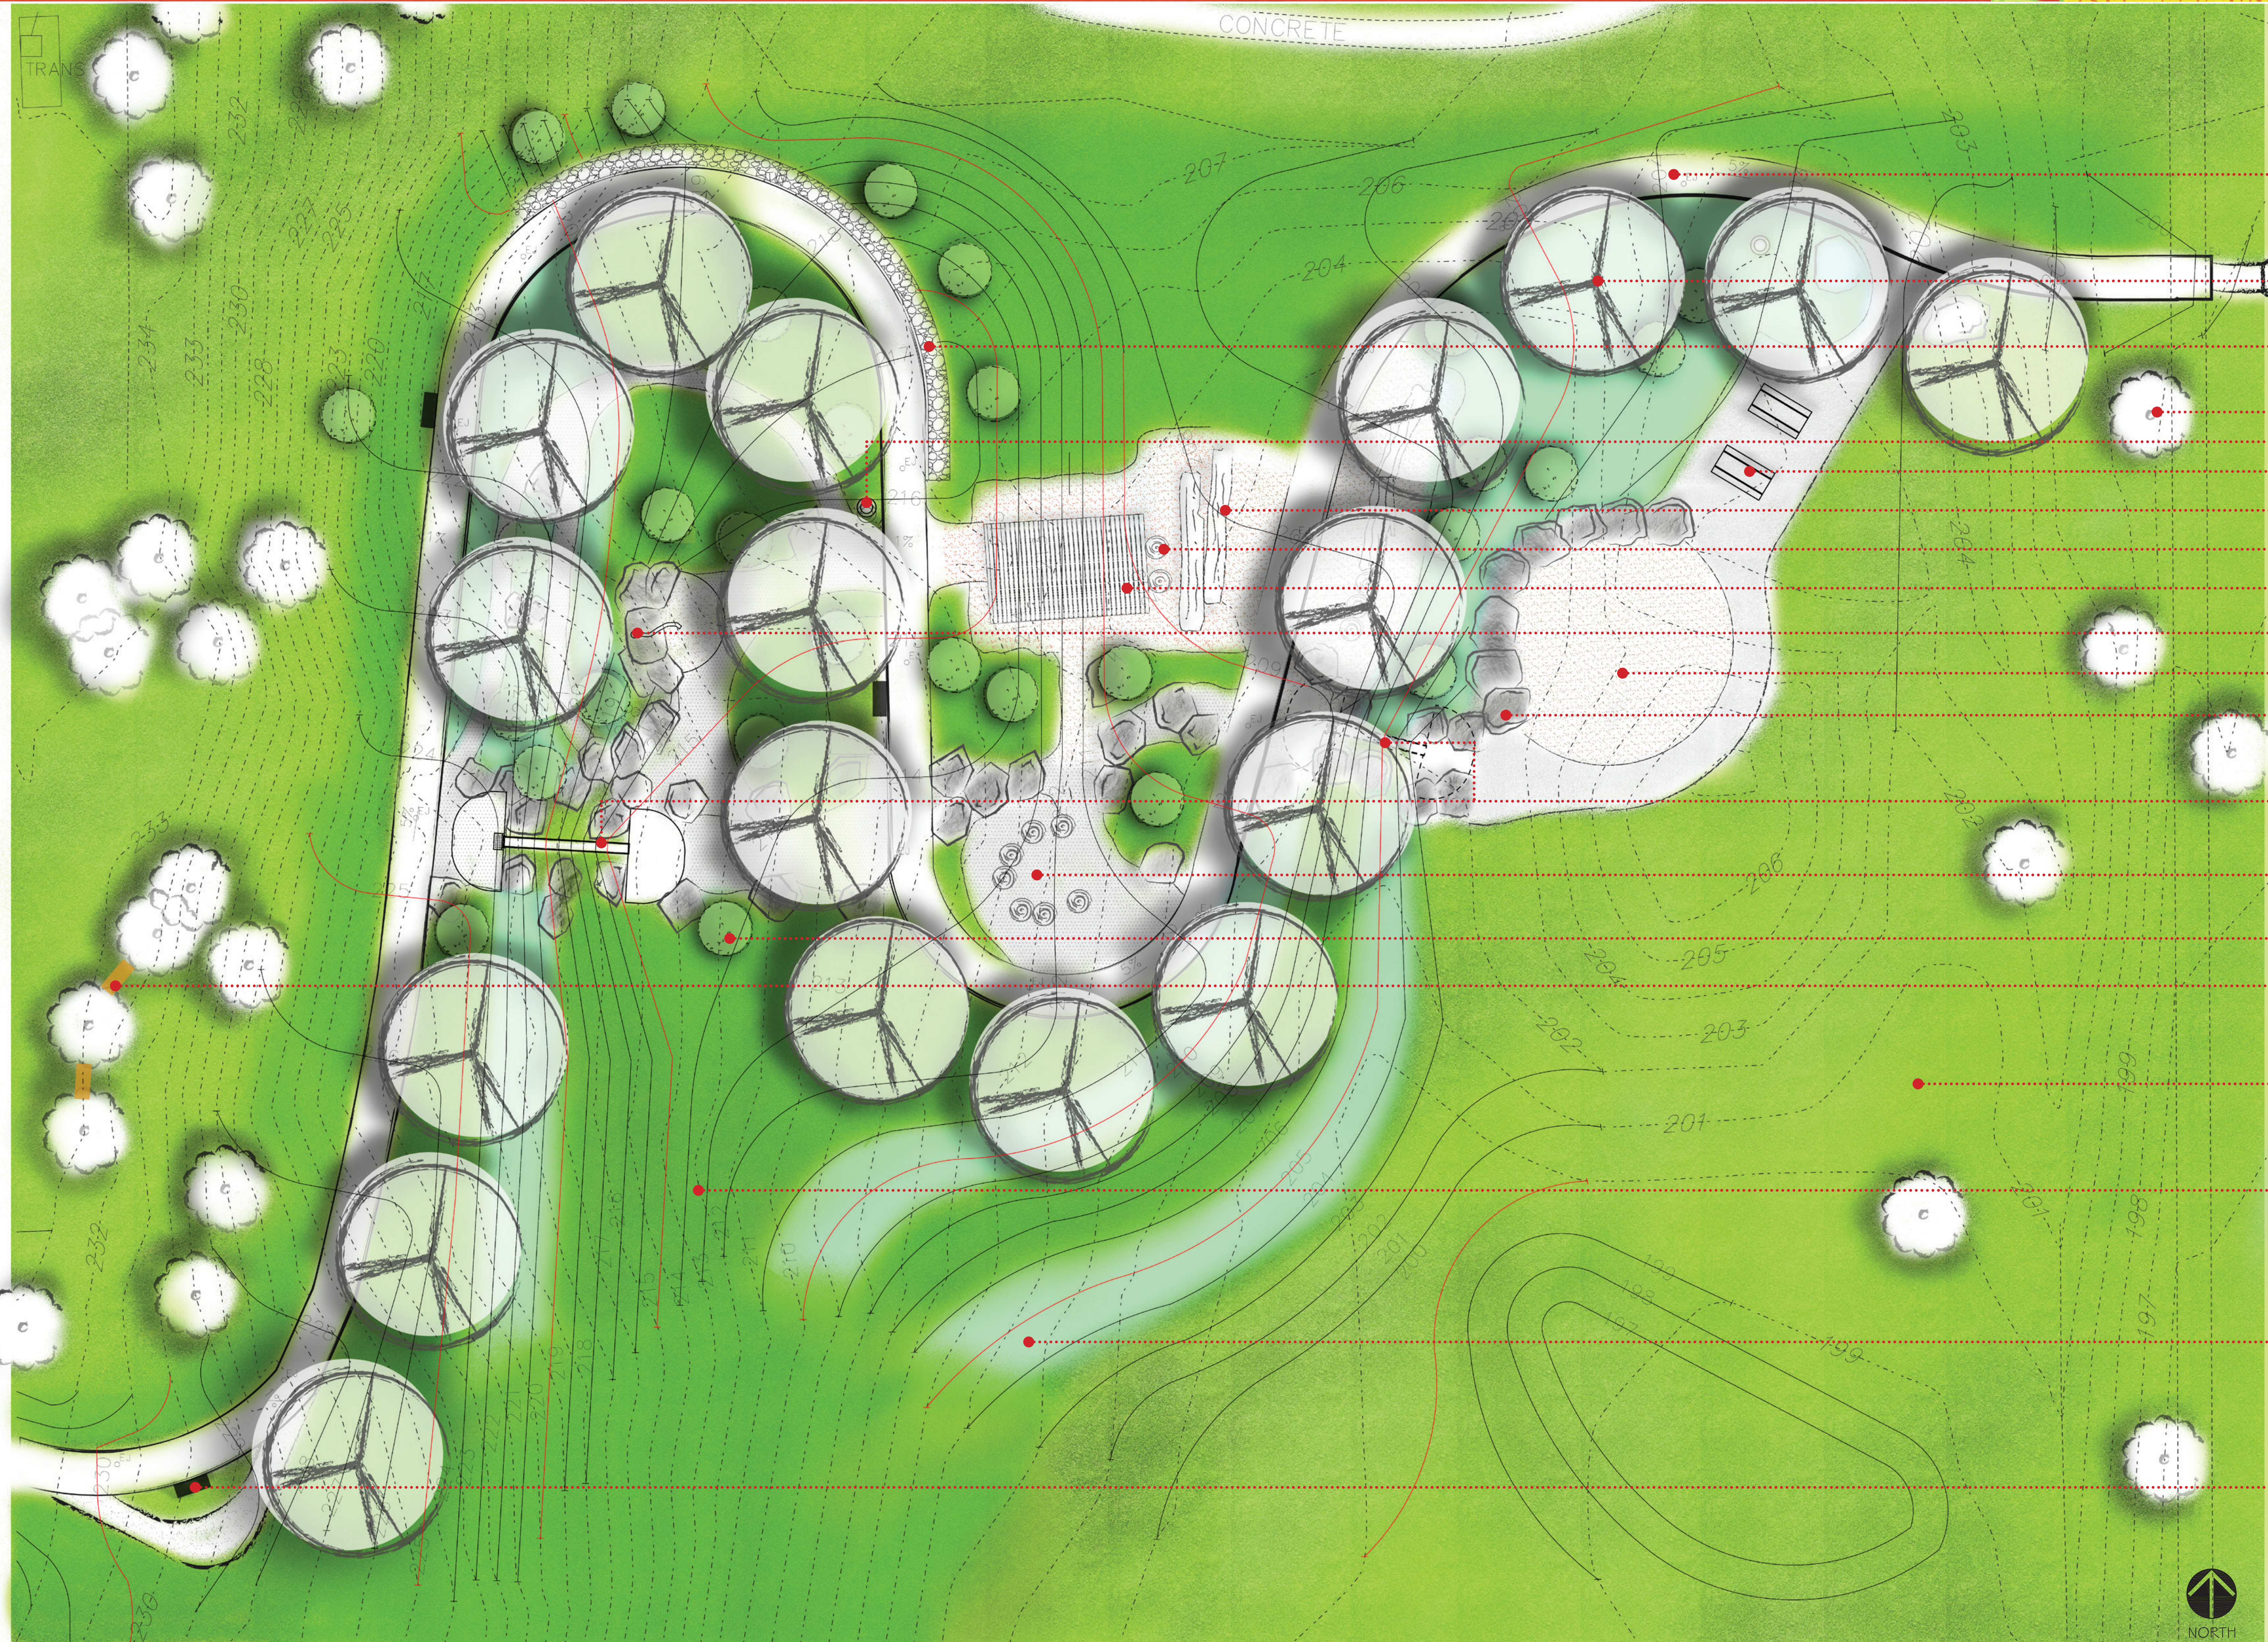

Native grasses on hillside

Open lawn for non-programmed play

Open lawn for non-programmed play

Tottenham Park, New York

Open lawn for non-programmed play

SITE PLAN PHASE II

FROGTOWN PARK AND FARM PLAY AREA
FEBRUARY 29, 2016

SITE PLAN PHASE II ENLARGEMENT

FROGTOWN PARK AND FARM PLAY AREA
FEBRUARY 29, 2016

- serpentine walkway
- proposed tree
- gabion wall
- existing tree
- trash
- picnic table
- log balance beam
- stepping log
- wavy boardwalk (tent.)
- rock scramble w/rope
- nature play feature (tent.)
- aesthetic boulder/
seating
- embankment slides
(lower slide tentative)
- log fort
- proposed shrub
- hammock
- turf
- native grass
- band of ornamental
grass
- bench/ overlook

Wood Logs - Steps

Wavy Boardwalk

Hammock

Wood Logs - Balance

Swing

PLAY EQUIPMENT

Vegetative Structure

Embankment slide

Rock Scramble

Rock Scramble w/ Rope

Wood Logs - Log Jam

Wood Logs - Fort