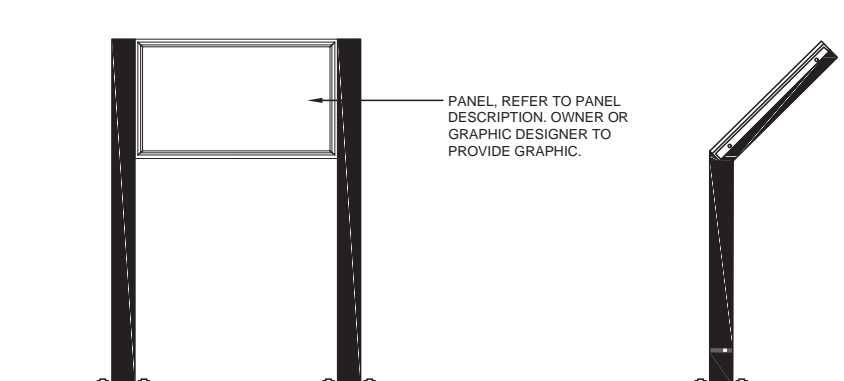

**COMMENTS/NOTES:**

- INTERPRETIVE AND WAYFINDING SIGNAGE PLACED ALONG MULTI-USE PATH
- ELECTRIC PLUG-IN AT LIGHTS AND NEW AMENITIES.
- UPGRADE INTERIOR LIGHTING
- NEW PICNIC AREA LOCATED CLOSER TO PLAY AREA. WITH NEARBY SHADE STRUCTURE, KIOSK, AND RESTROOM.
- DRINKING FOUNTAIN LOCATED ON RESTROOM
- FIELD AREA TO INCLUDE SPACE FOR MULTIPLE SPORTS (YOUTH SOCCER SHOWN)

PICNIC SHELTER

RESTROOM FACILITY

KIOSK

WAYFINDING SIGN

PARK ENTRY SIGN

INTERPRETIVE SIGN