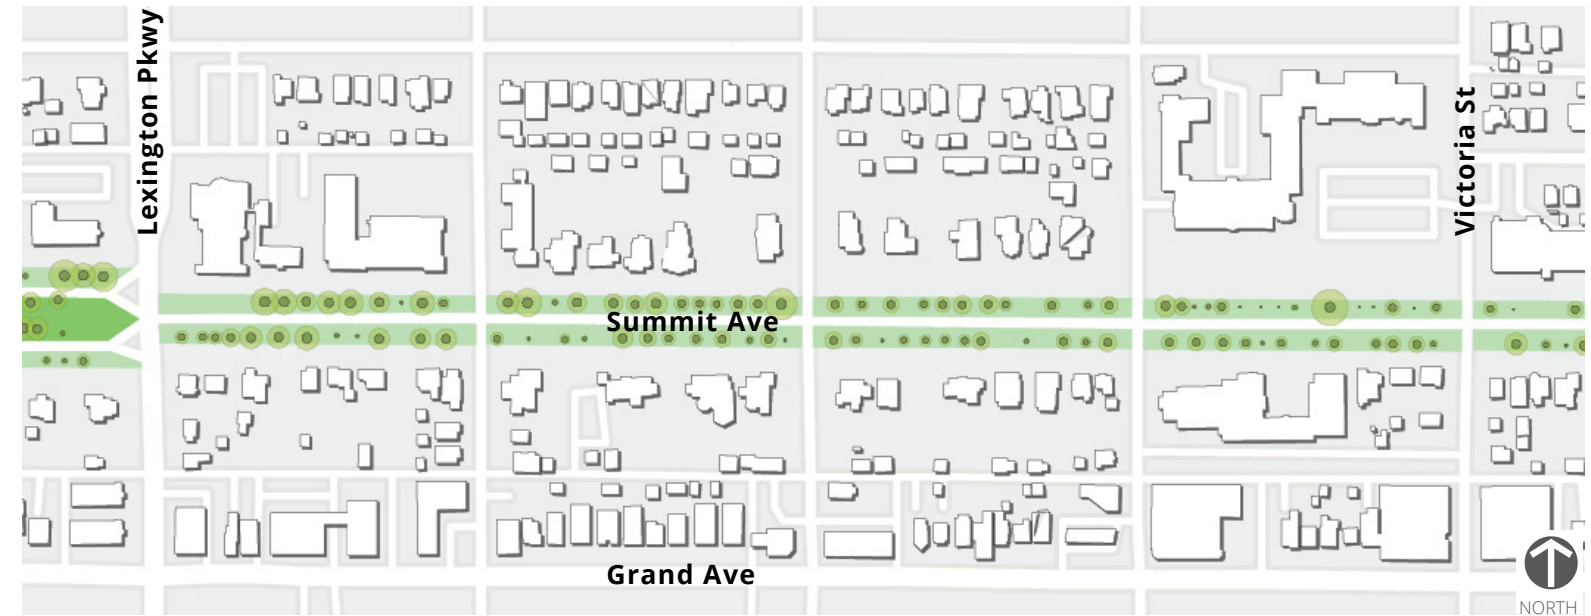

Mature Tree Canopy and Greenspace

Legend

- Building Footprint
- Summit Ave Roadway Median
- Summit Ave Corridor Boulevard
- City of St. Paul Parkland
- Existing Bike Trail
- Tree Structural Root Zone
- Tree Critical Root Zone
- Landmark Tree
- Ash Tree

Segment A

Segment B

Mature Tree Canopy and Greenspace

Legend

-  Building Footprint
-  Summit Ave Roadway Median
-  Summit Ave Corridor Boulevard
-  City of St. Paul Parkland
-  Existing Bike Trail
-  Tree Structural Root Zone
-  Tree Critical Root Zone
-  Landmark Tree
-  Ash Tree

Segment C

Segment D

Segment E

Mature Tree Canopy and Greenspace

Segment F

Legend

-  Building Footprint
-  Summit Ave Roadway Median
-  Summit Ave Corridor Boulevard
-  City of St. Paul Parkland
-  Existing Bike Trail
-  Tree Structural Root Zone
-  Tree Critical Root Zone
-  Landmark Tree
-  Ash Tree