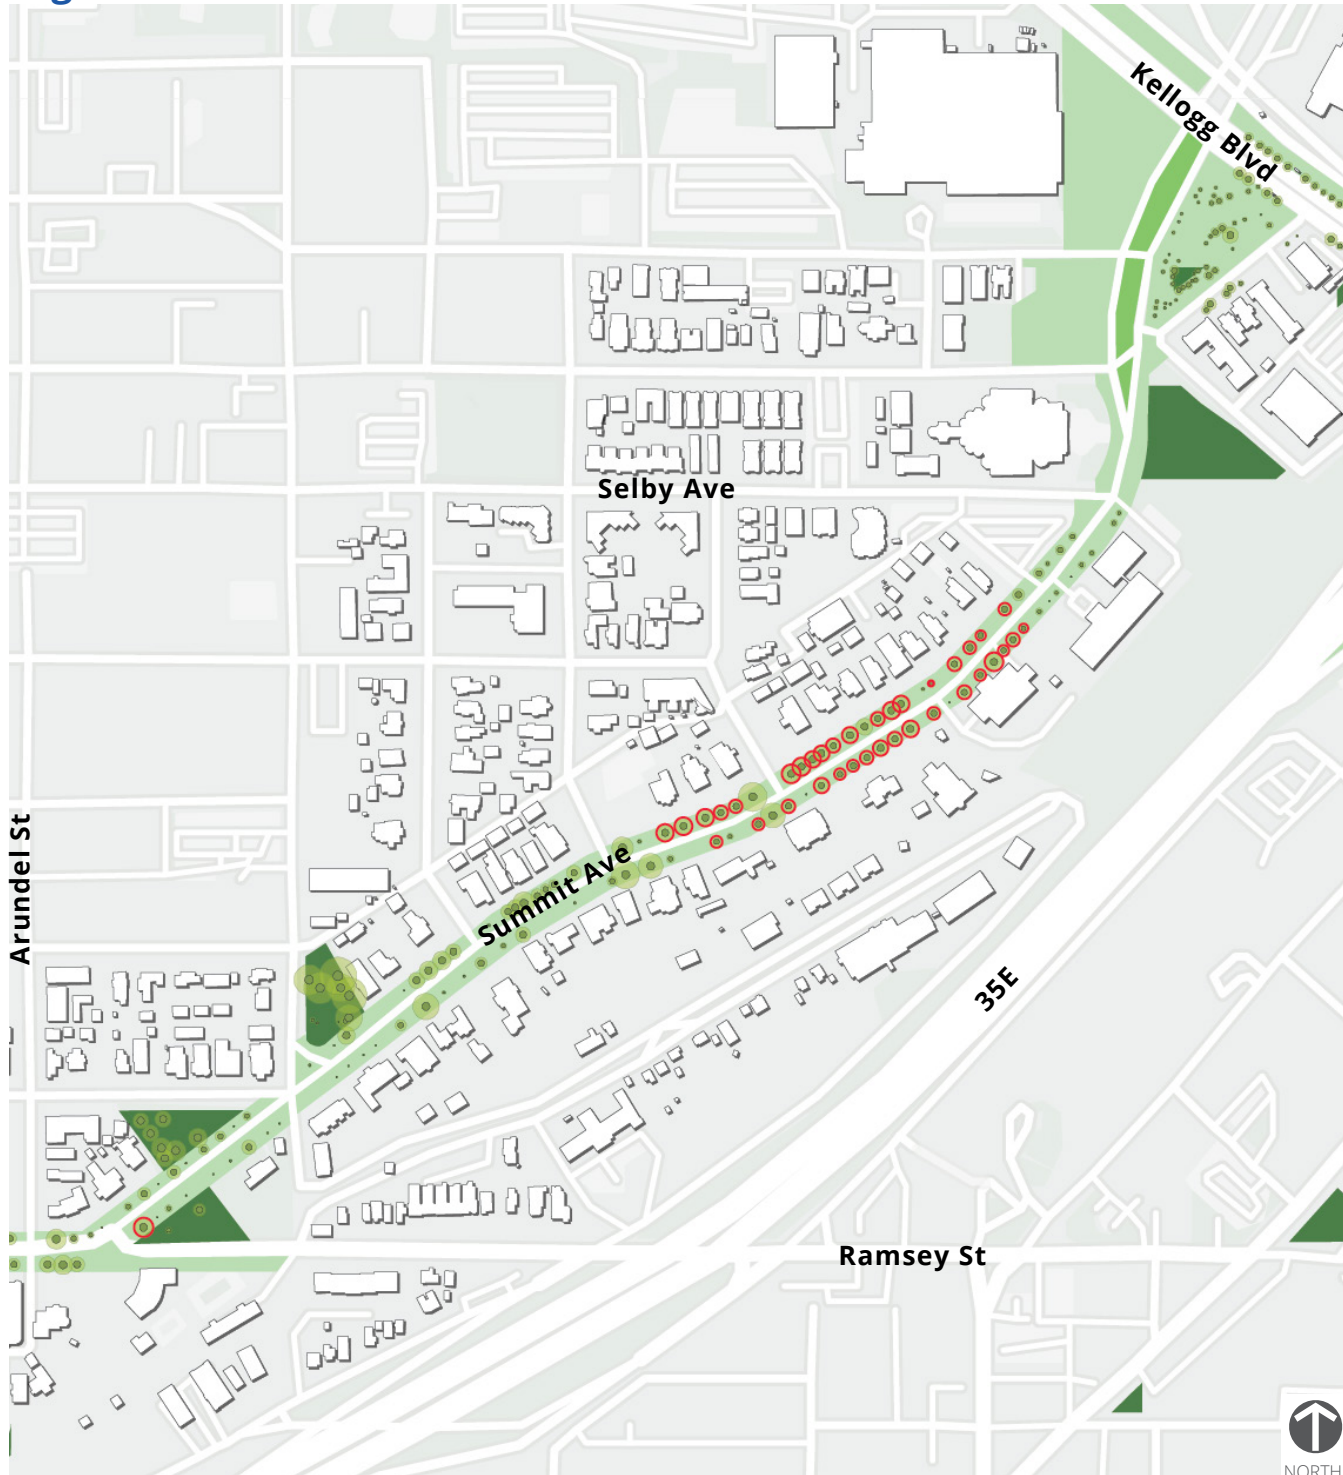

Mature Tree Canopy and Greenspace

Legend

- Building Footprint
- Summit Ave Roadway Median
- Summit Ave Corridor Boulevard
- City of St. Paul Parkland
- Existing Bike Trail
- Tree Structural Root Zone
- Tree Critical Root Zone
- Landmark Tree
- Ash Tree

Segment A

Segment B

Mature Tree Canopy and Greenspace

Legend

-  Building Footprint
-  Summit Ave Roadway Median
-  Summit Ave Corridor Boulevard
-  City of St. Paul Parkland
-  Existing Bike Trail
-  Tree Structural Root Zone
-  Tree Critical Root Zone
-  Landmark Tree
-  Ash Tree

Segment C

Segment D

Segment E

Mature Tree Canopy and Greenspace

Segment F

Legend

-  Building Footprint
-  Summit Ave Roadway Median
-  Summit Ave Corridor Boulevard
-  City of St. Paul Parkland
-  Existing Bike Trail
-  Tree Structural Root Zone
-  Tree Critical Root Zone
-  Landmark Tree
-  Ash Tree

Segment G