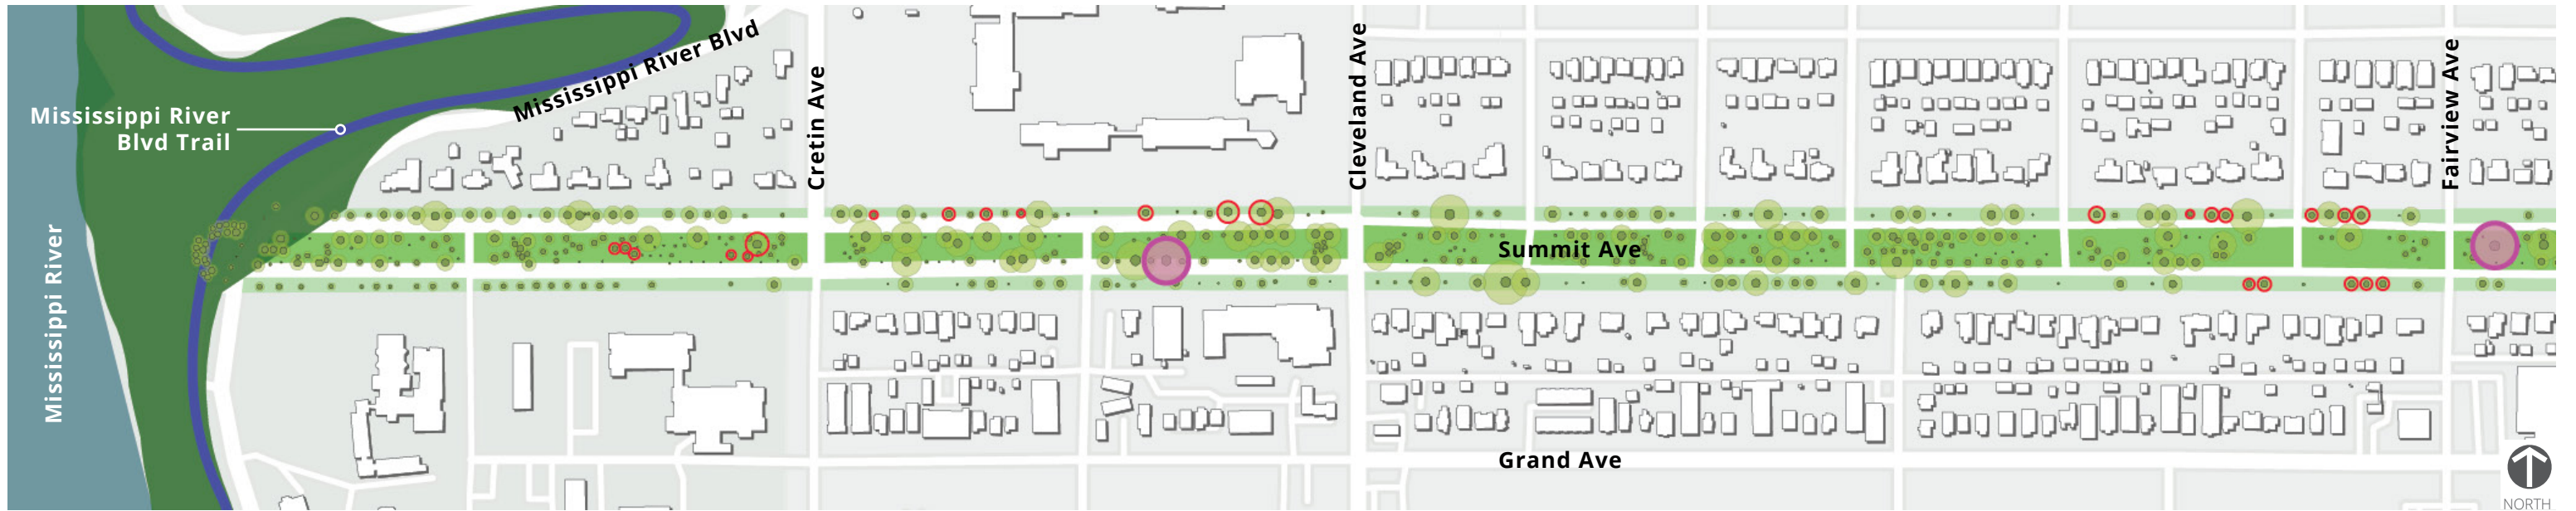

Mature Tree Canopy and Greenspace

Legend

- Building Footprint
- Summit Ave Roadway Median
- Summit Ave Corridor Boulevard
- City of St. Paul Parkland
- Existing Bike Trail
- Tree Structural Root Zone
- Tree Critical Root Zone
- Landmark Tree
- Ash Tree

Segment A

Segment B

Mature Tree Canopy and Greenspace

Legend

-  Building Footprint
-  Summit Ave Roadway Median
-  Summit Ave Corridor Boulevard
-  City of St. Paul Parkland
-  Existing Bike Trail
-  Tree Structural Root Zone
-  Tree Critical Root Zone
-  Landmark Tree
-  Ash Tree

Segment C

Segment D

Segment E

Mature Tree Canopy and Greenspace

Segment F

Legend

-  Building Footprint
-  Summit Ave Roadway Median
-  Summit Ave Corridor Boulevard
-  City of St. Paul Parkland
-  Existing Bike Trail
-  Tree Structural Root Zone
-  Tree Critical Root Zone
-  Landmark Tree
-  Ash Tree

Segment G